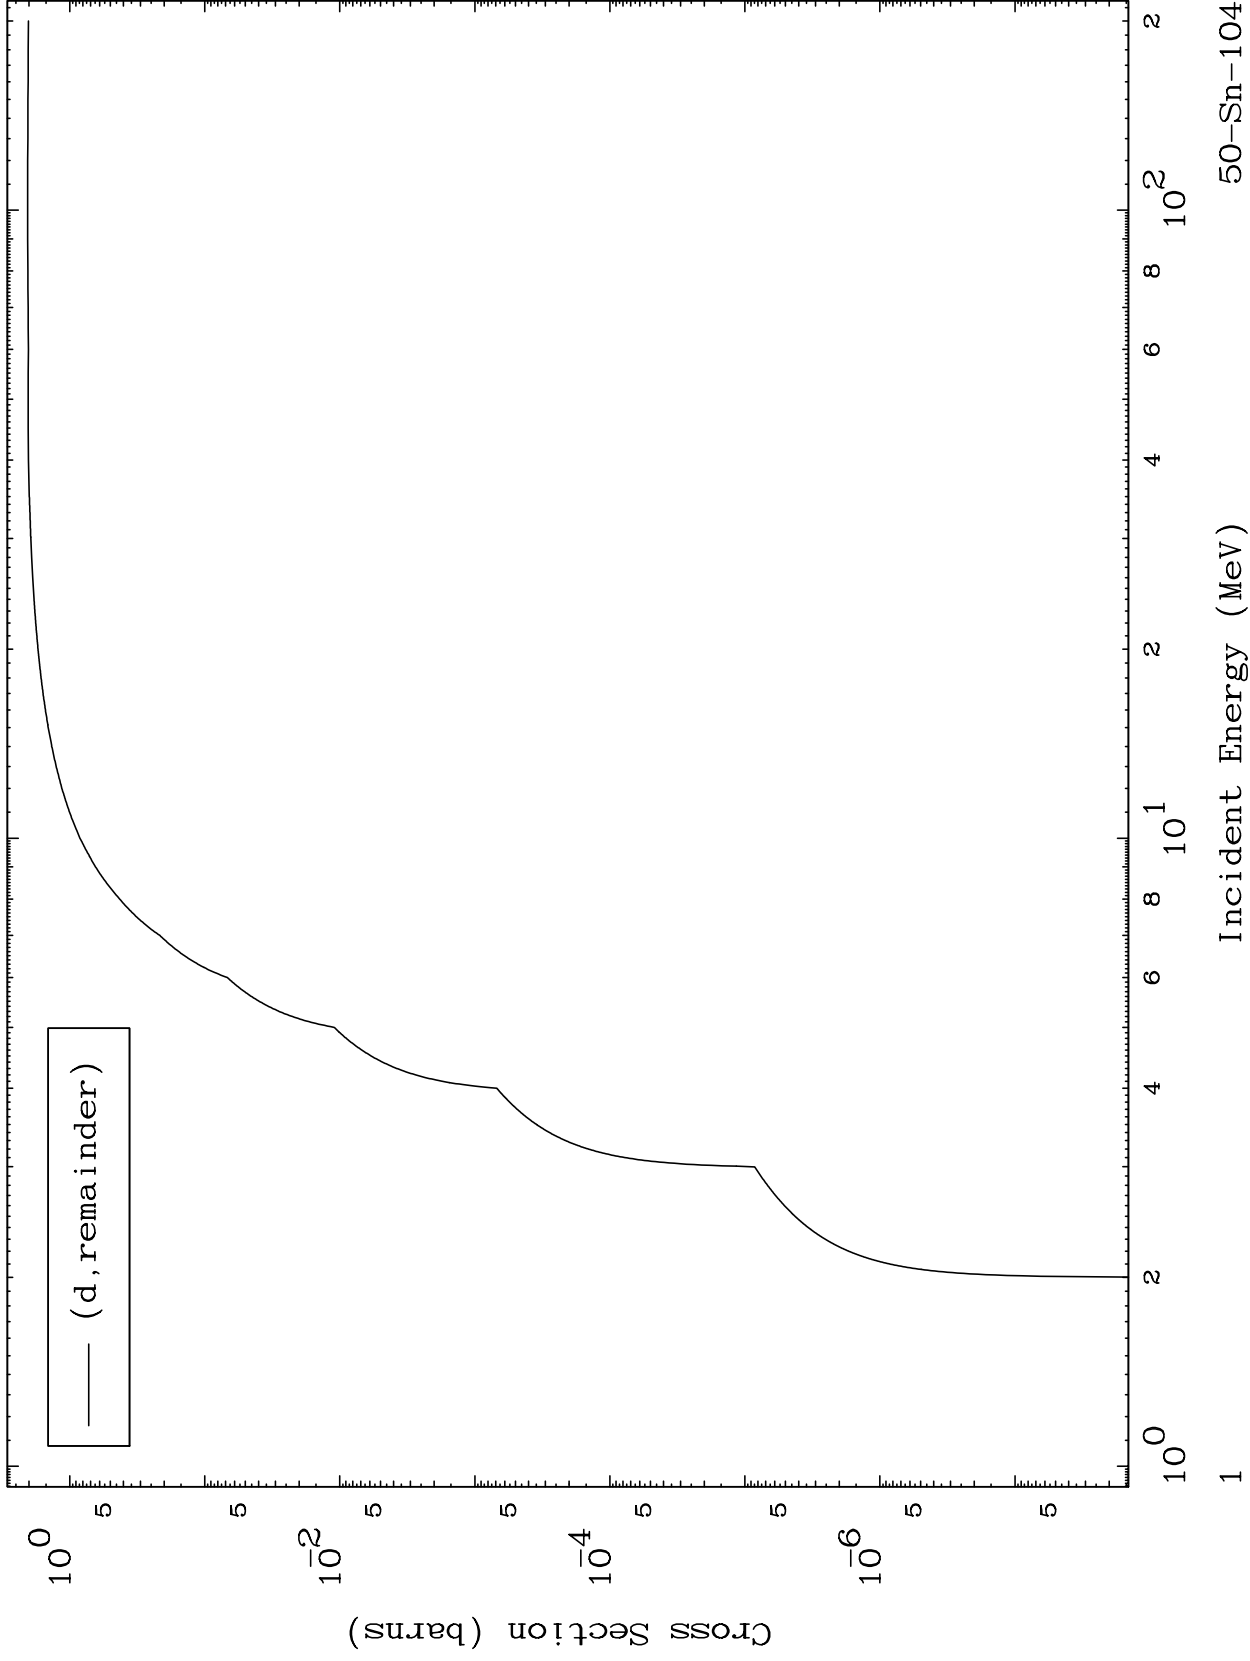

Press Mouse Button to Start

MAT 5001

Deuteron Major  
0 Kelvin Cross Sections

50-Sn-104

50-Sn-104