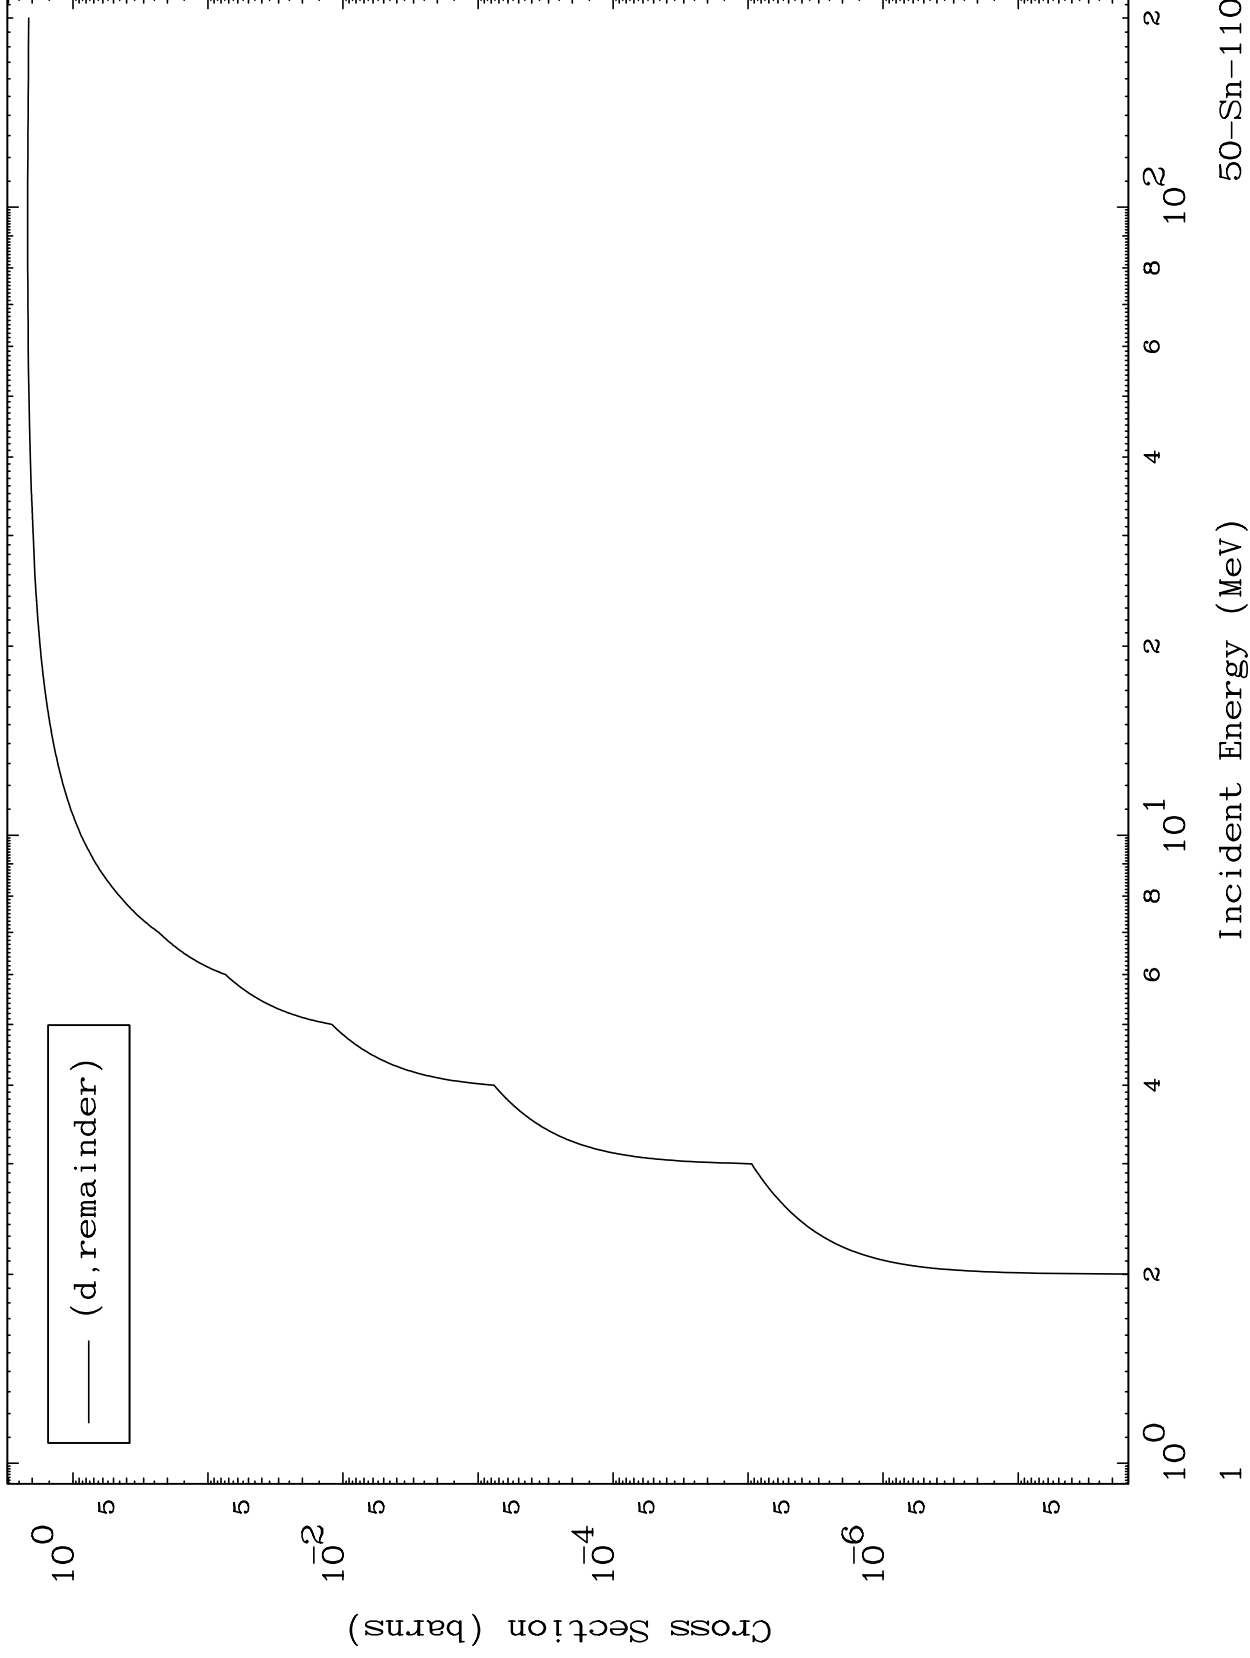

Press Mouse Button to Start

MAT 5019

Deuteron Major
0 Kelvin Cross Sections

50-Sn-110

50-Sn-110