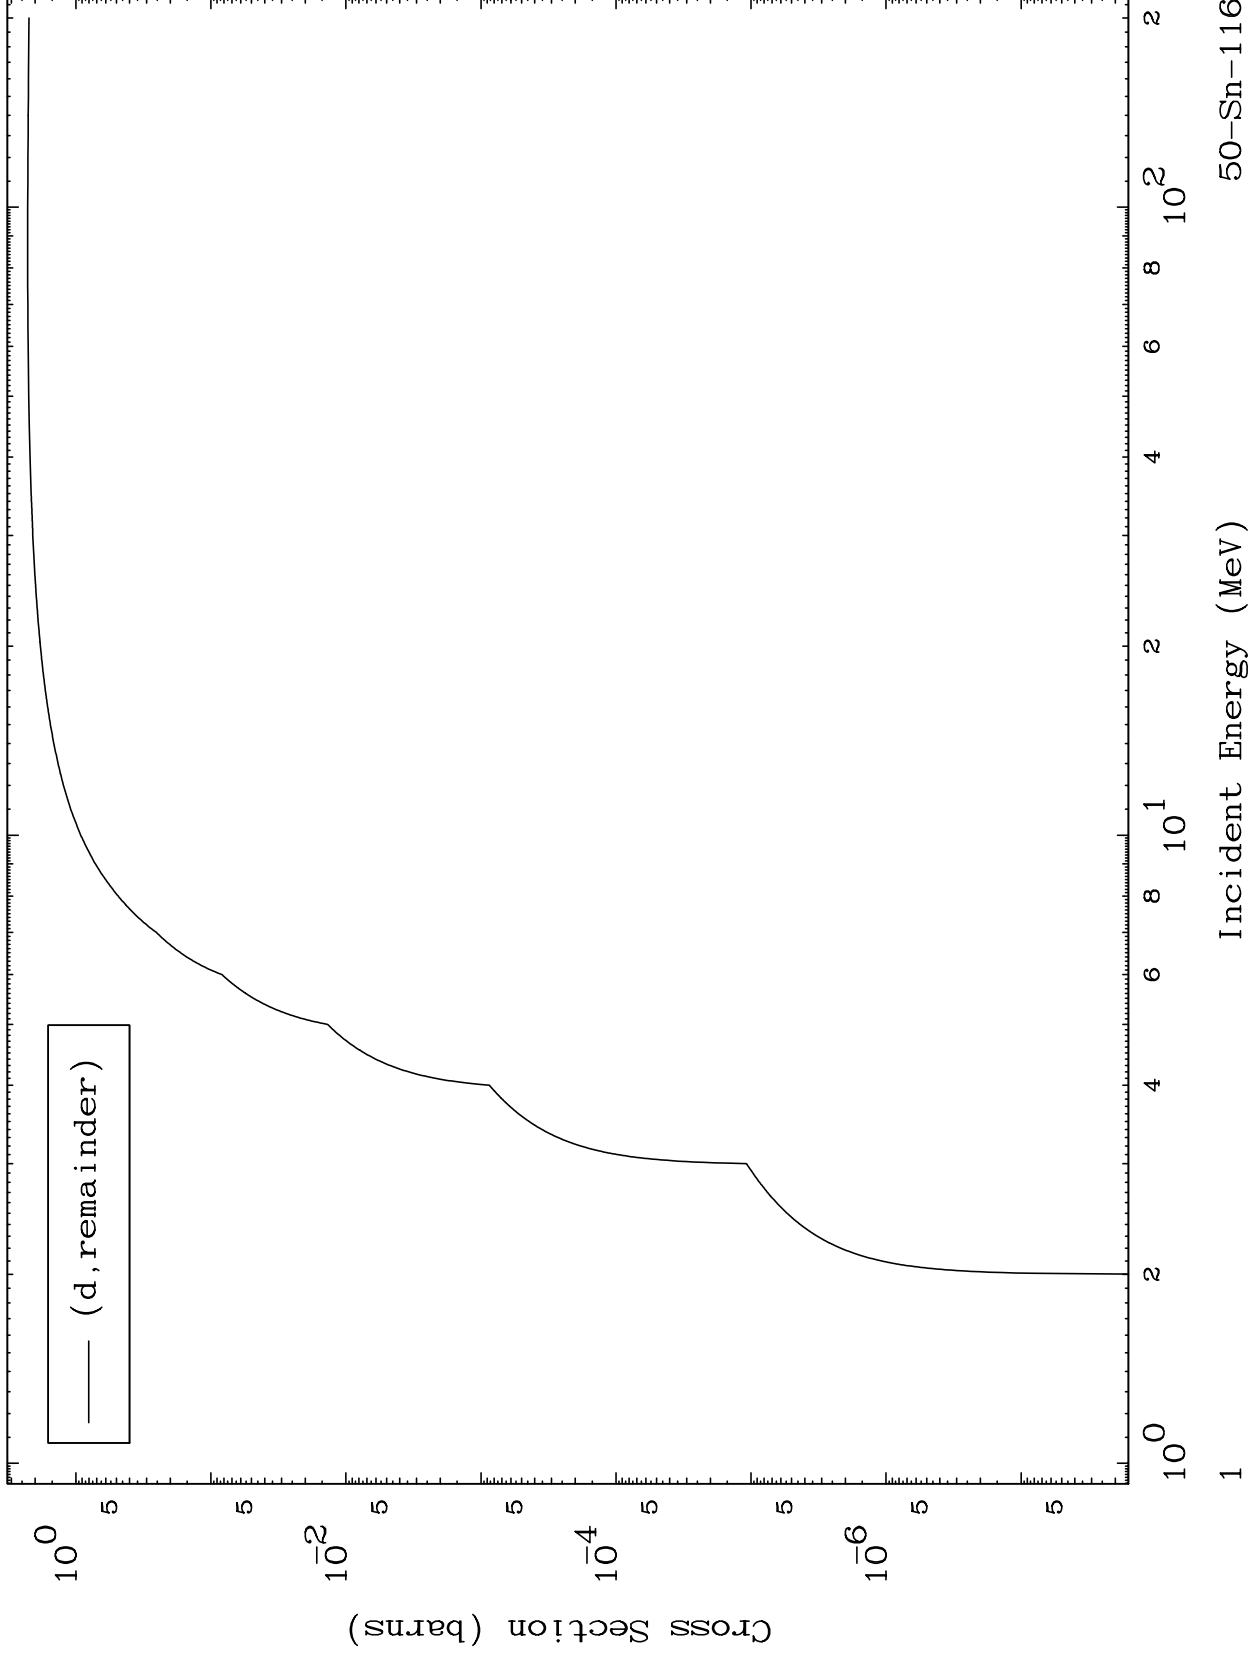

Press Mouse Button to Start

MAT 5037

Deuteron Major
0 Kelvin Cross Sections

50-Sn-116

50-Sn-116