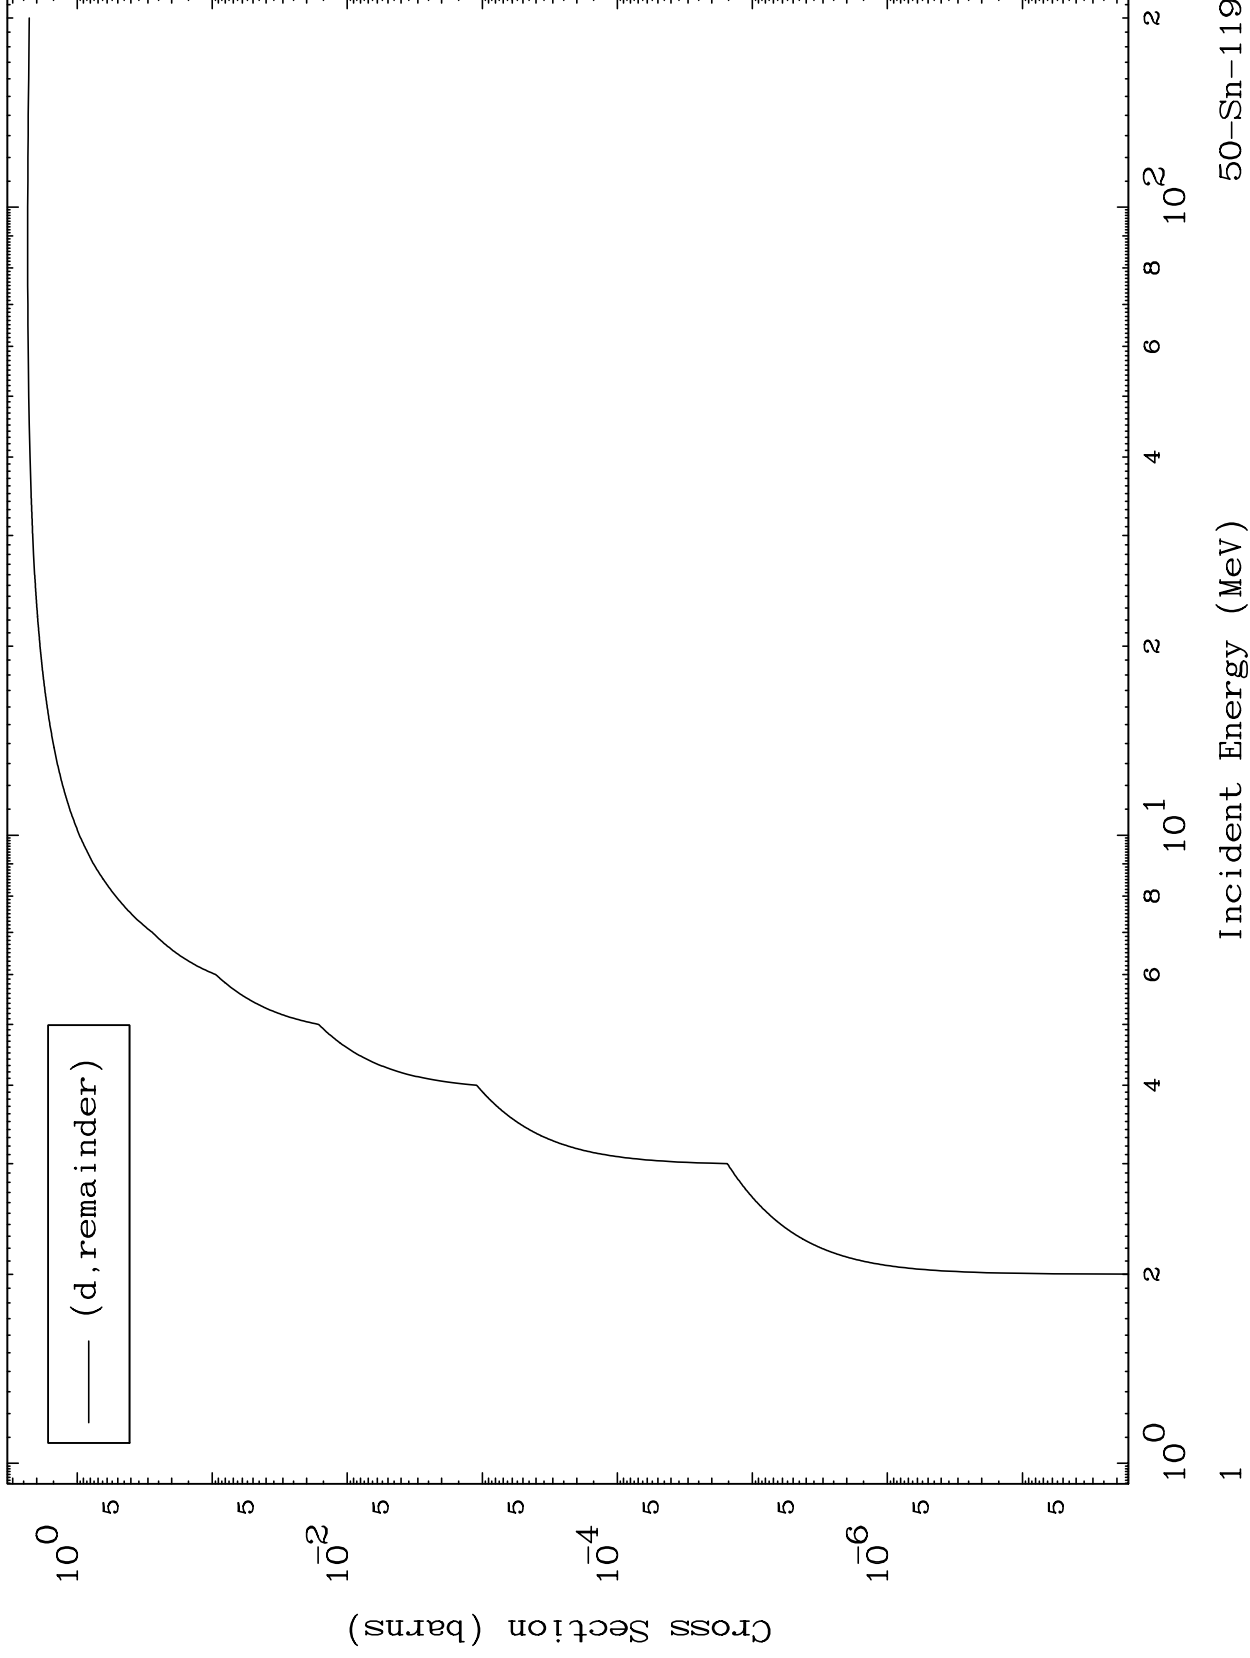

Press Mouse Button to Start

MAT 5046

Deuteron Major
0 Kelvin Cross Sections

50-Sn-119

50-Sn-119