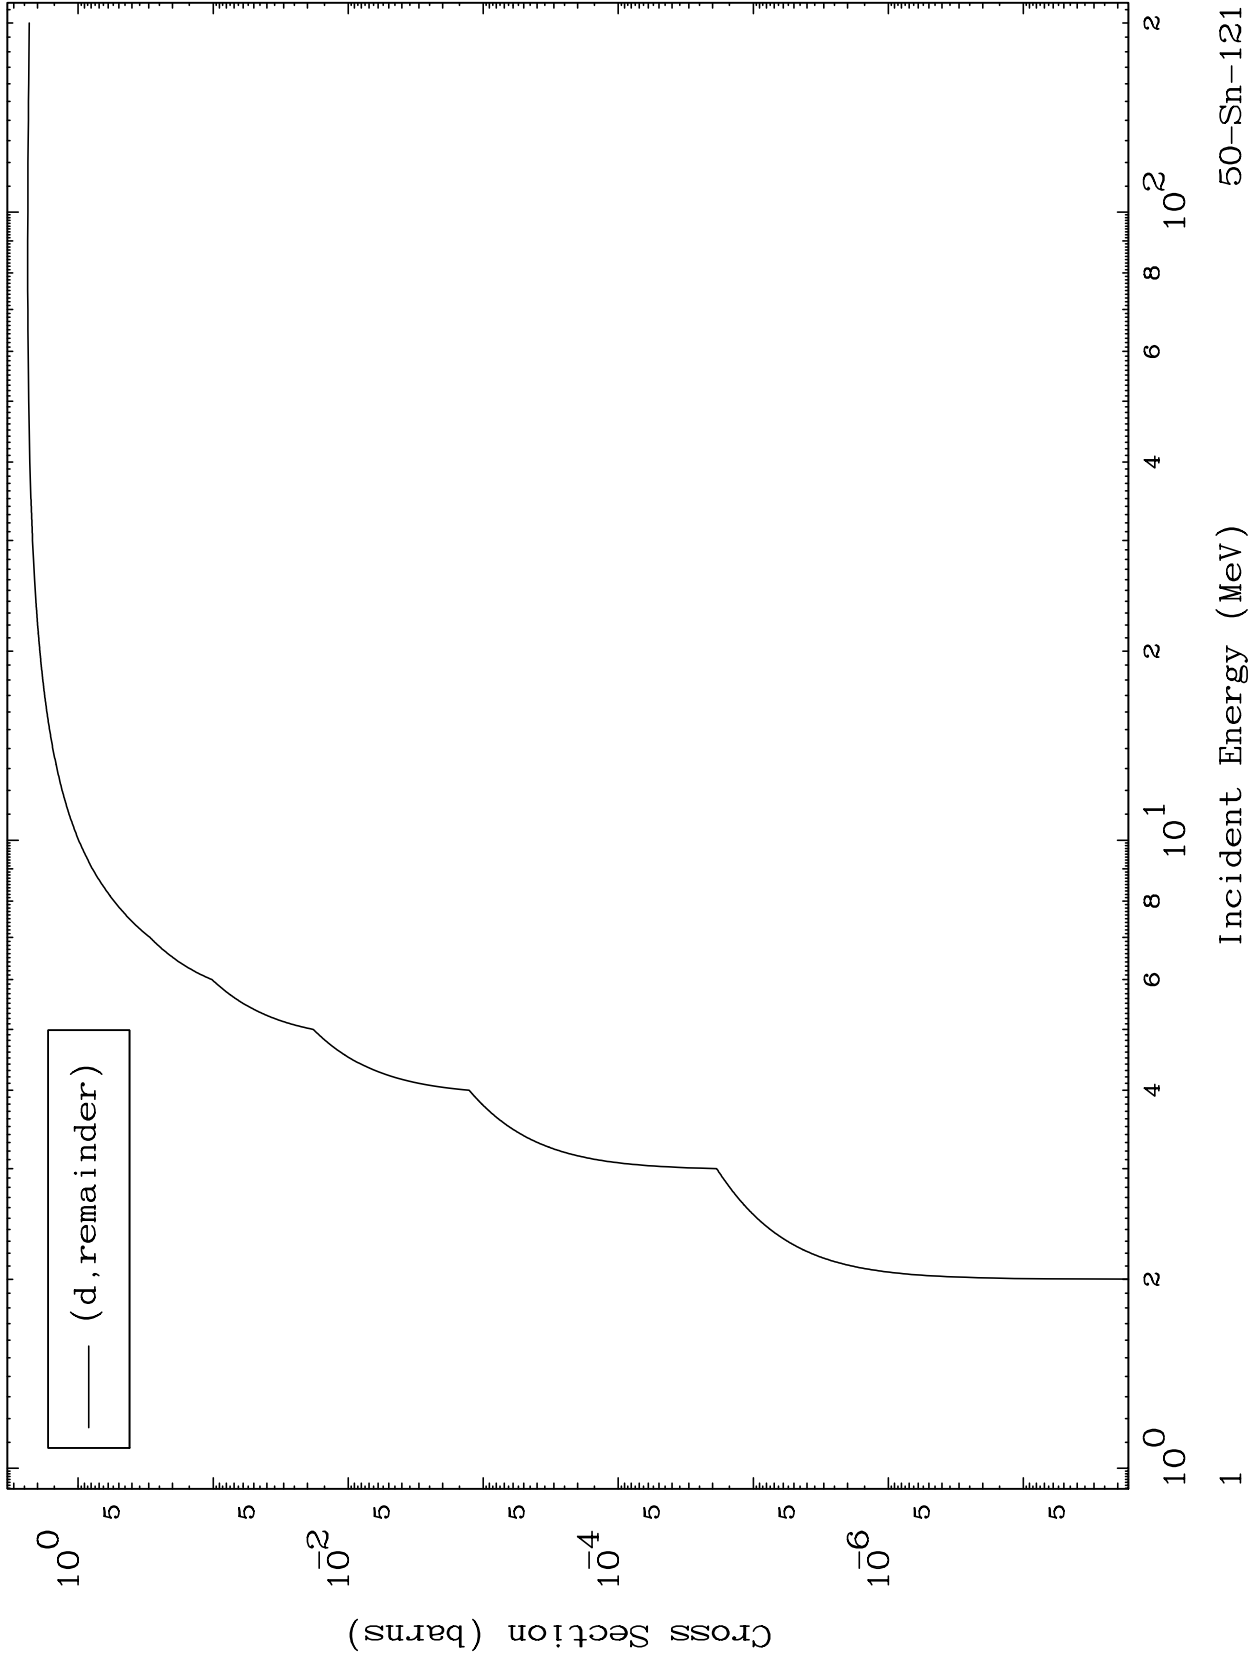

Press Mouse Button to Start

MAT 5052

Deuteron Major
0 Kelvin Cross Sections

50-Sn-121

50-Sn-121