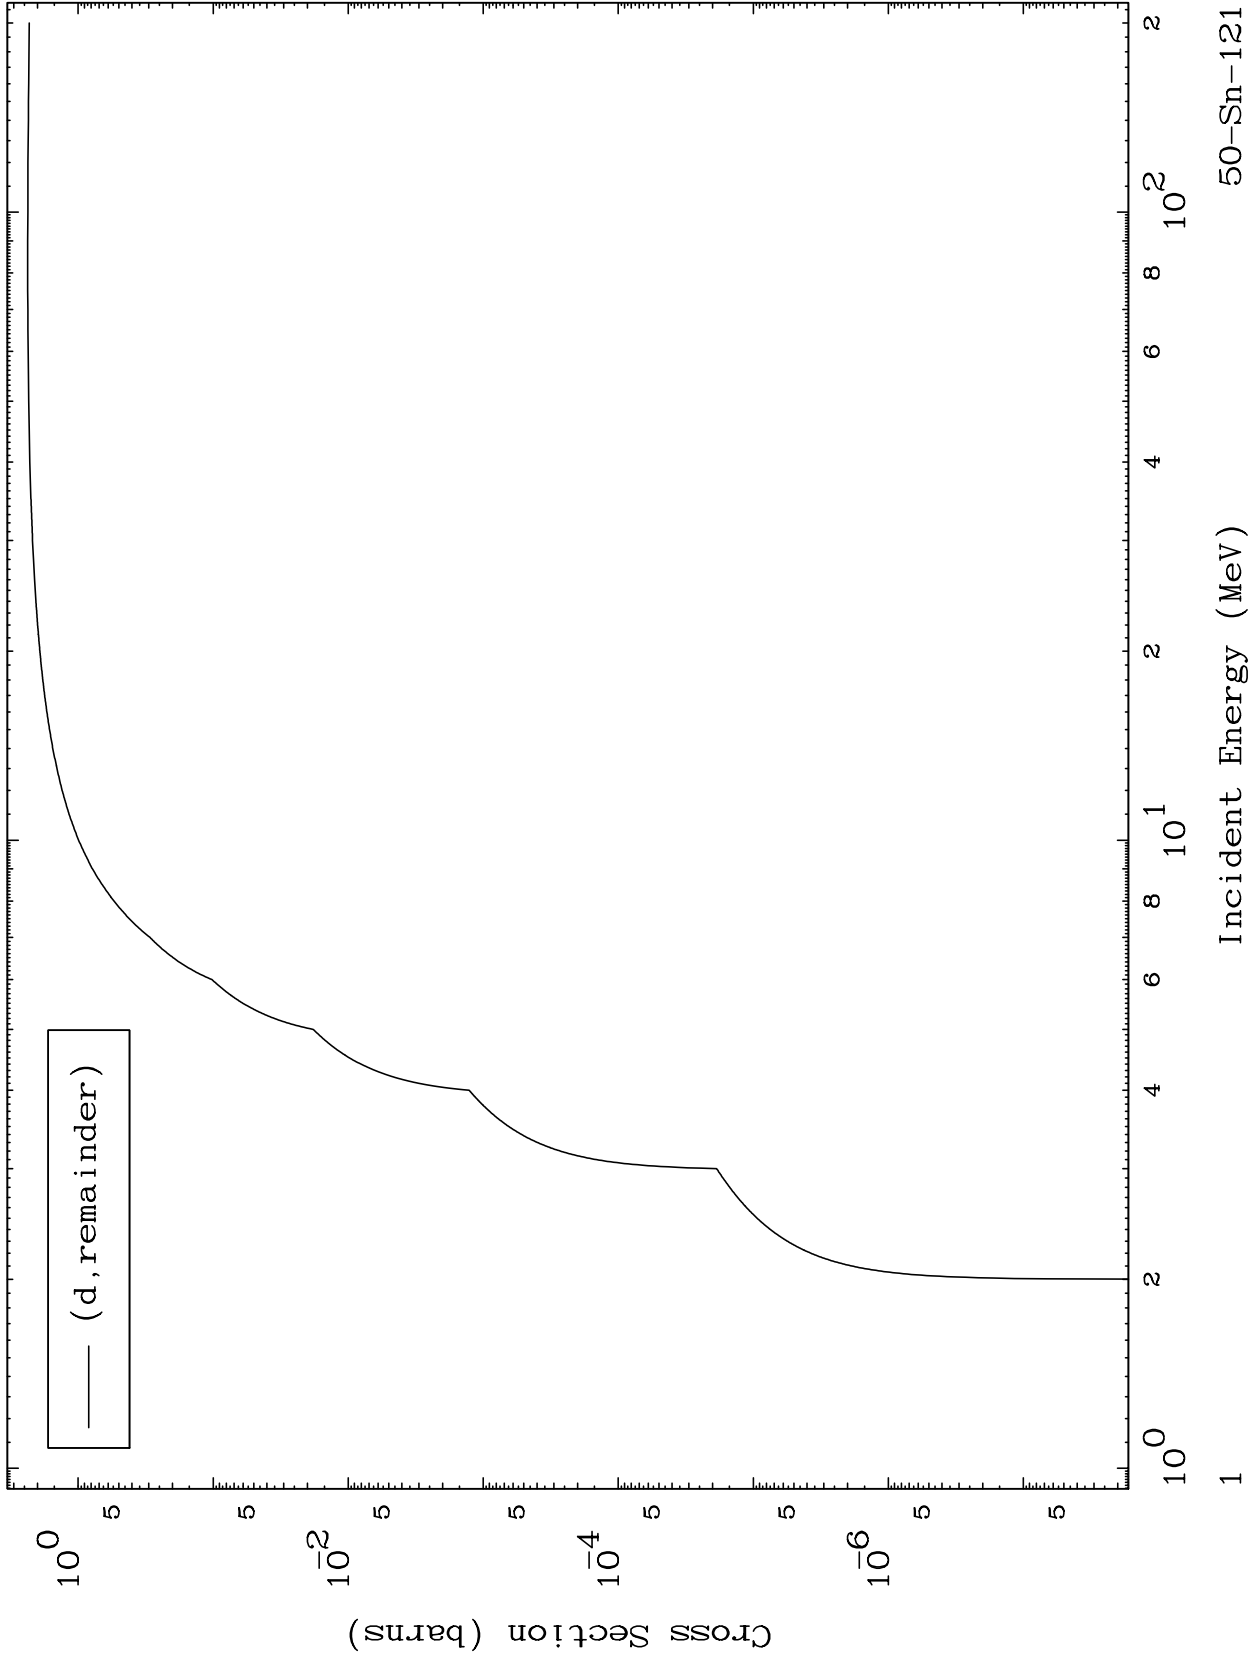

Press Mouse Button to Start

MAT 5053

Deuteron Major
0 Kelvin Cross Sections

50-Sn-121

50-Sn-121