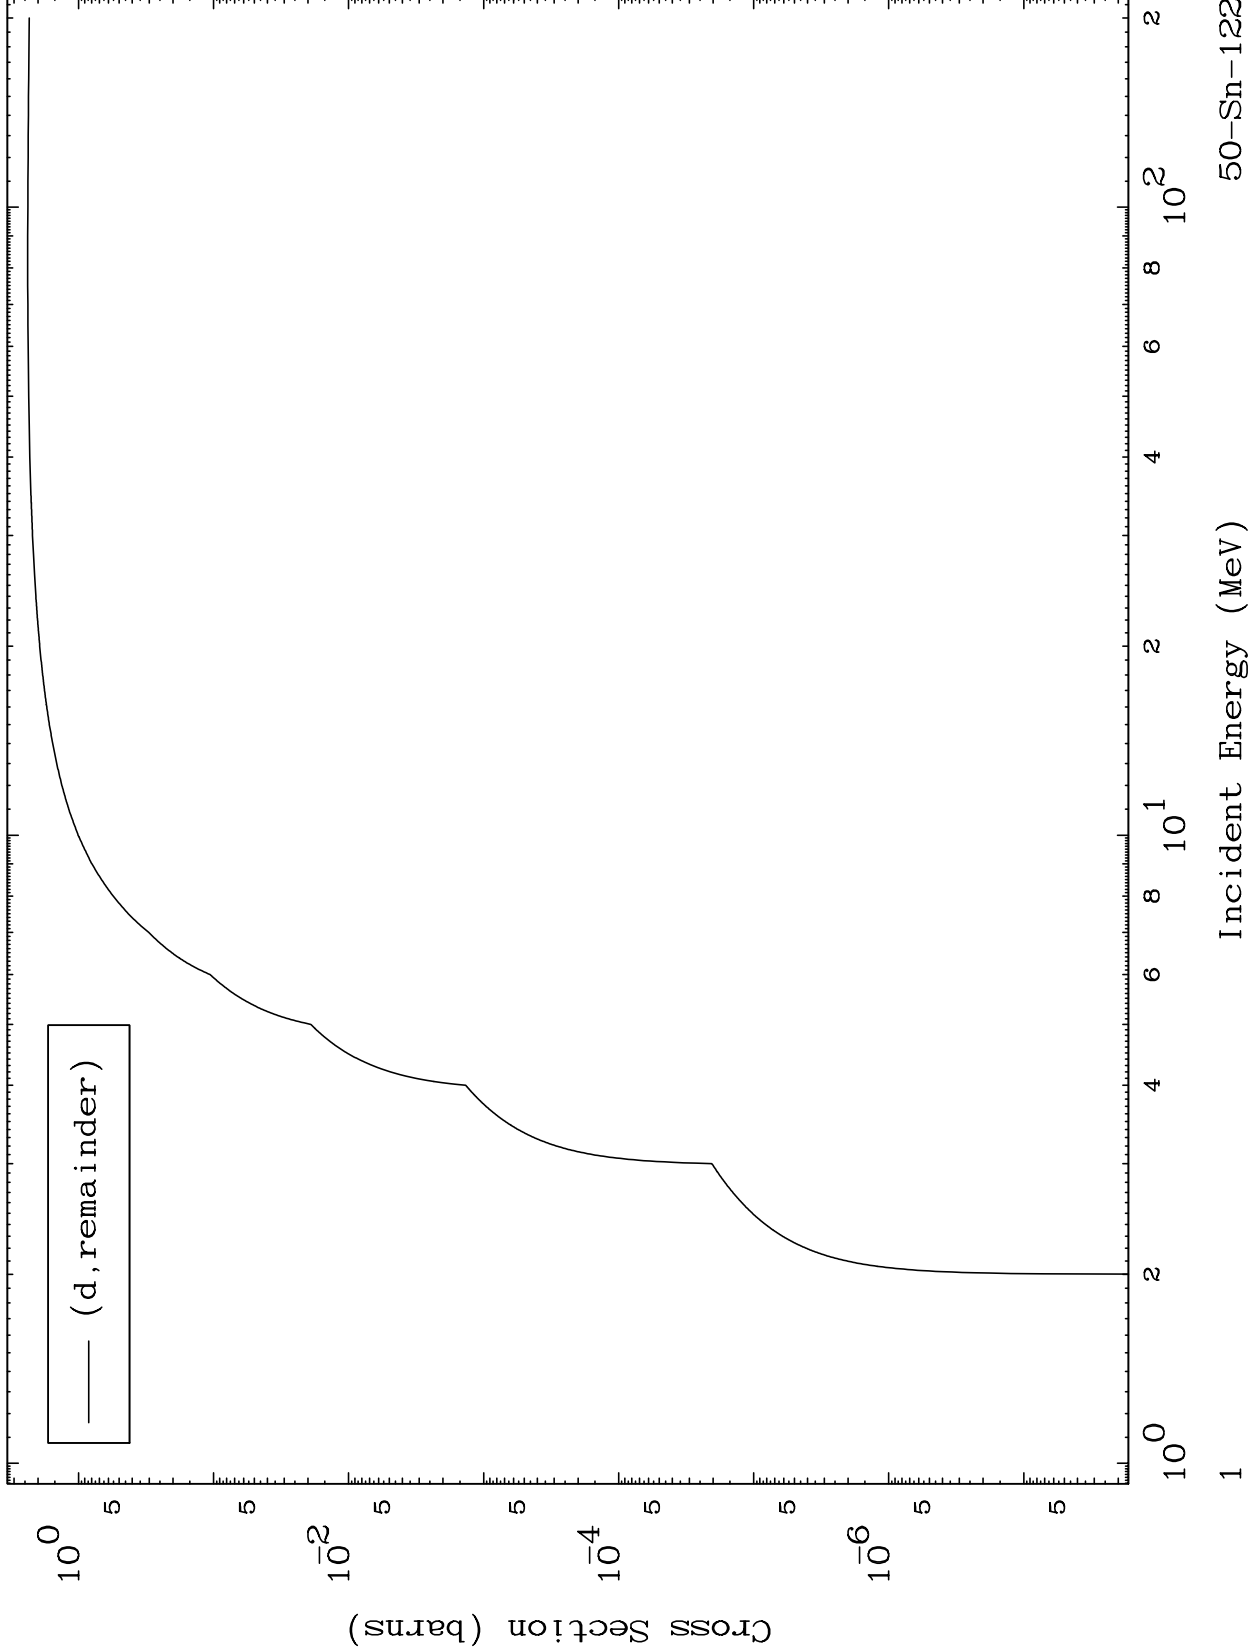

Press Mouse Button to Start

MAT 5055

Deuteron Major
0 Kelvin Cross Sections

50-Sn-122

50-Sn-122