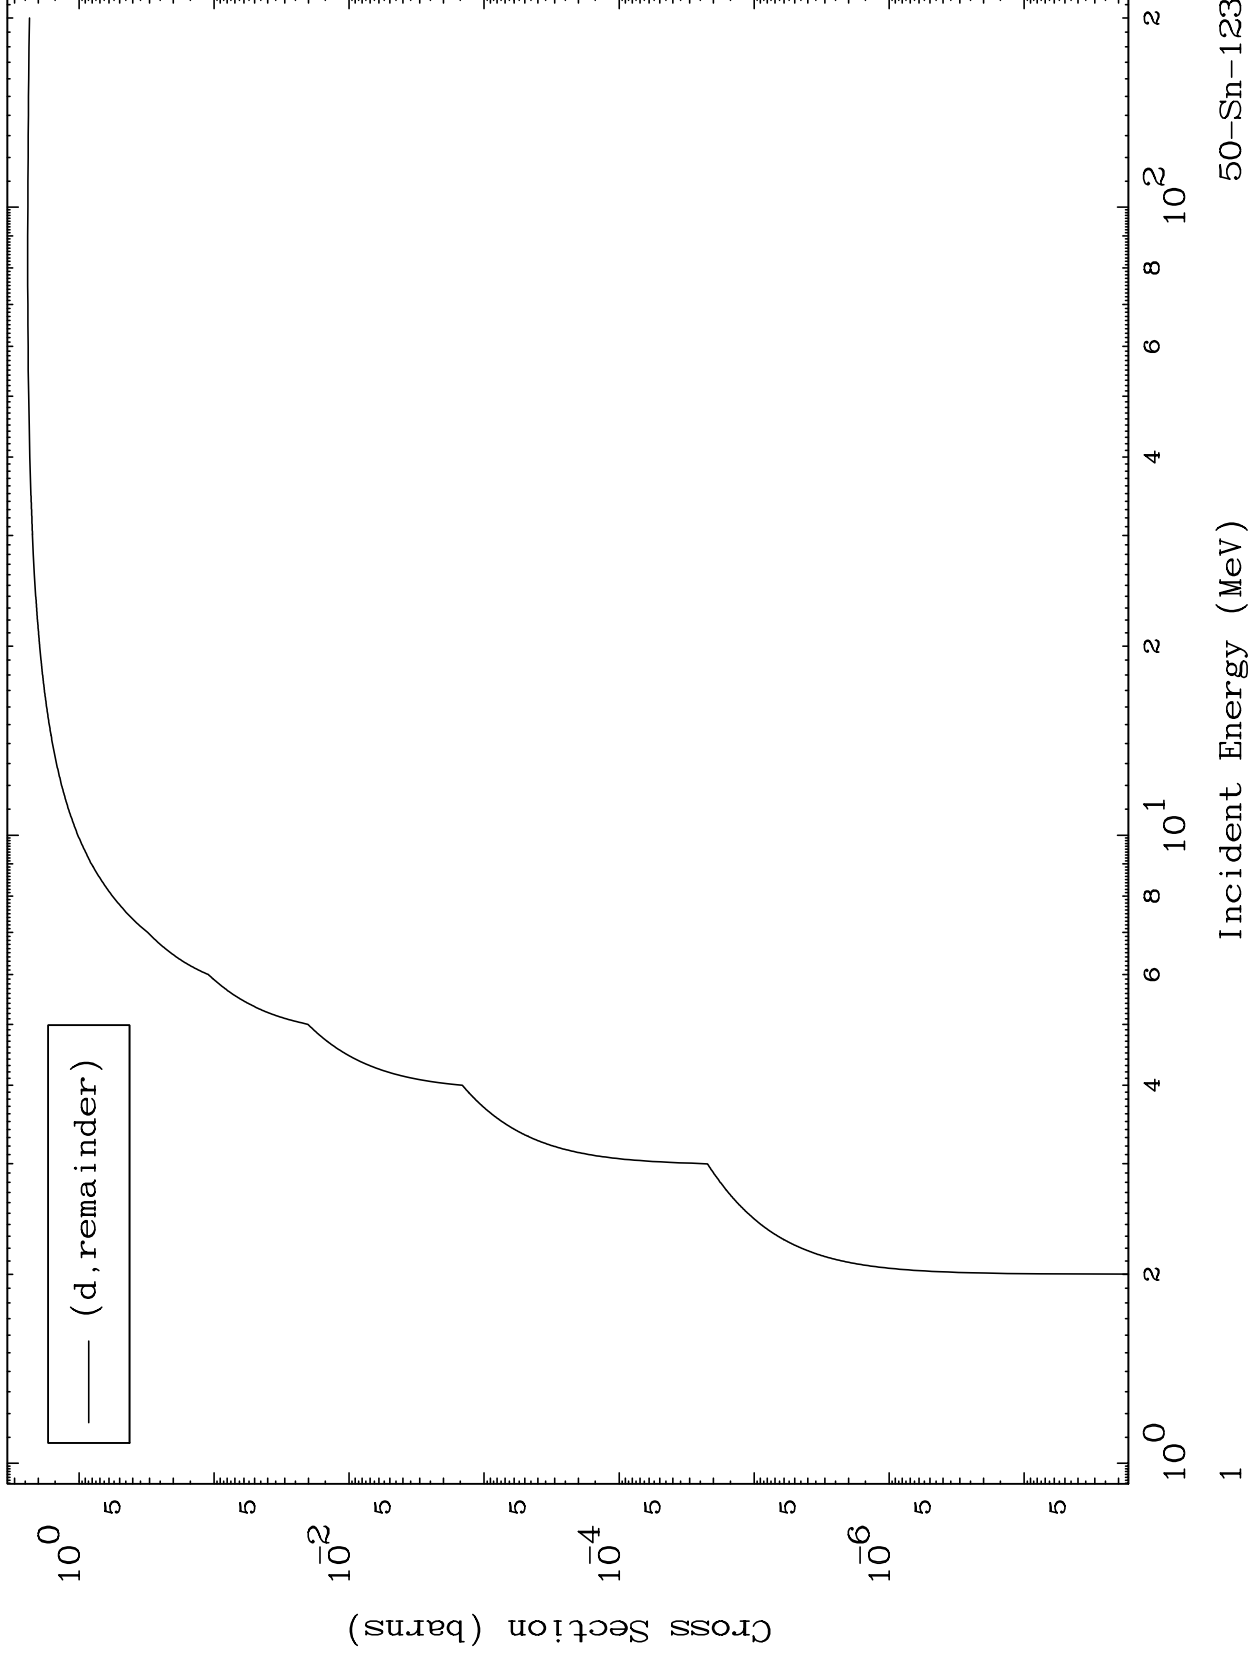

Press Mouse Button to Start

MAT 5058

Deuteron Major
0 Kelvin Cross Sections

50-Sn-123

50-Sn-123