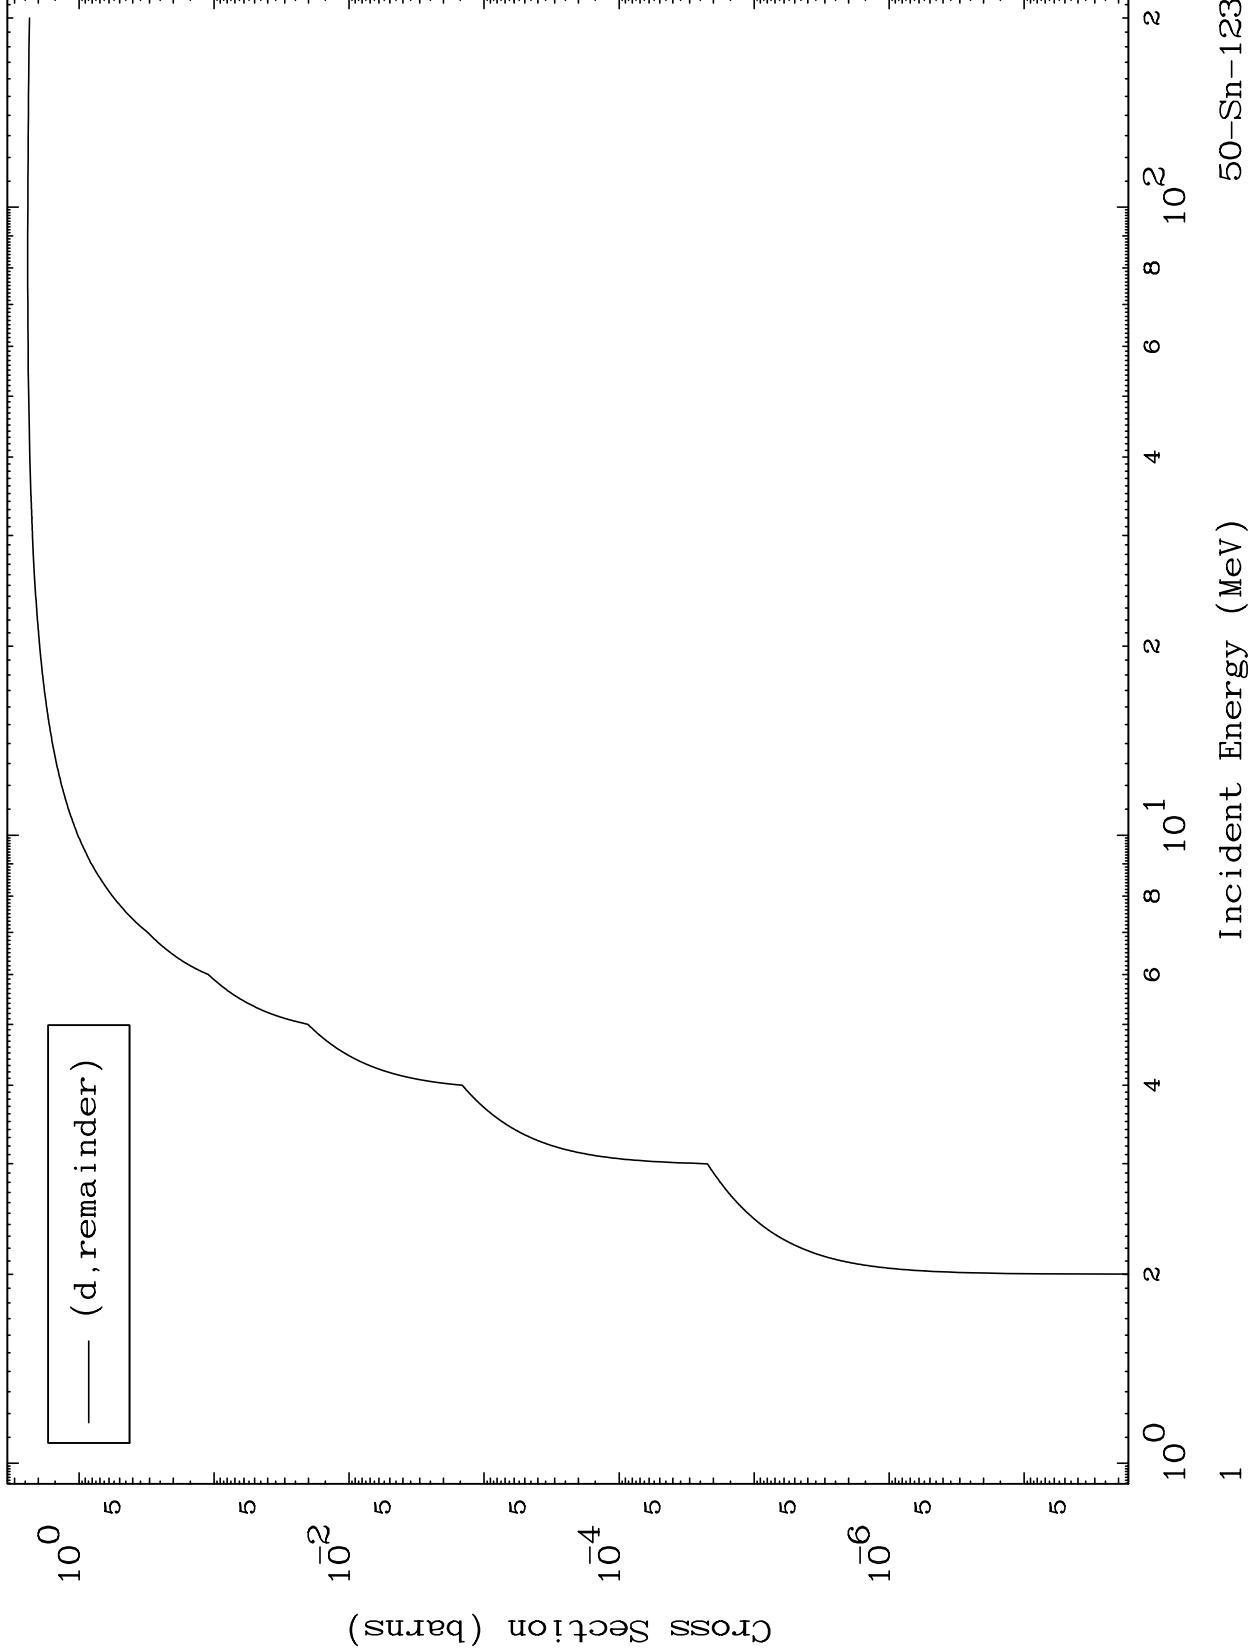

Press Mouse Button to Start

MAT 5059

Deuteron Major  
0 Kelvin Cross Sections

50-Sn-123

50-Sn-123