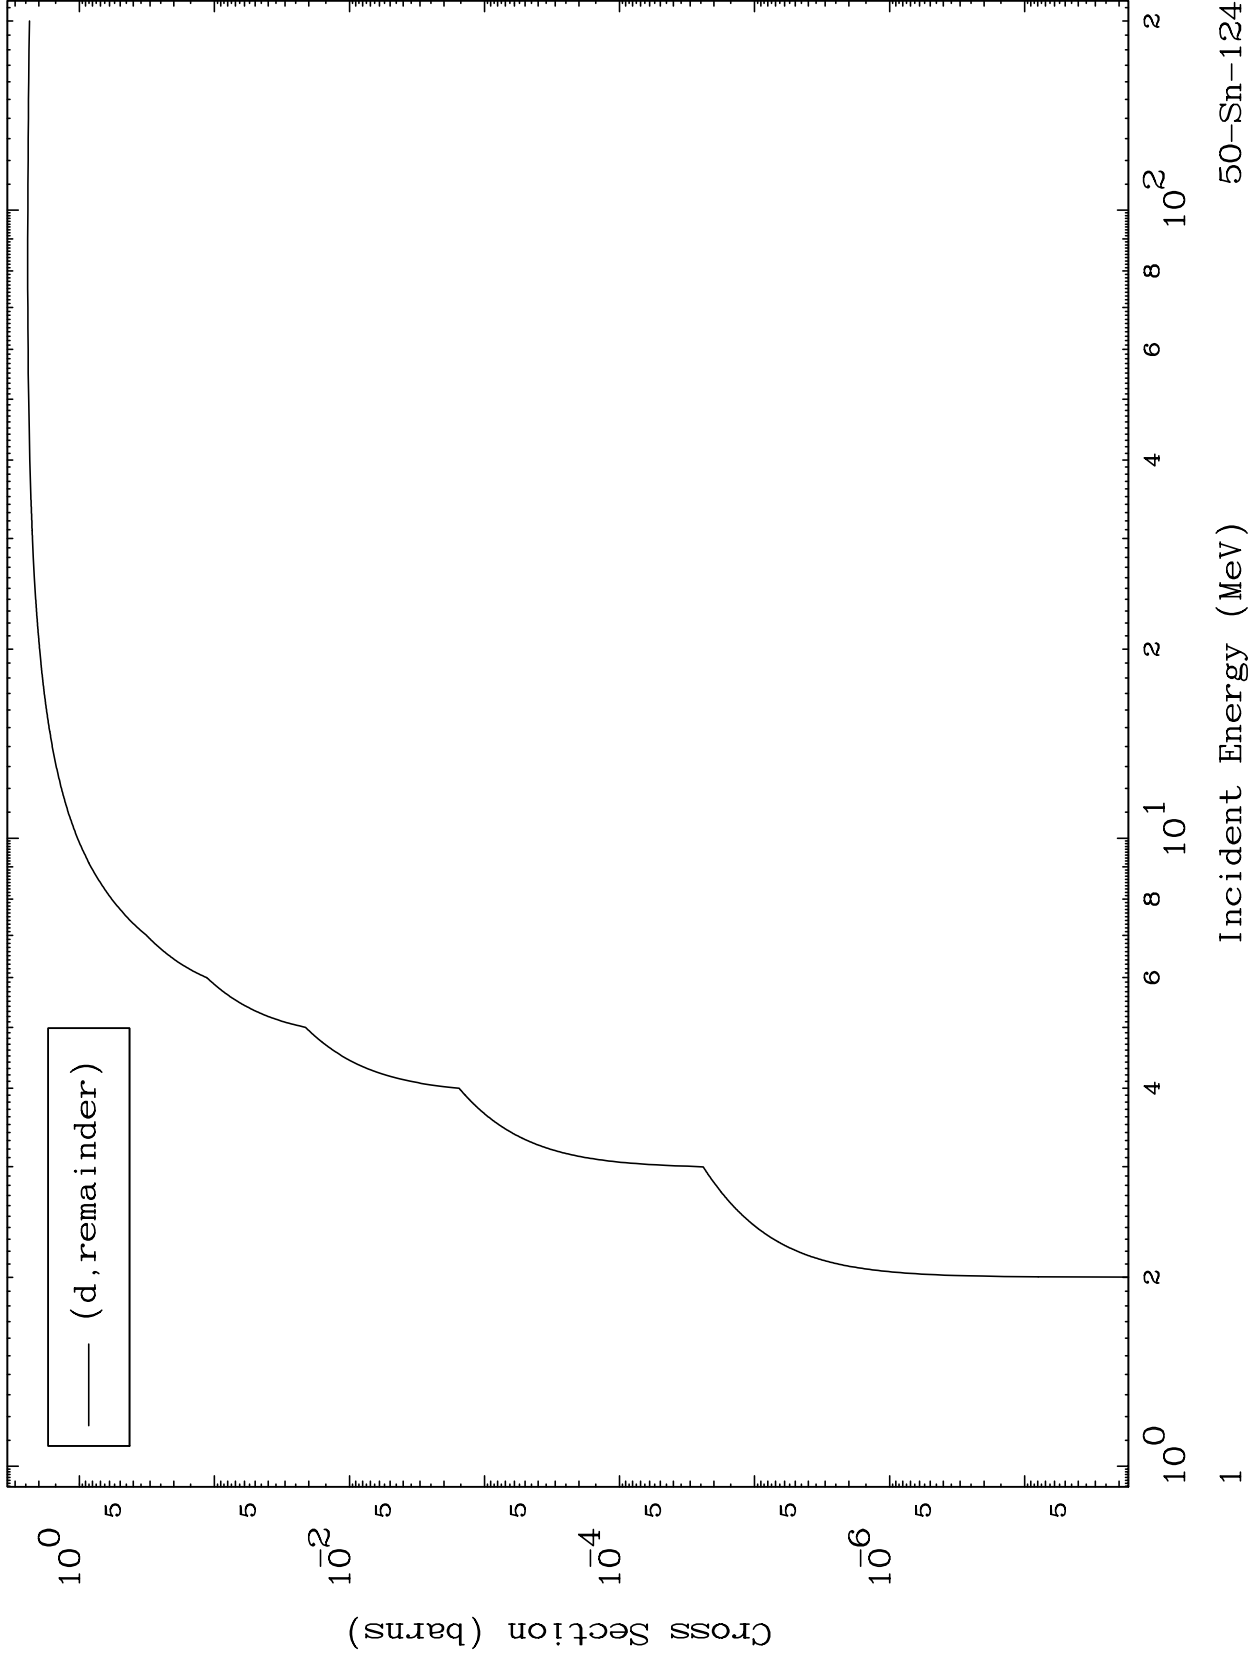

Press Mouse Button to Start

MAT 5061

Deuteron Major
0 Kelvin Cross Sections

50-Sn-124

50-Sn-124