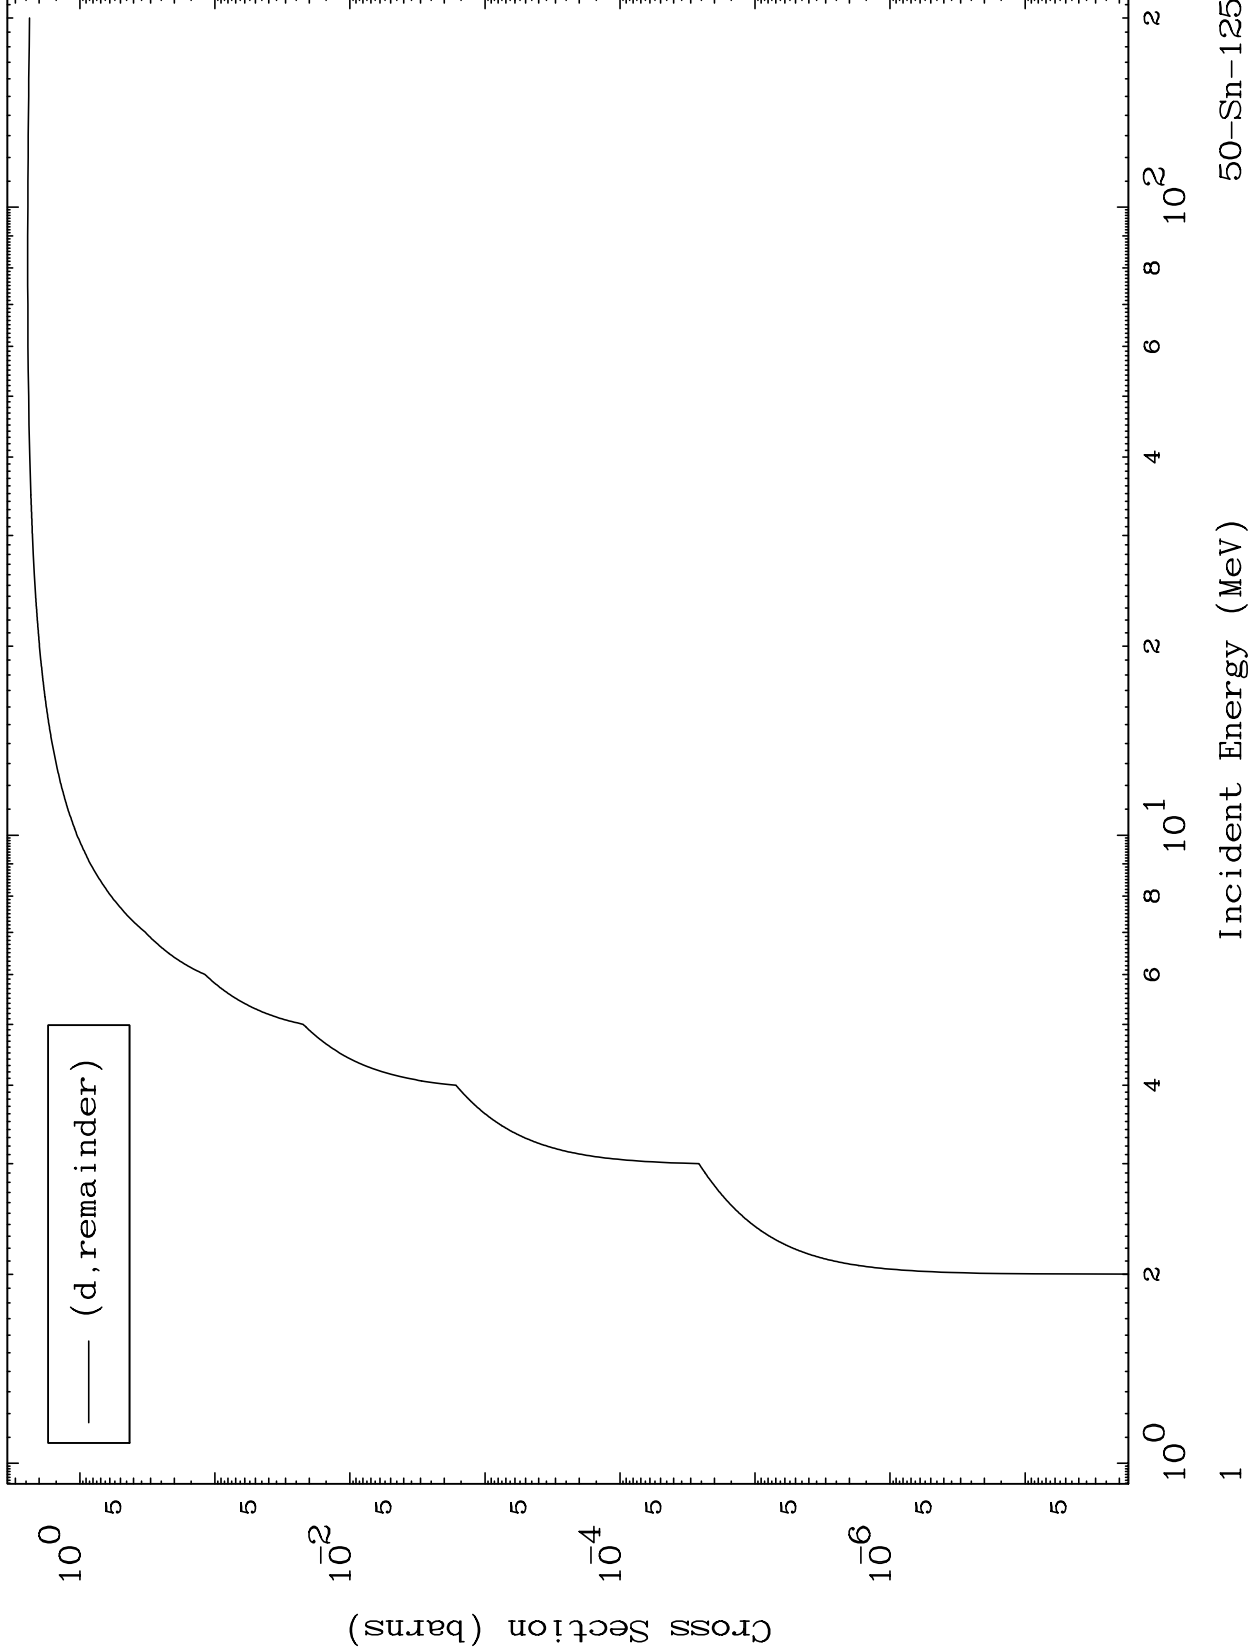

Press Mouse Button to Start

MAT 5065

Deuteron Major
0 Kelvin Cross Sections

50-Sn-125

50-Sn-125