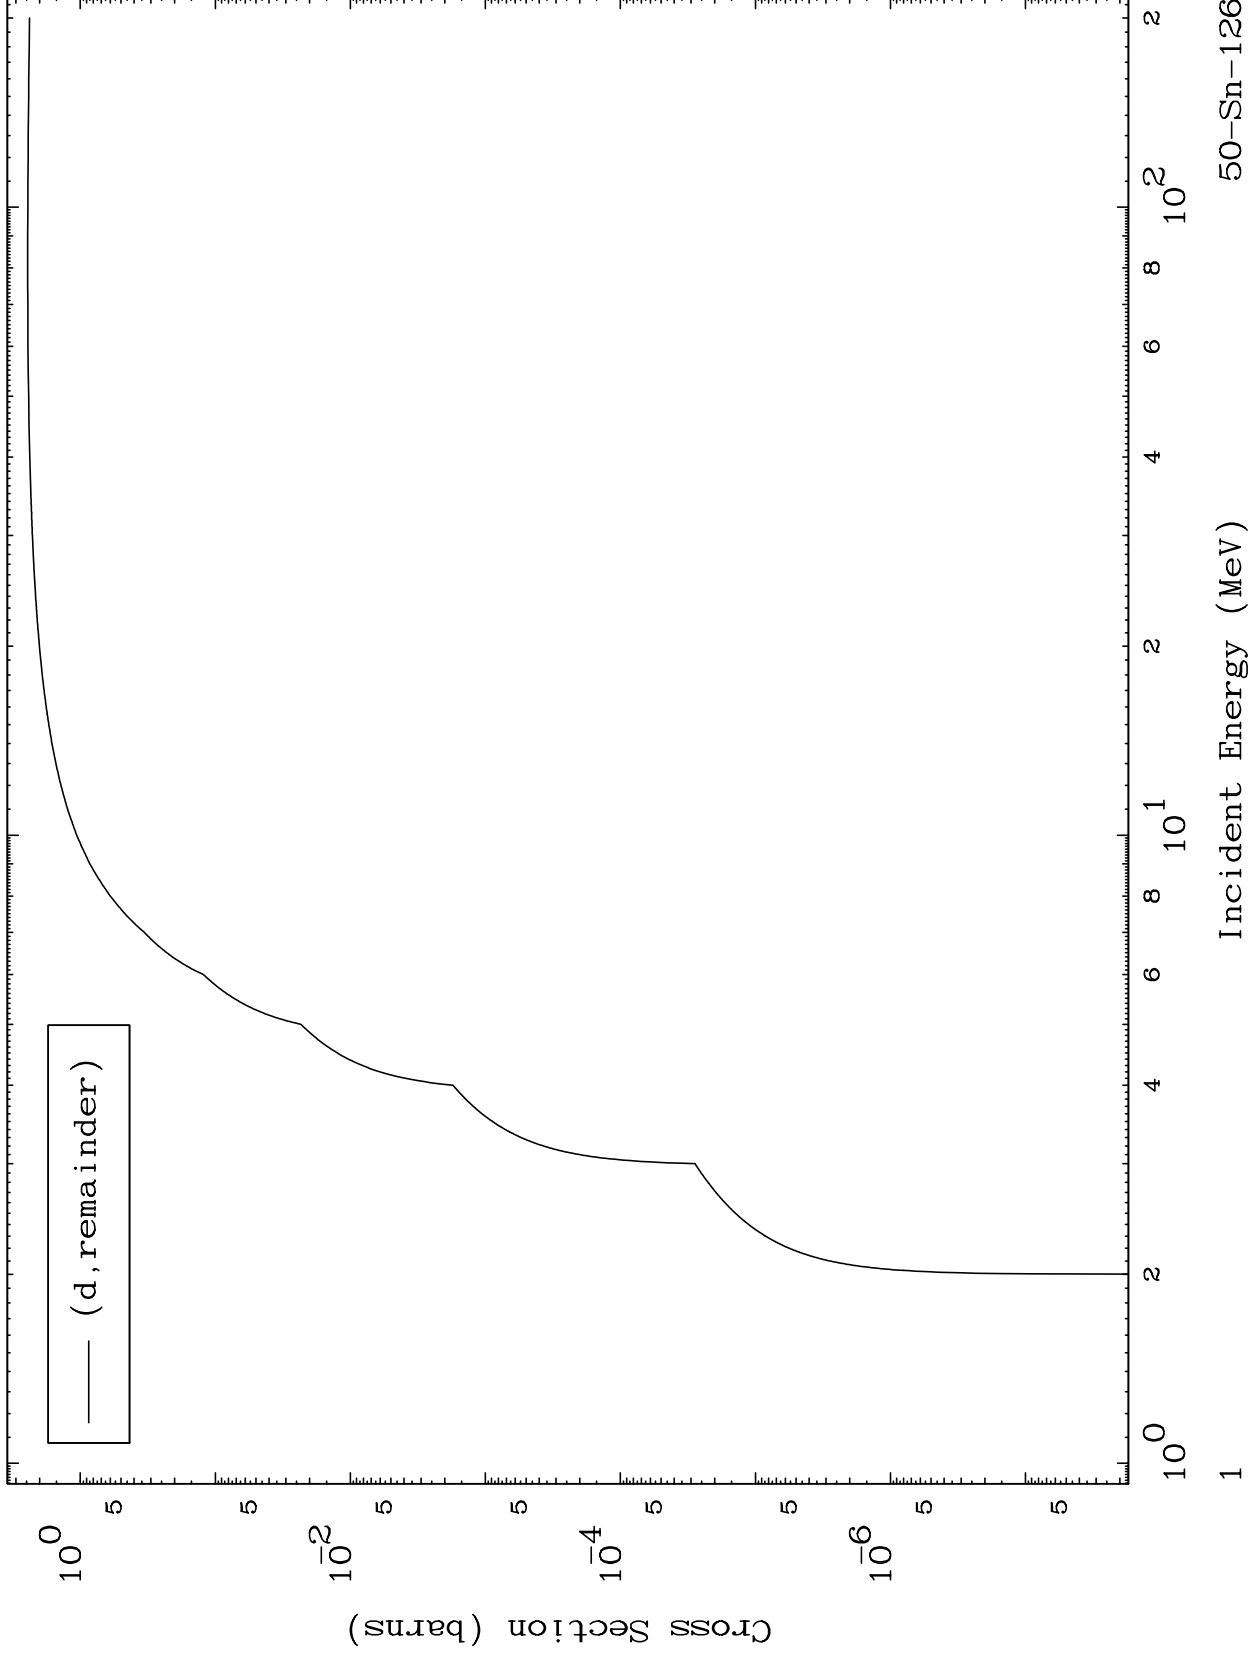

Press Mouse Button to Start

MAT 5067

Deuteron Major  
0 Kelvin Cross Sections

50-Sn-126

50-Sn-126