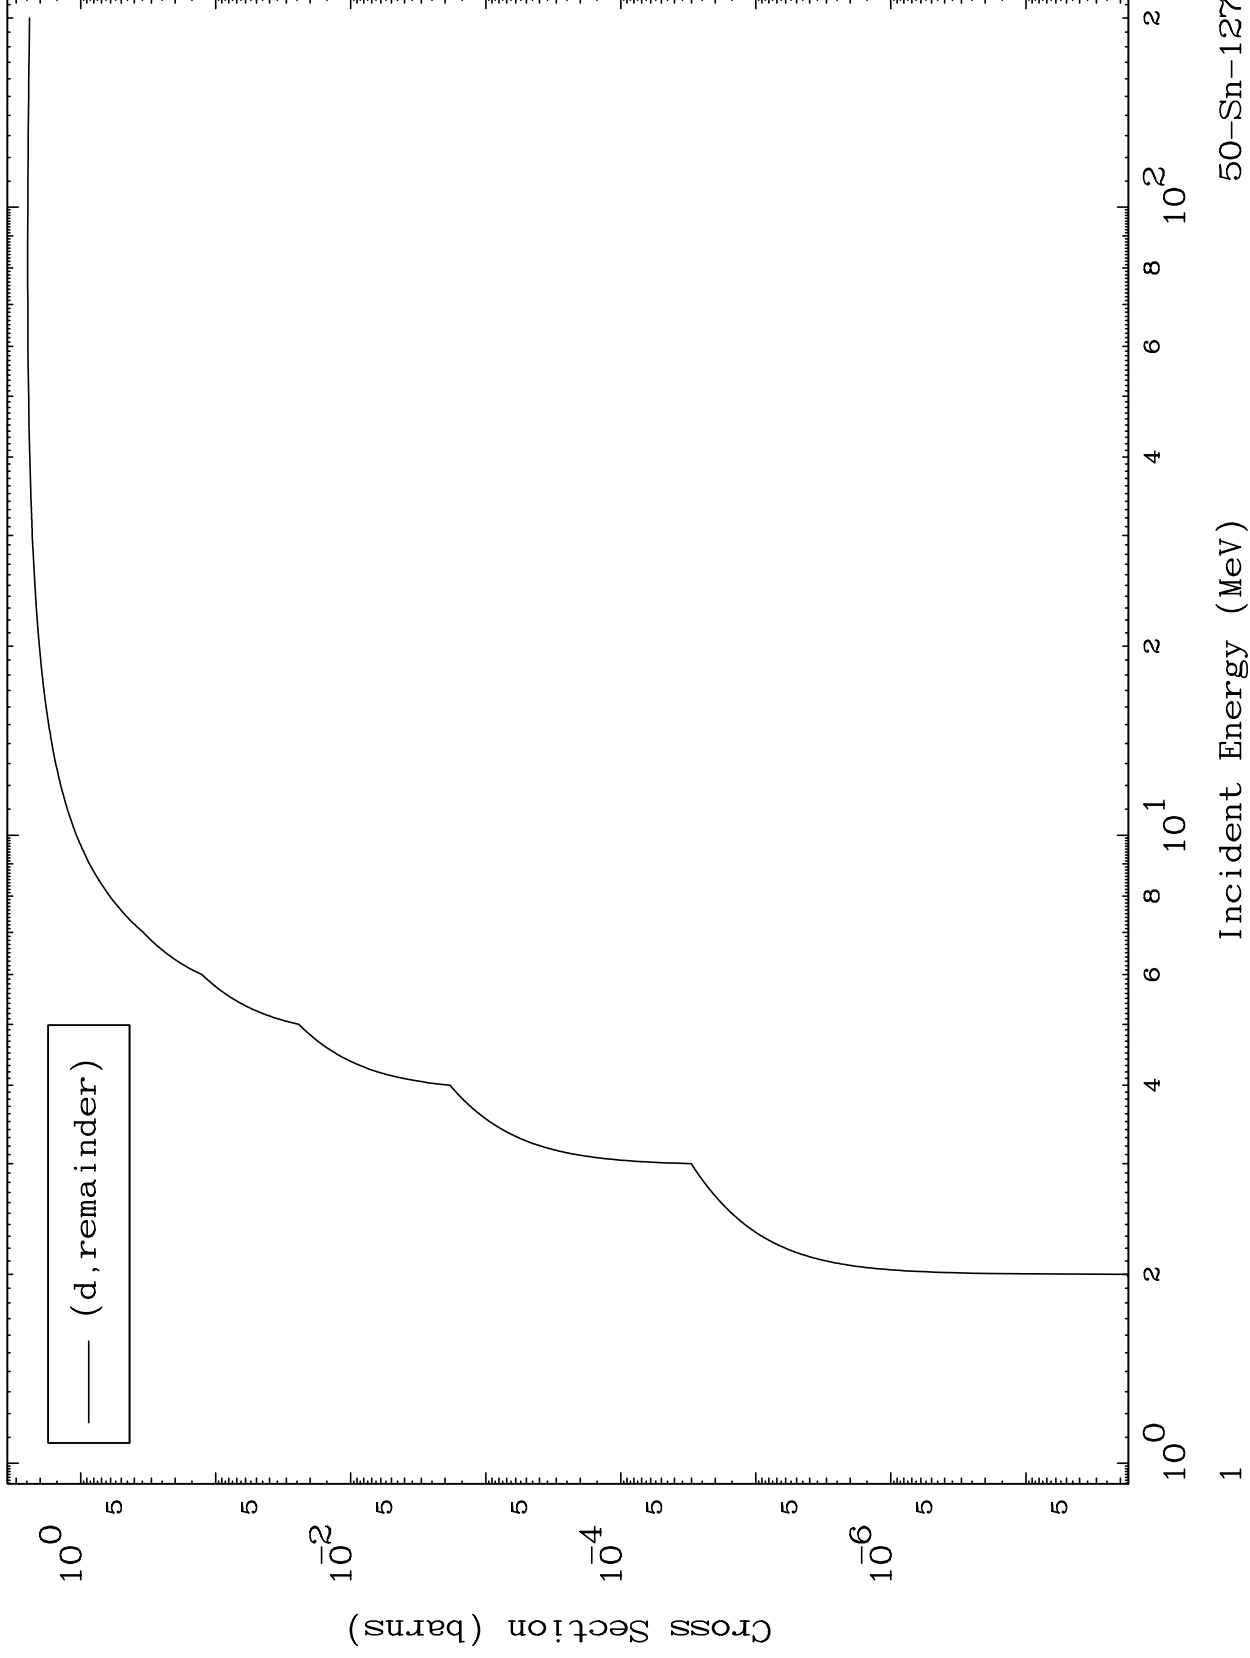

Press Mouse Button to Start

MAT 5071

Deuteron Major  
0 Kelvin Cross Sections

50-Sn-127

50-Sn-127