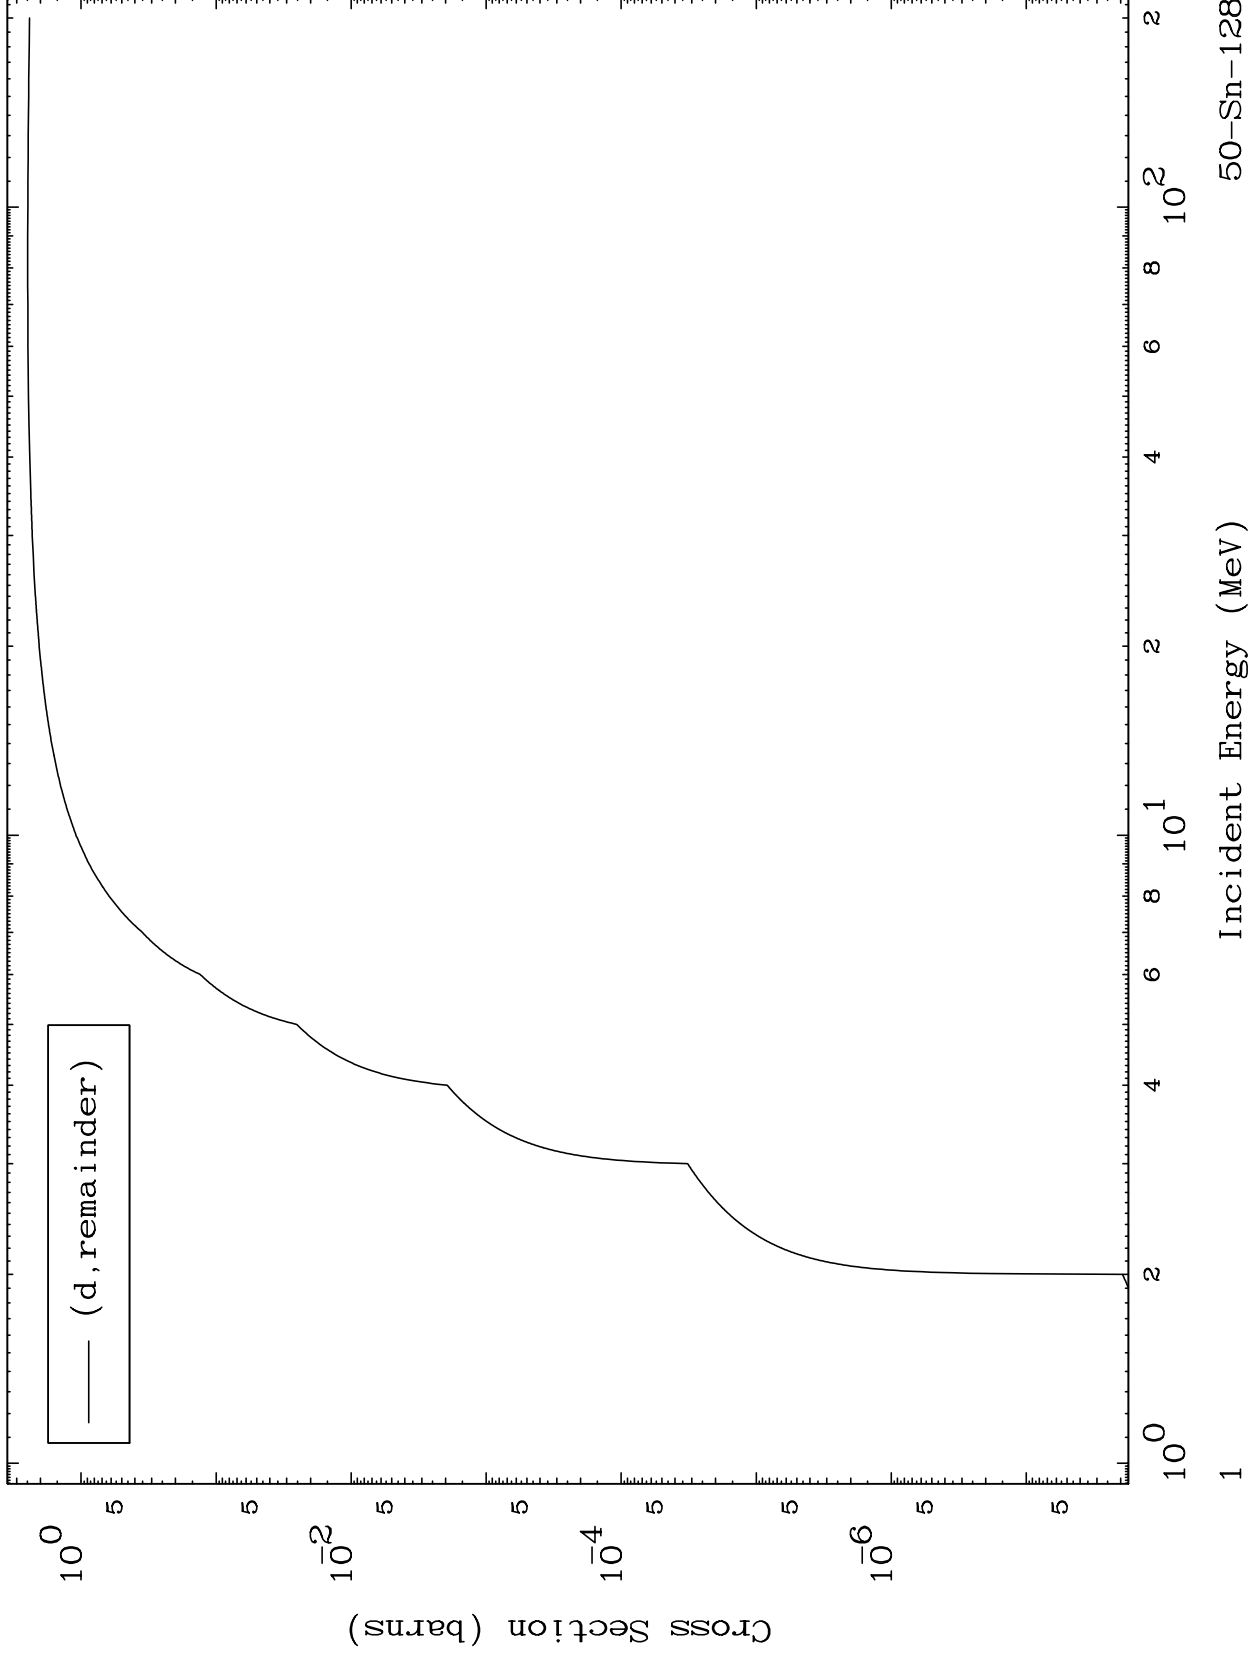

Press Mouse Button to Start

MAT 5073

Deuteron Major  
0 Kelvin Cross Sections

50-Sn-128

50-Sn-128