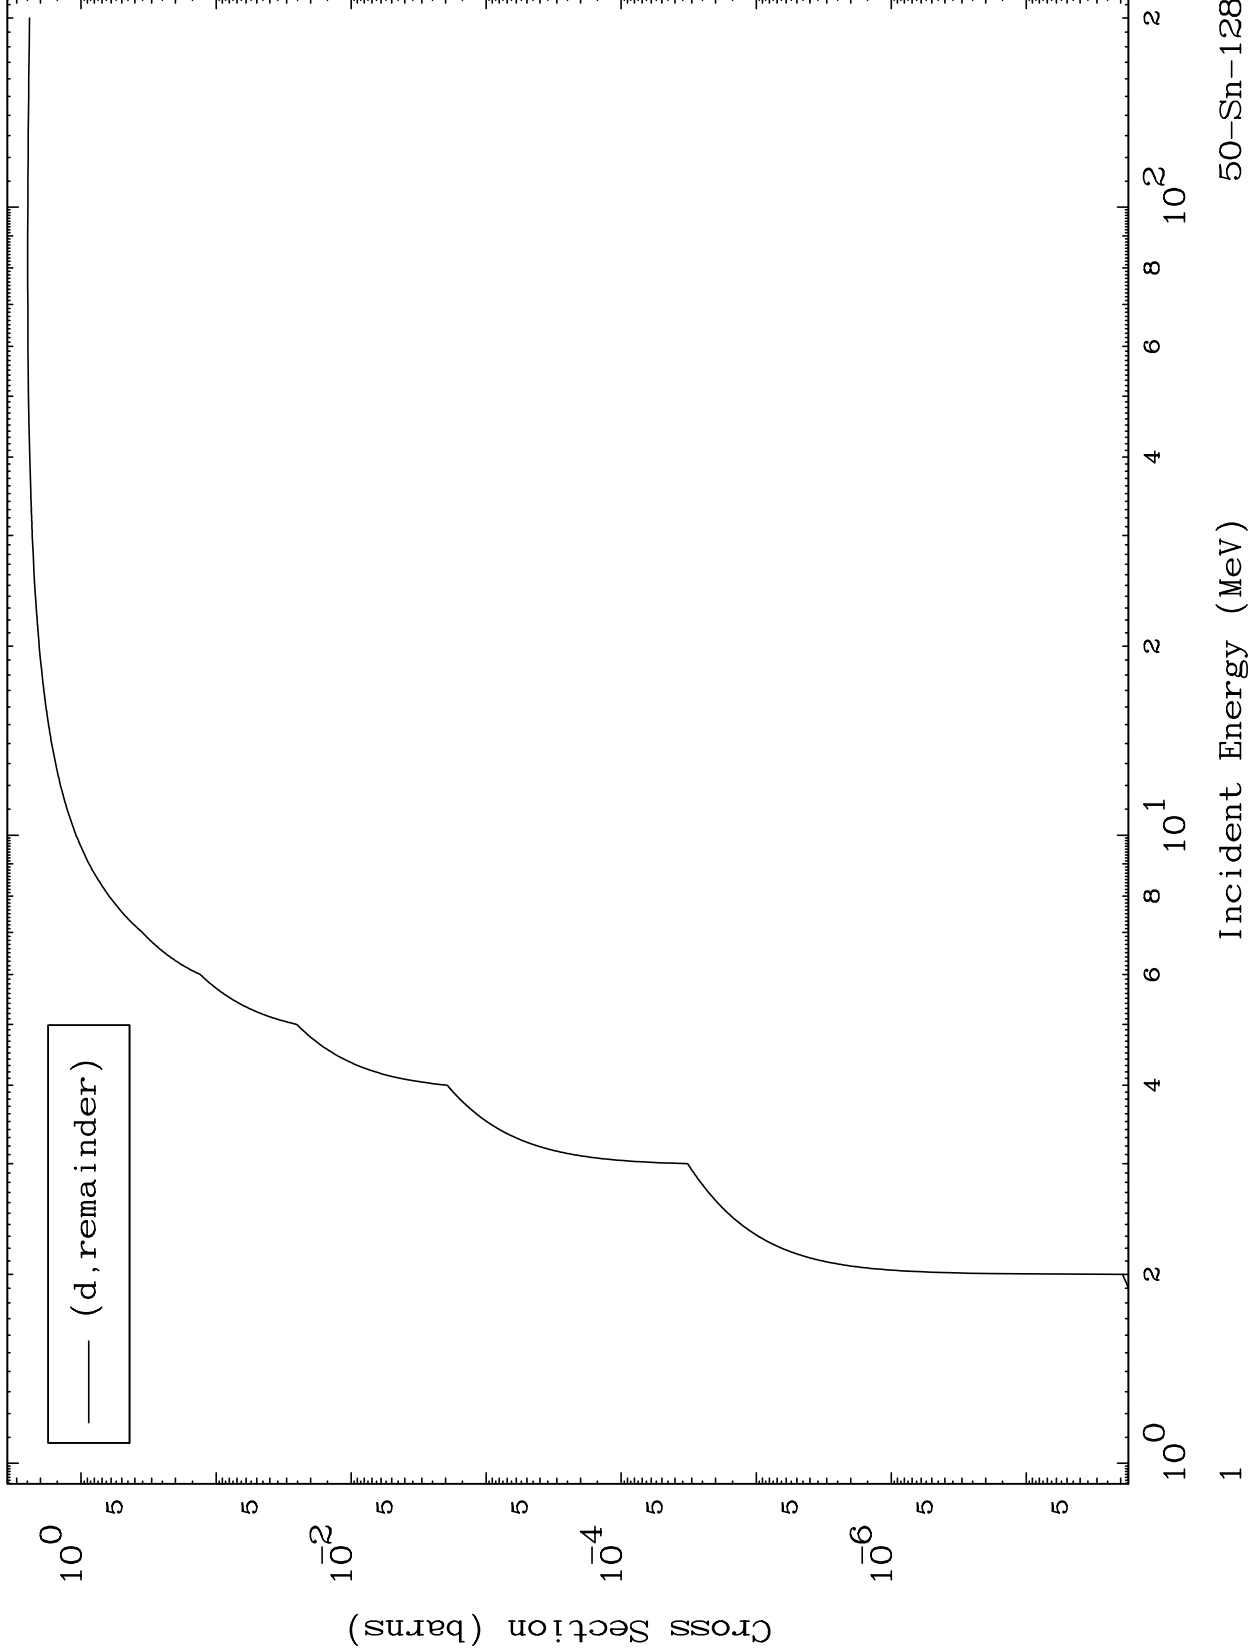

Press Mouse Button to Start

MAT 5074

Deuteron Major  
0 Kelvin Cross Sections

50-Sn-128

50-Sn-128