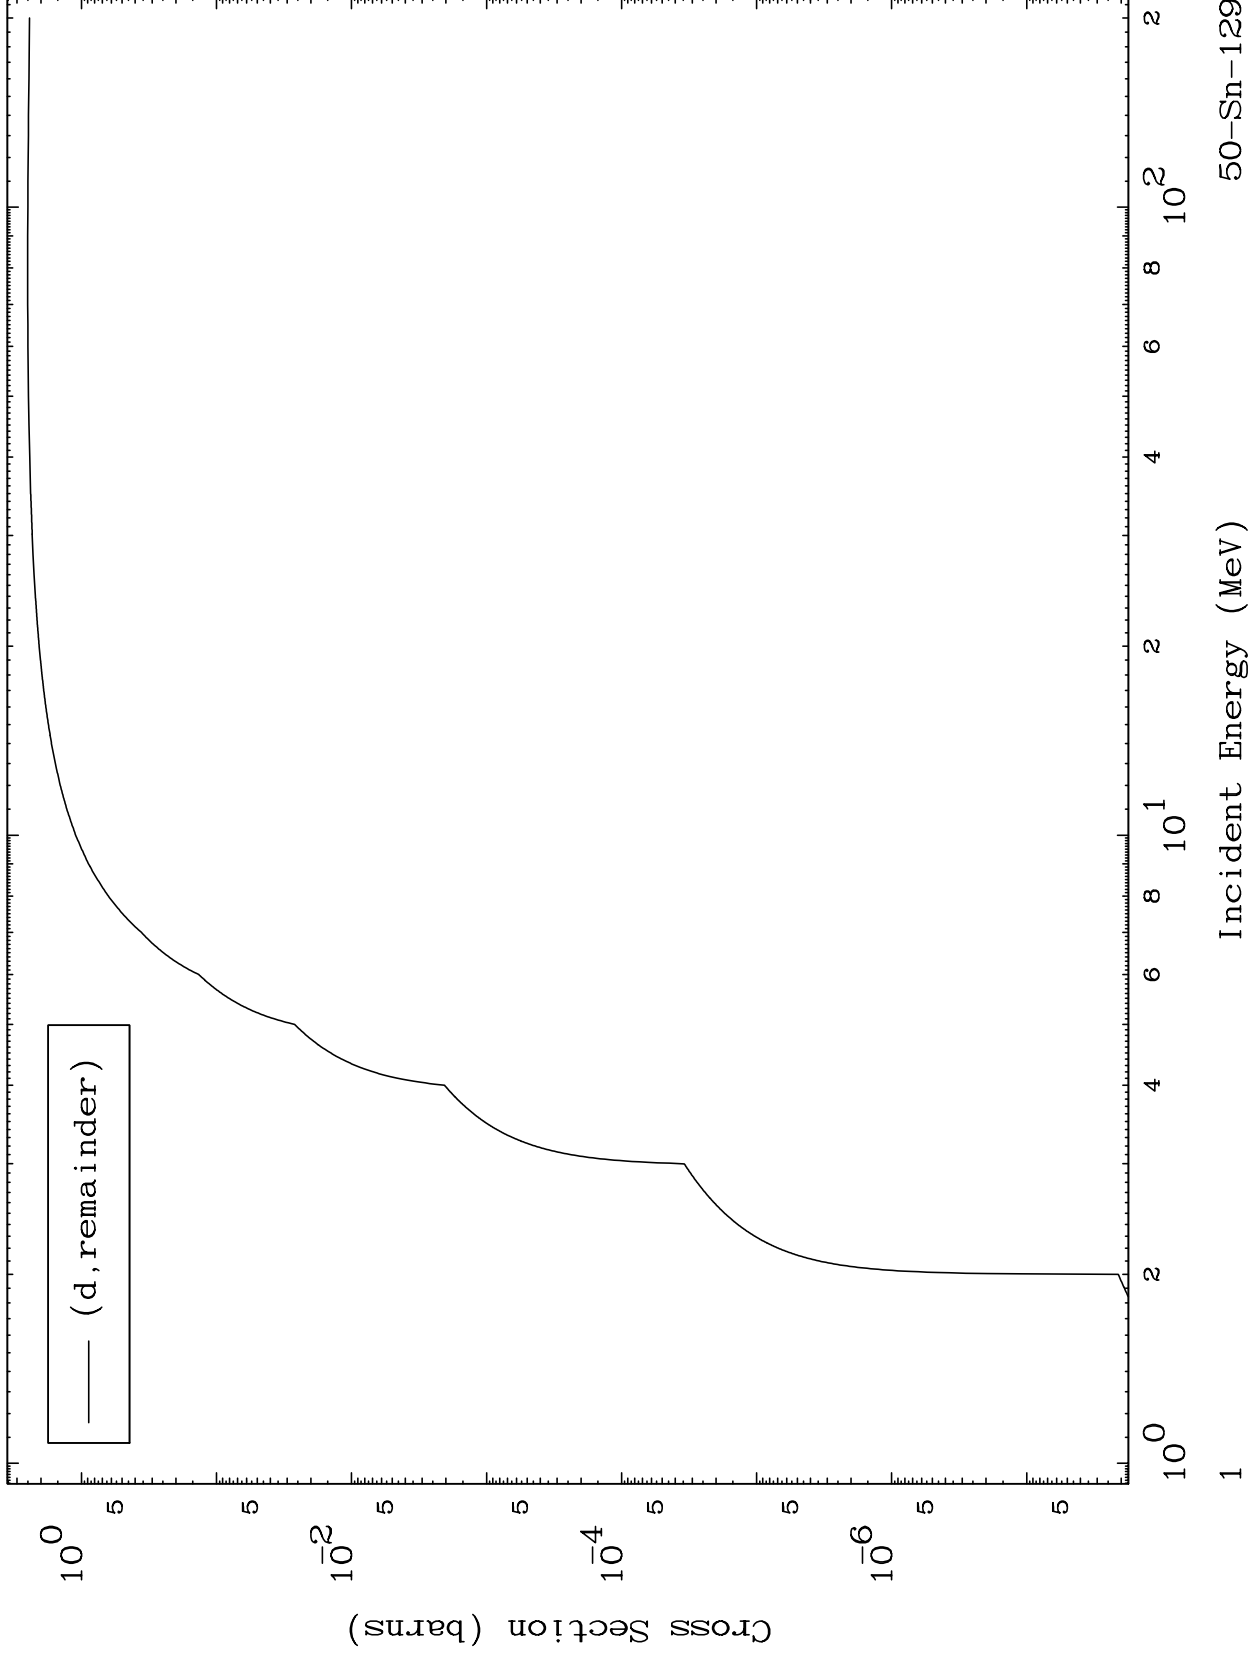

Press Mouse Button to Start

MAT 5076

Deuteron Major  
0 Kelvin Cross Sections

50-Sn-129

50-Sn-129