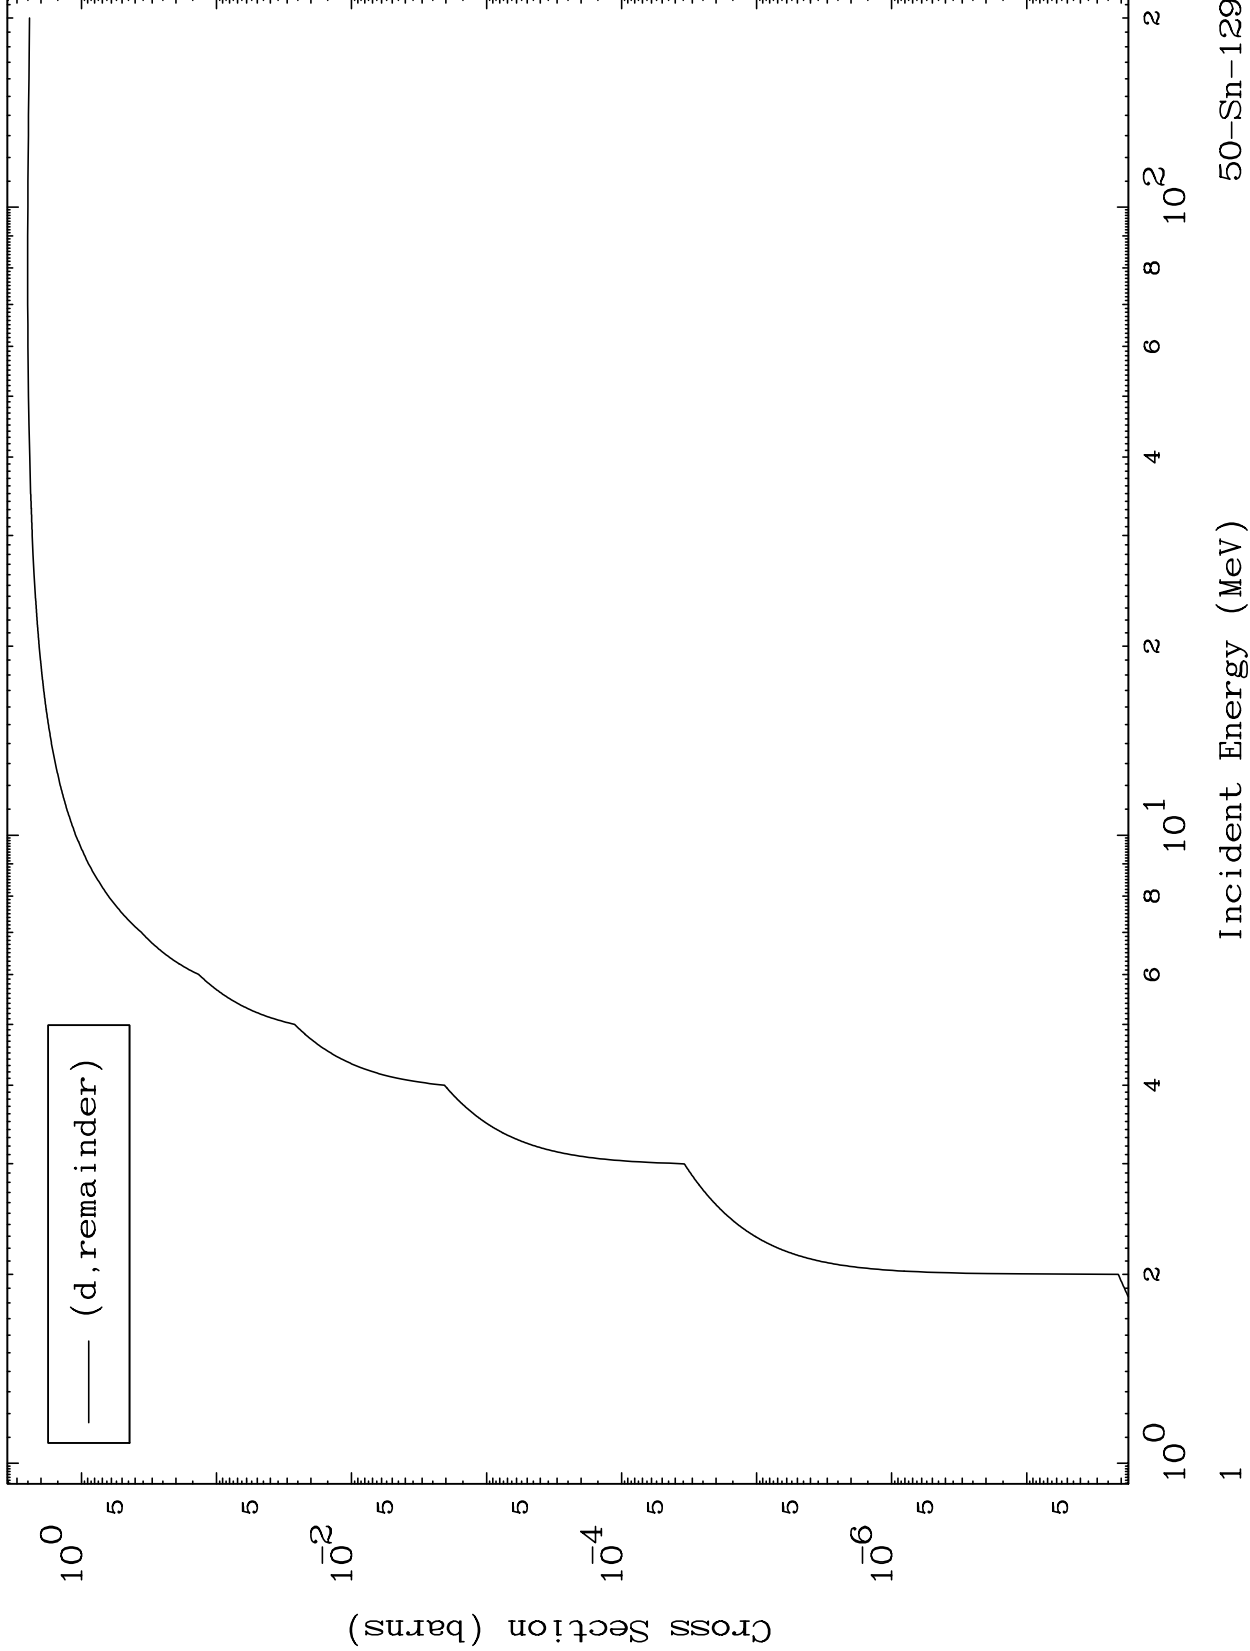

Press Mouse Button to Start

MAT 50777

Deuteron Major  
0 Kelvin Cross Sections

50-Sn-129

50-Sn-129