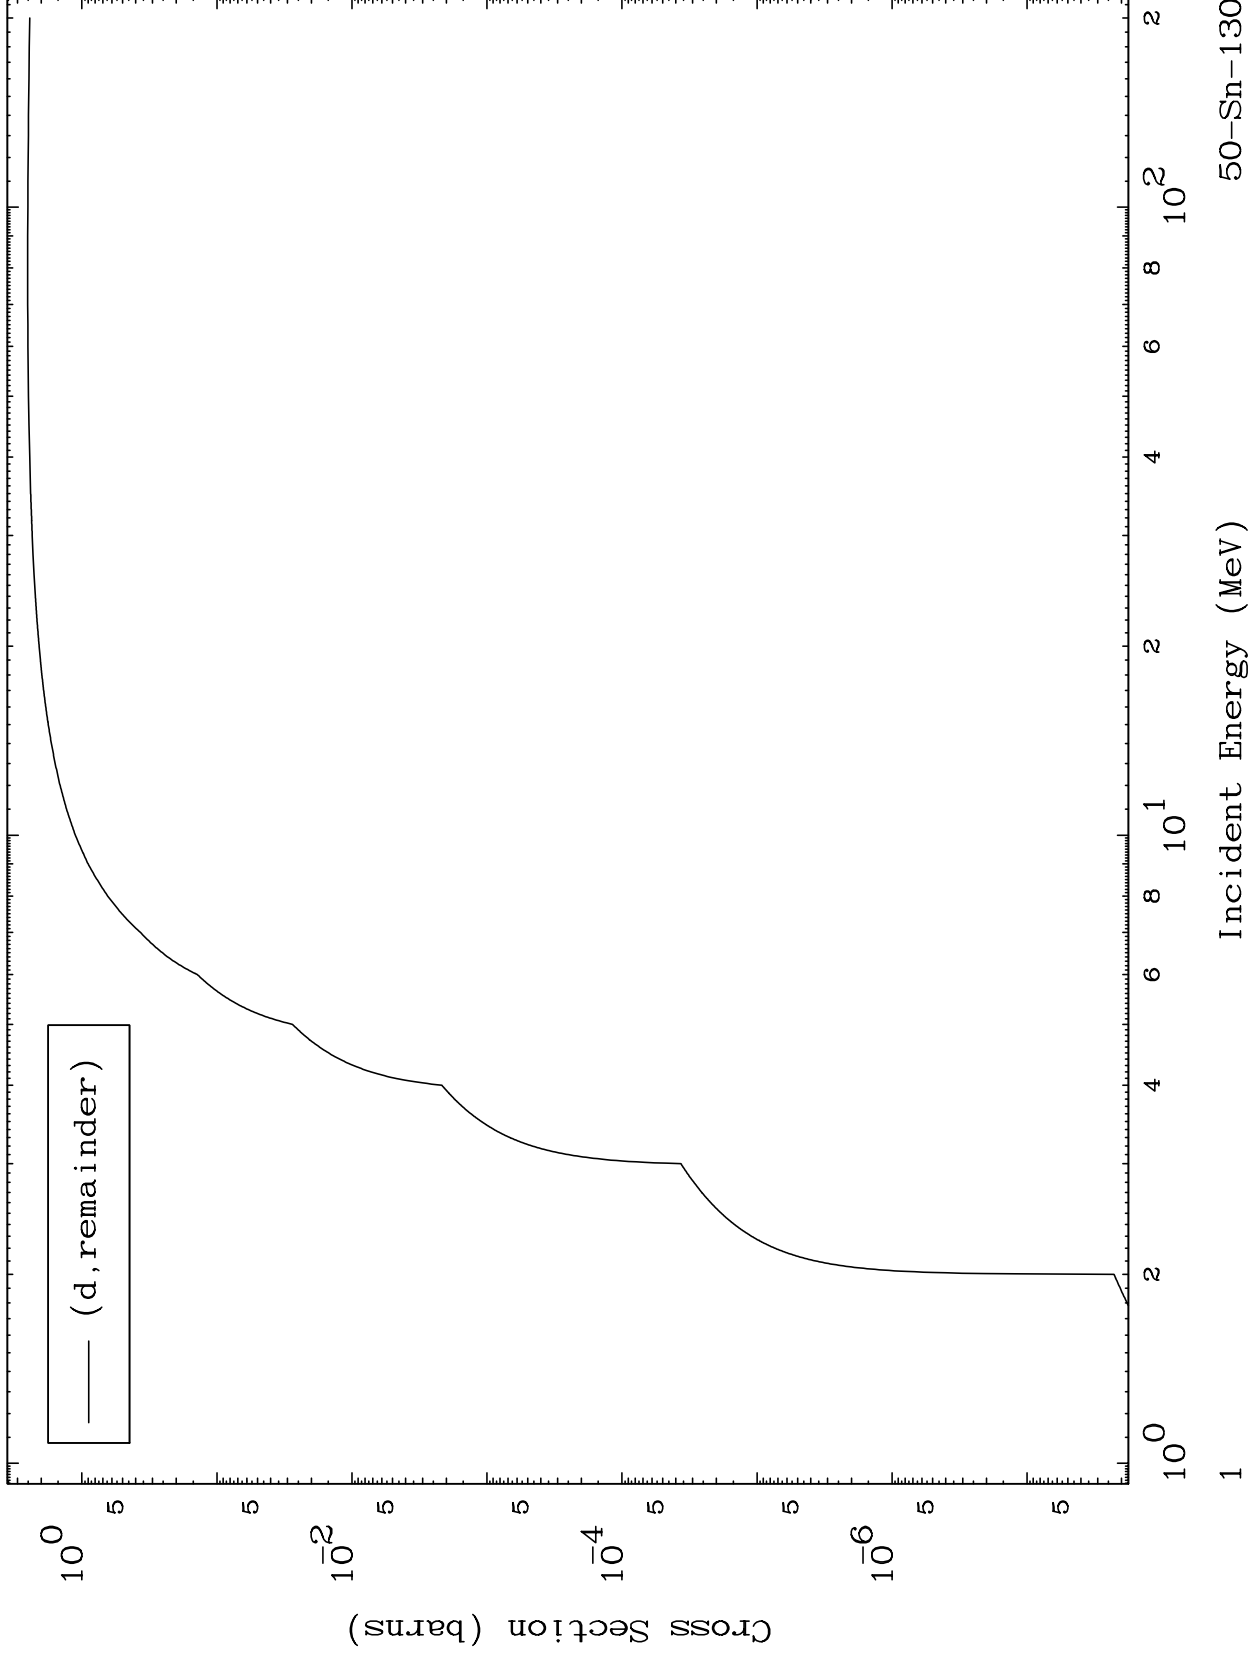

Press Mouse Button to Start

MAT 5079

Deuteron Major  
0 Kelvin Cross Sections

50-Sn-130

50-Sn-130