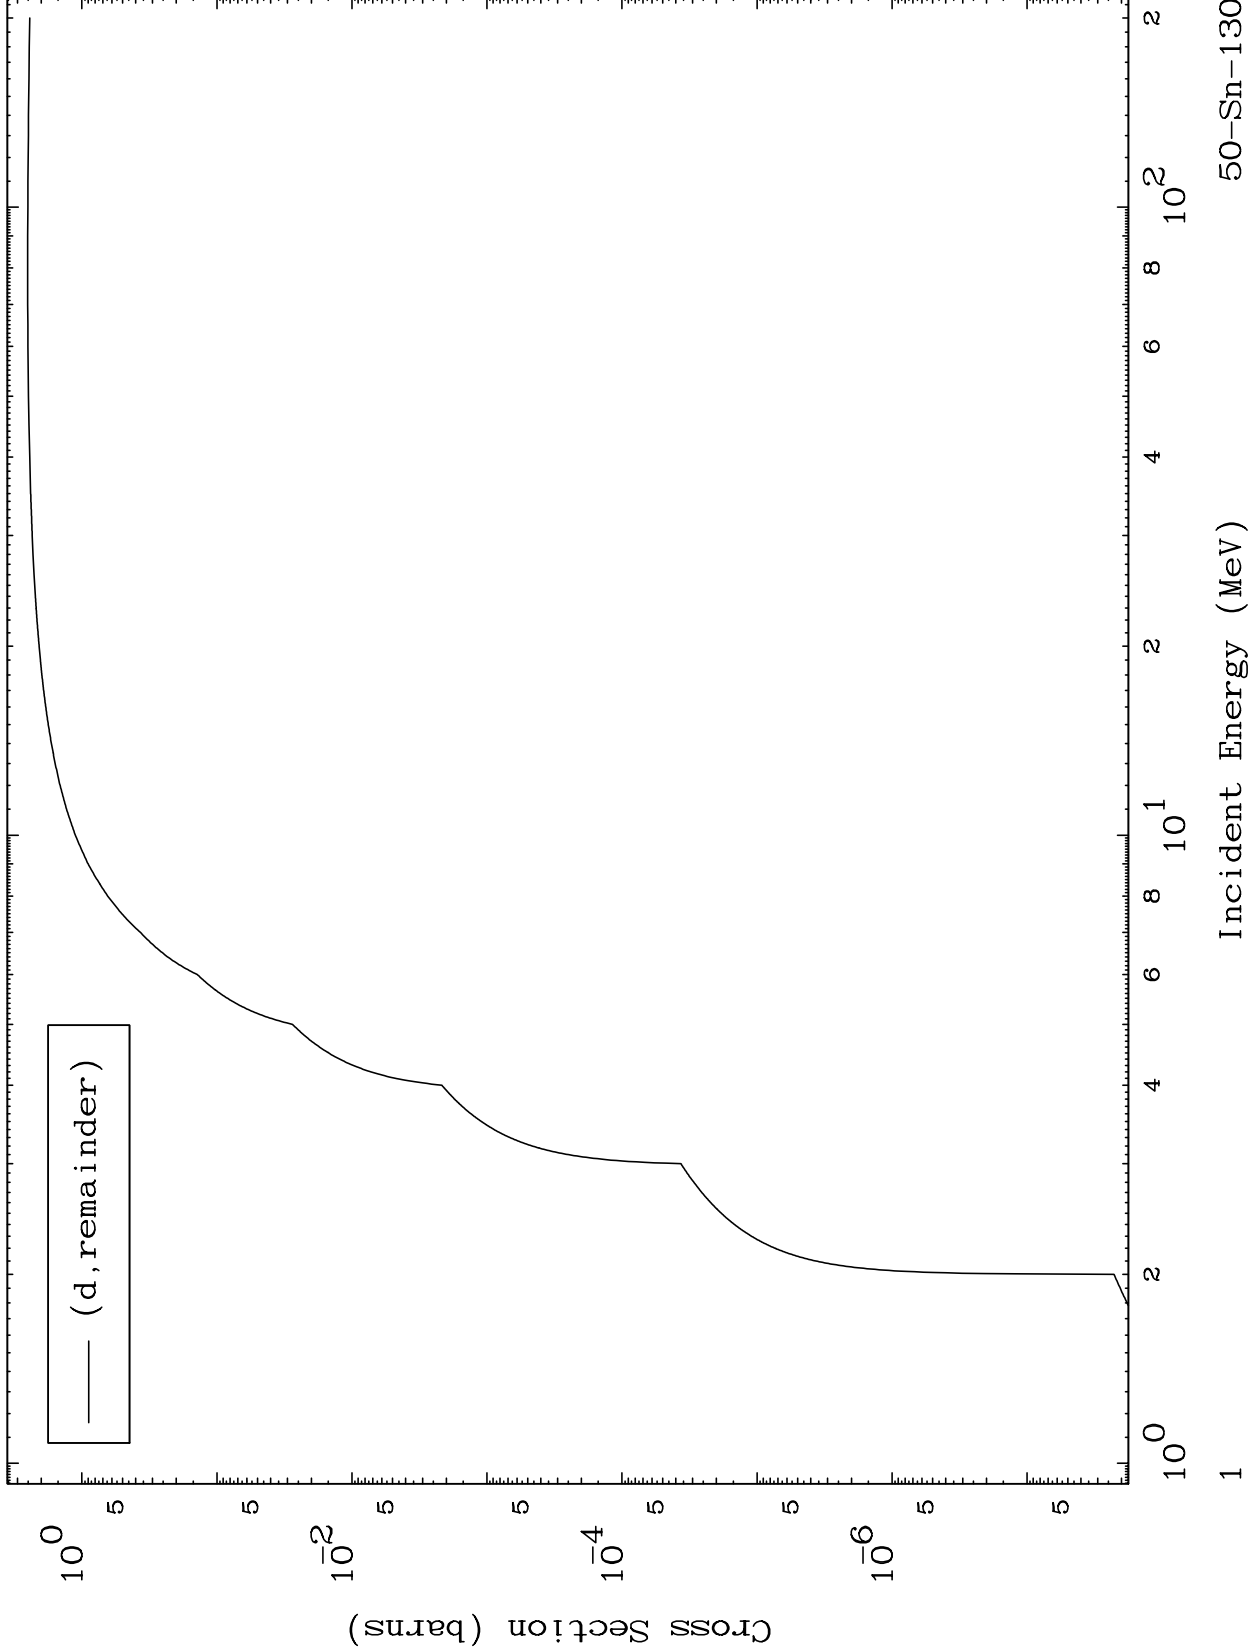

Press Mouse Button to Start

MAT 5080

Deuteron Major
0 Kelvin Cross Sections

50-Sn-130

50-Sn-130