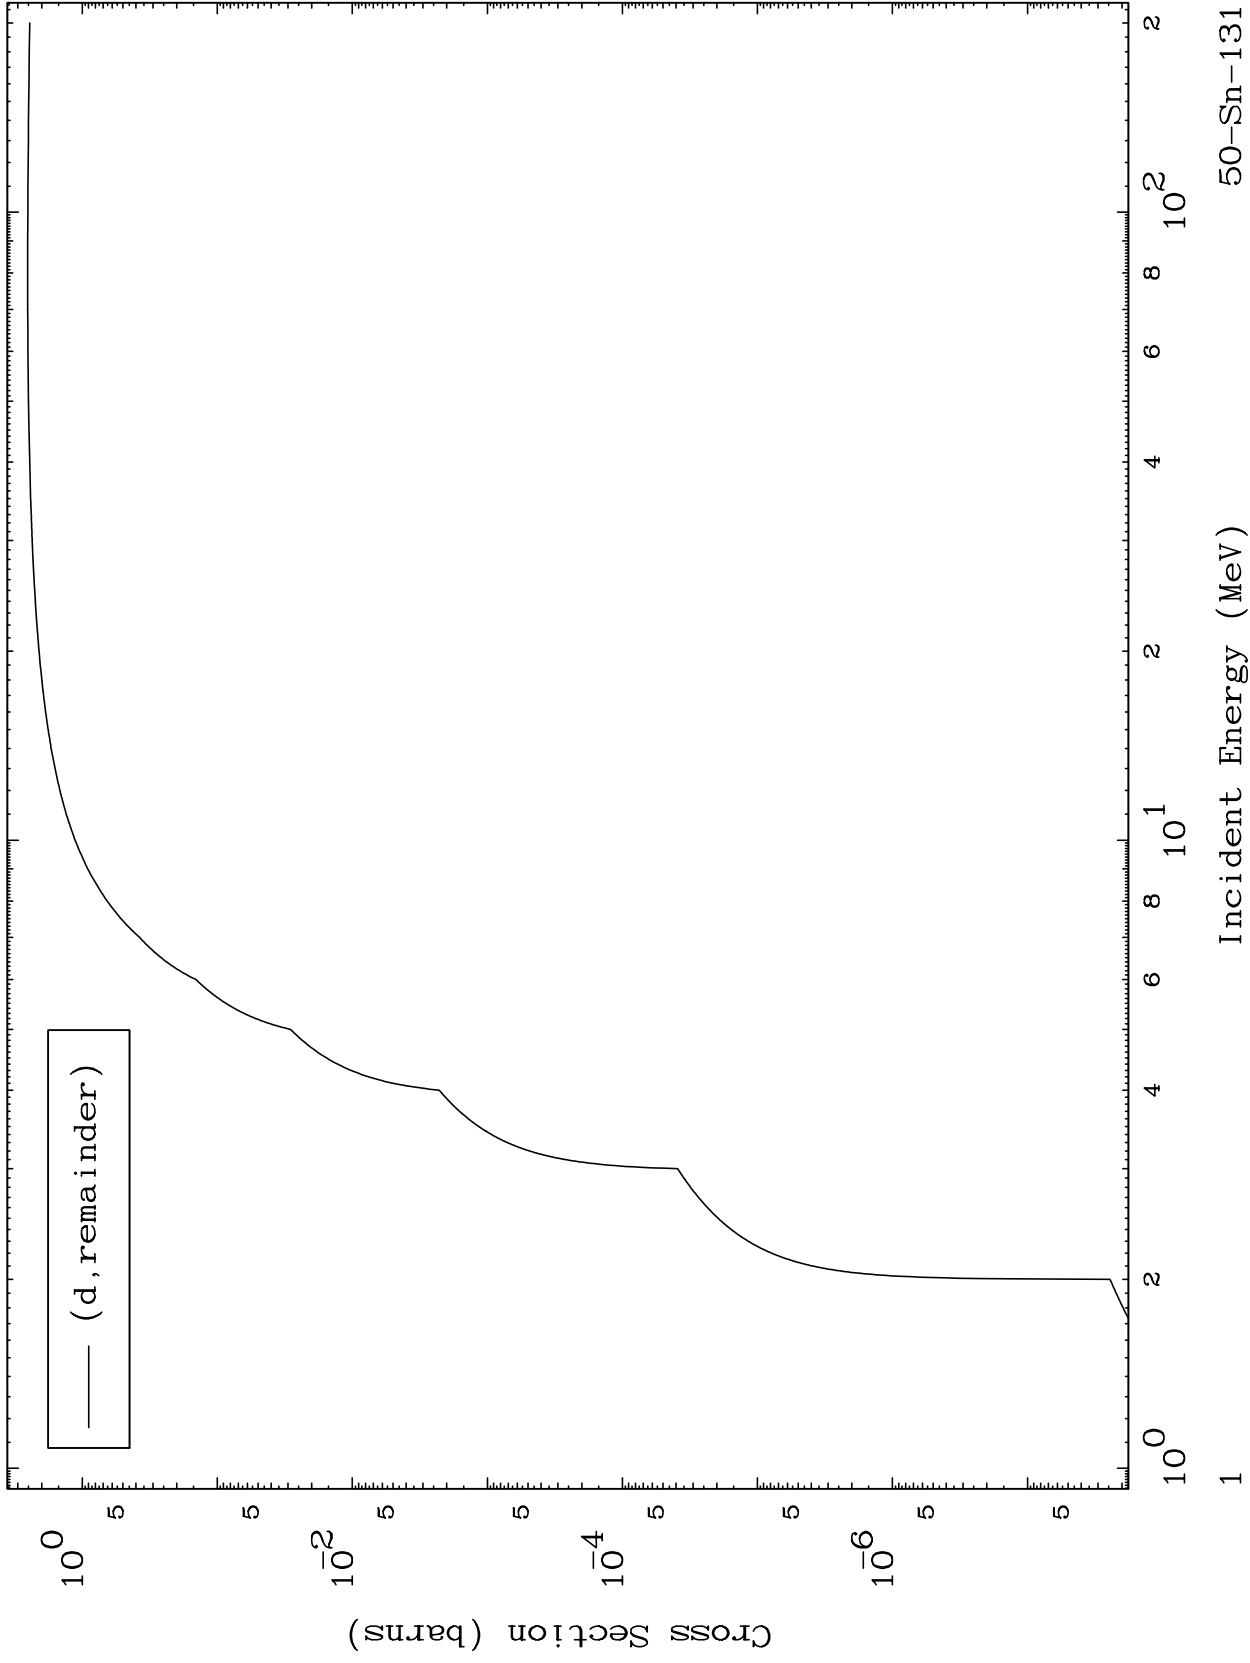

Press Mouse Button to Start

MAT 5082

Deuteron Major  
0 Kelvin Cross Sections

50-Sn-131

50-Sn-131