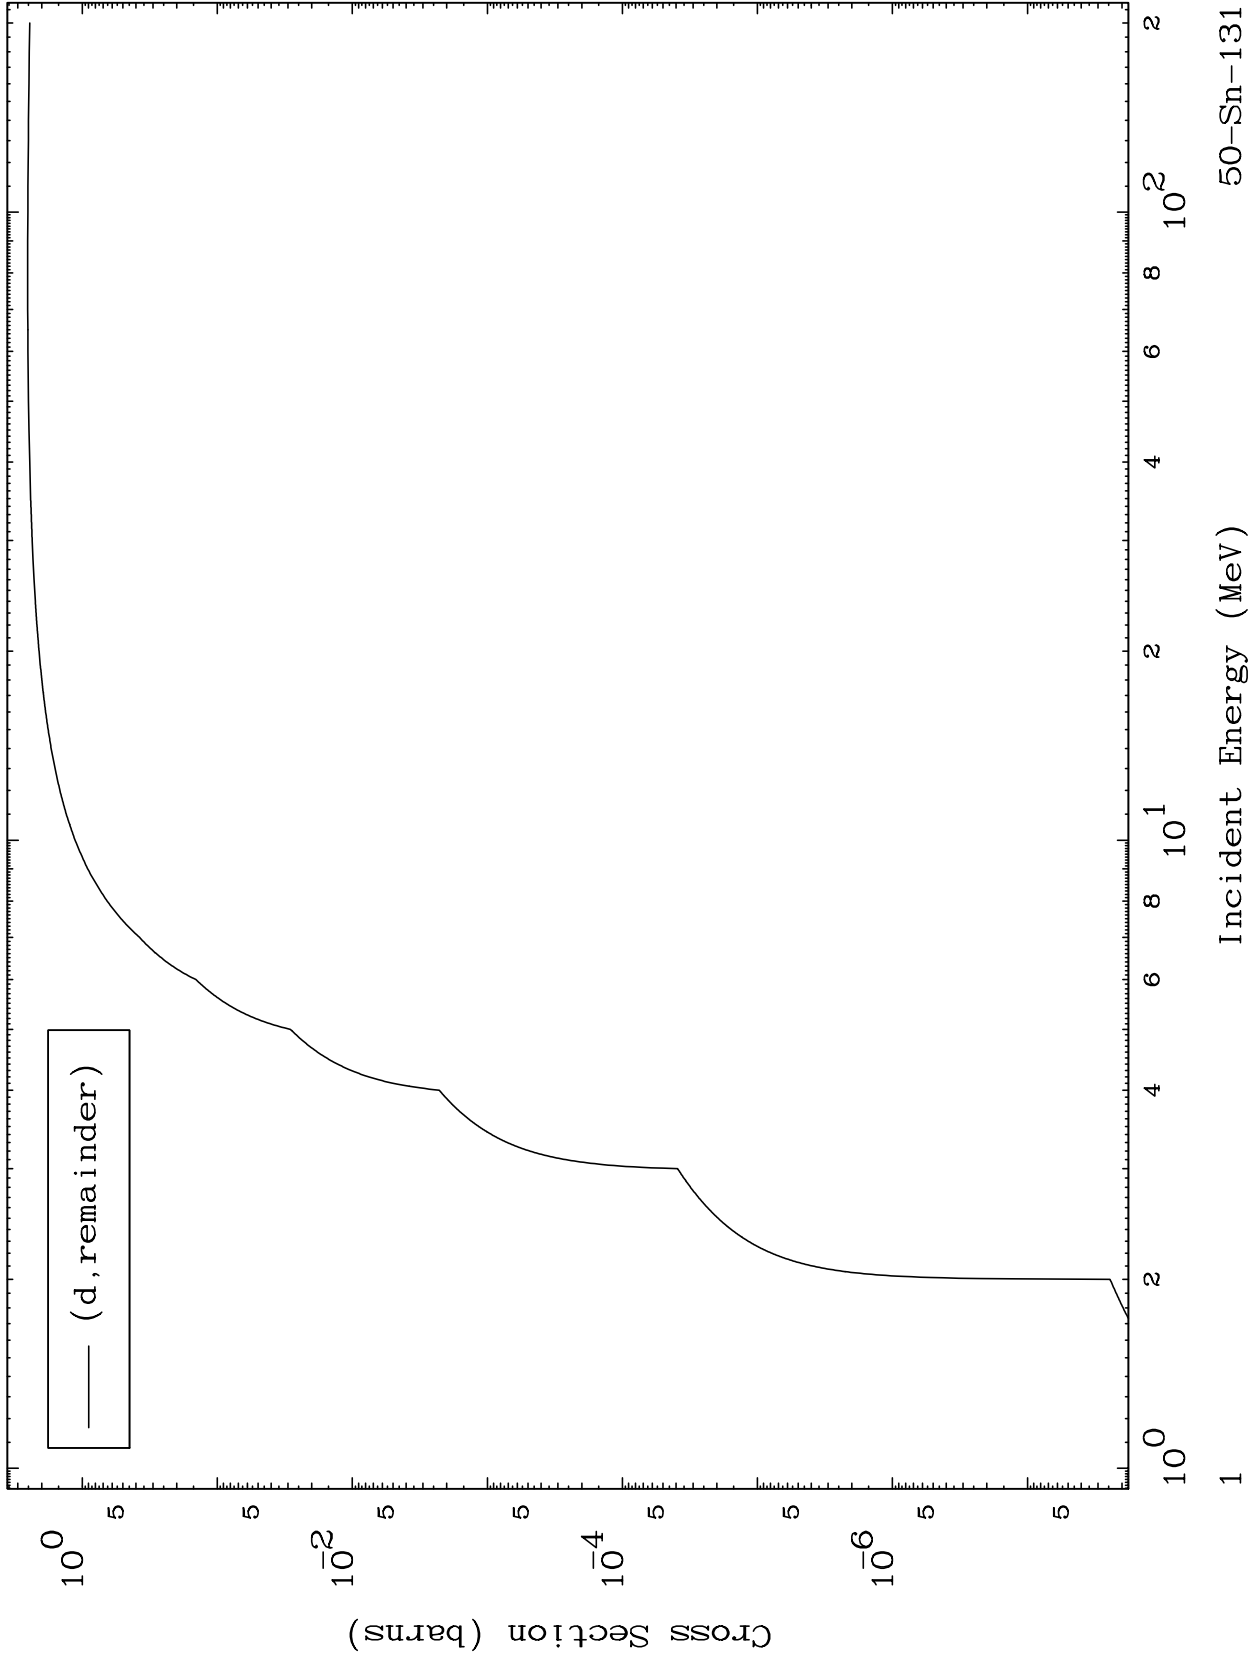

Press Mouse Button to Start

MAT 5083

Deuteron Major
0 Kelvin Cross Sections

50-Sn-131

50-Sn-131