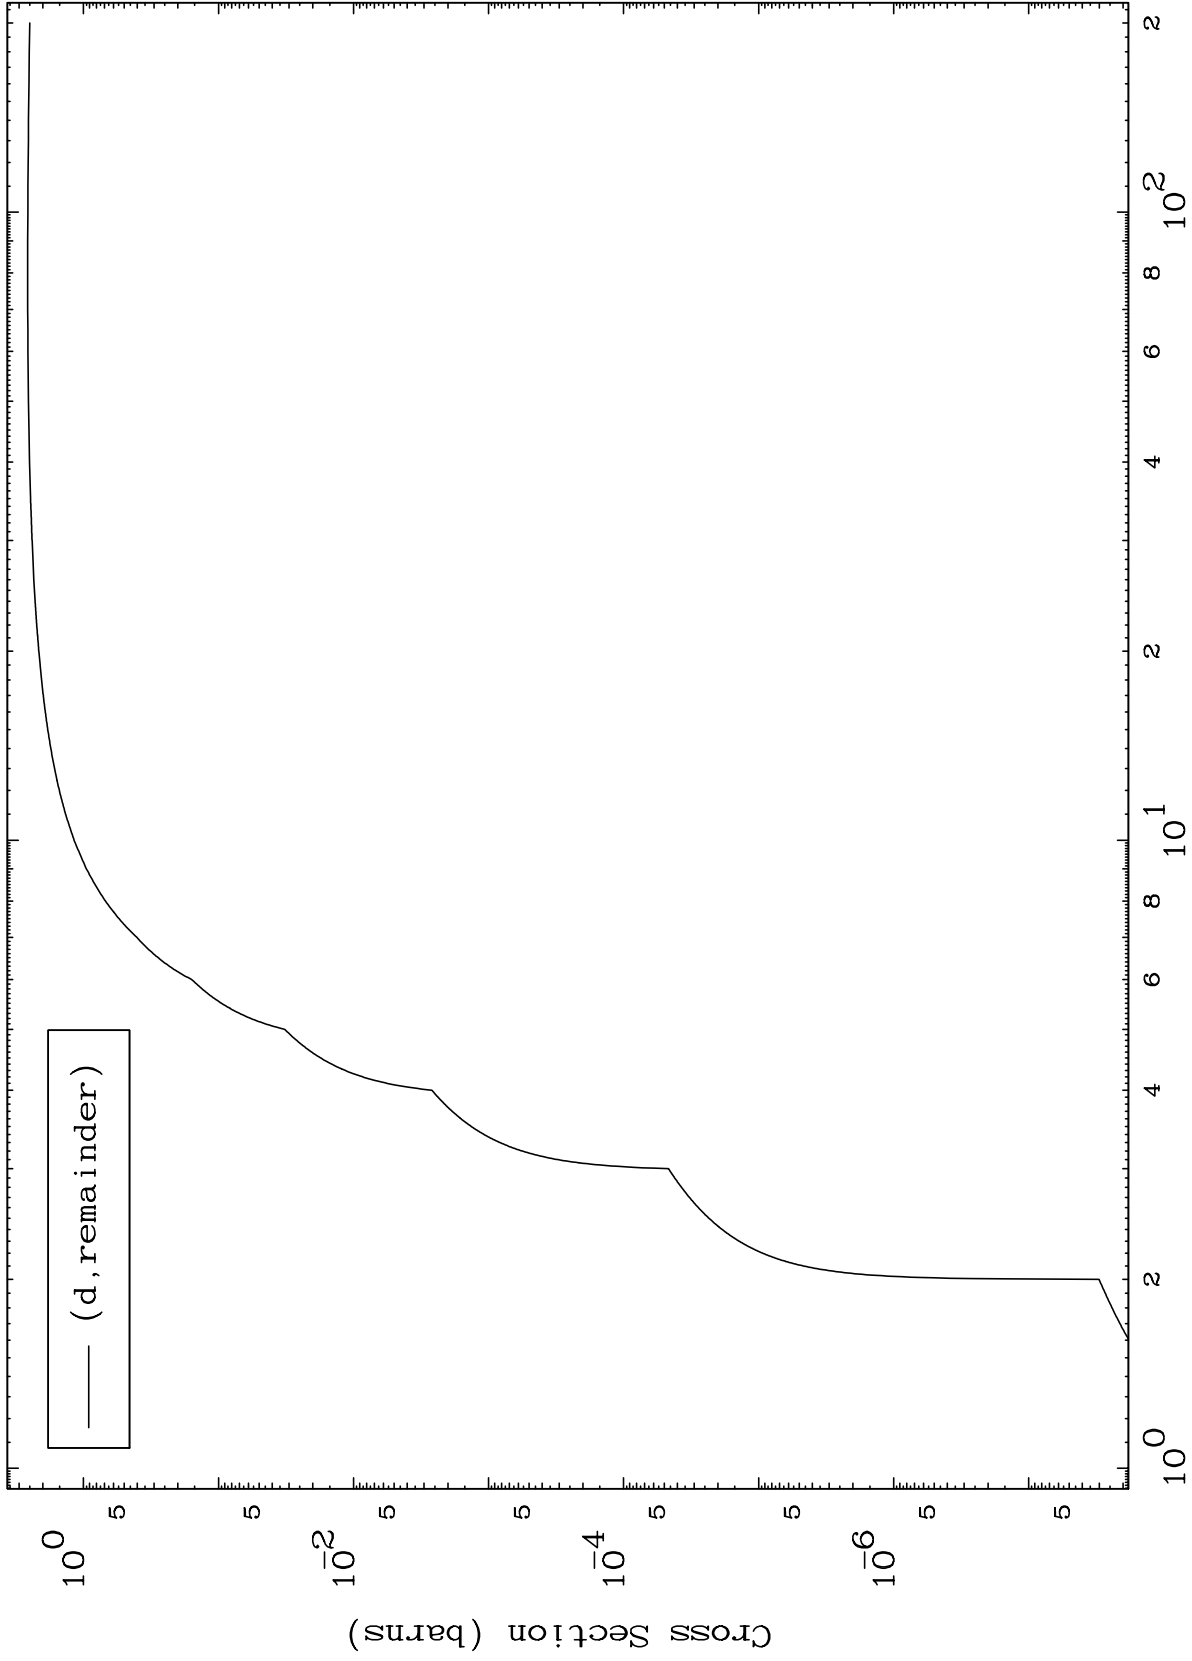

Press Mouse Button to Start

MAT 5091

Deuteron Major
0 Kelvin Cross Sections

50-Sn-134

50-Sn-134