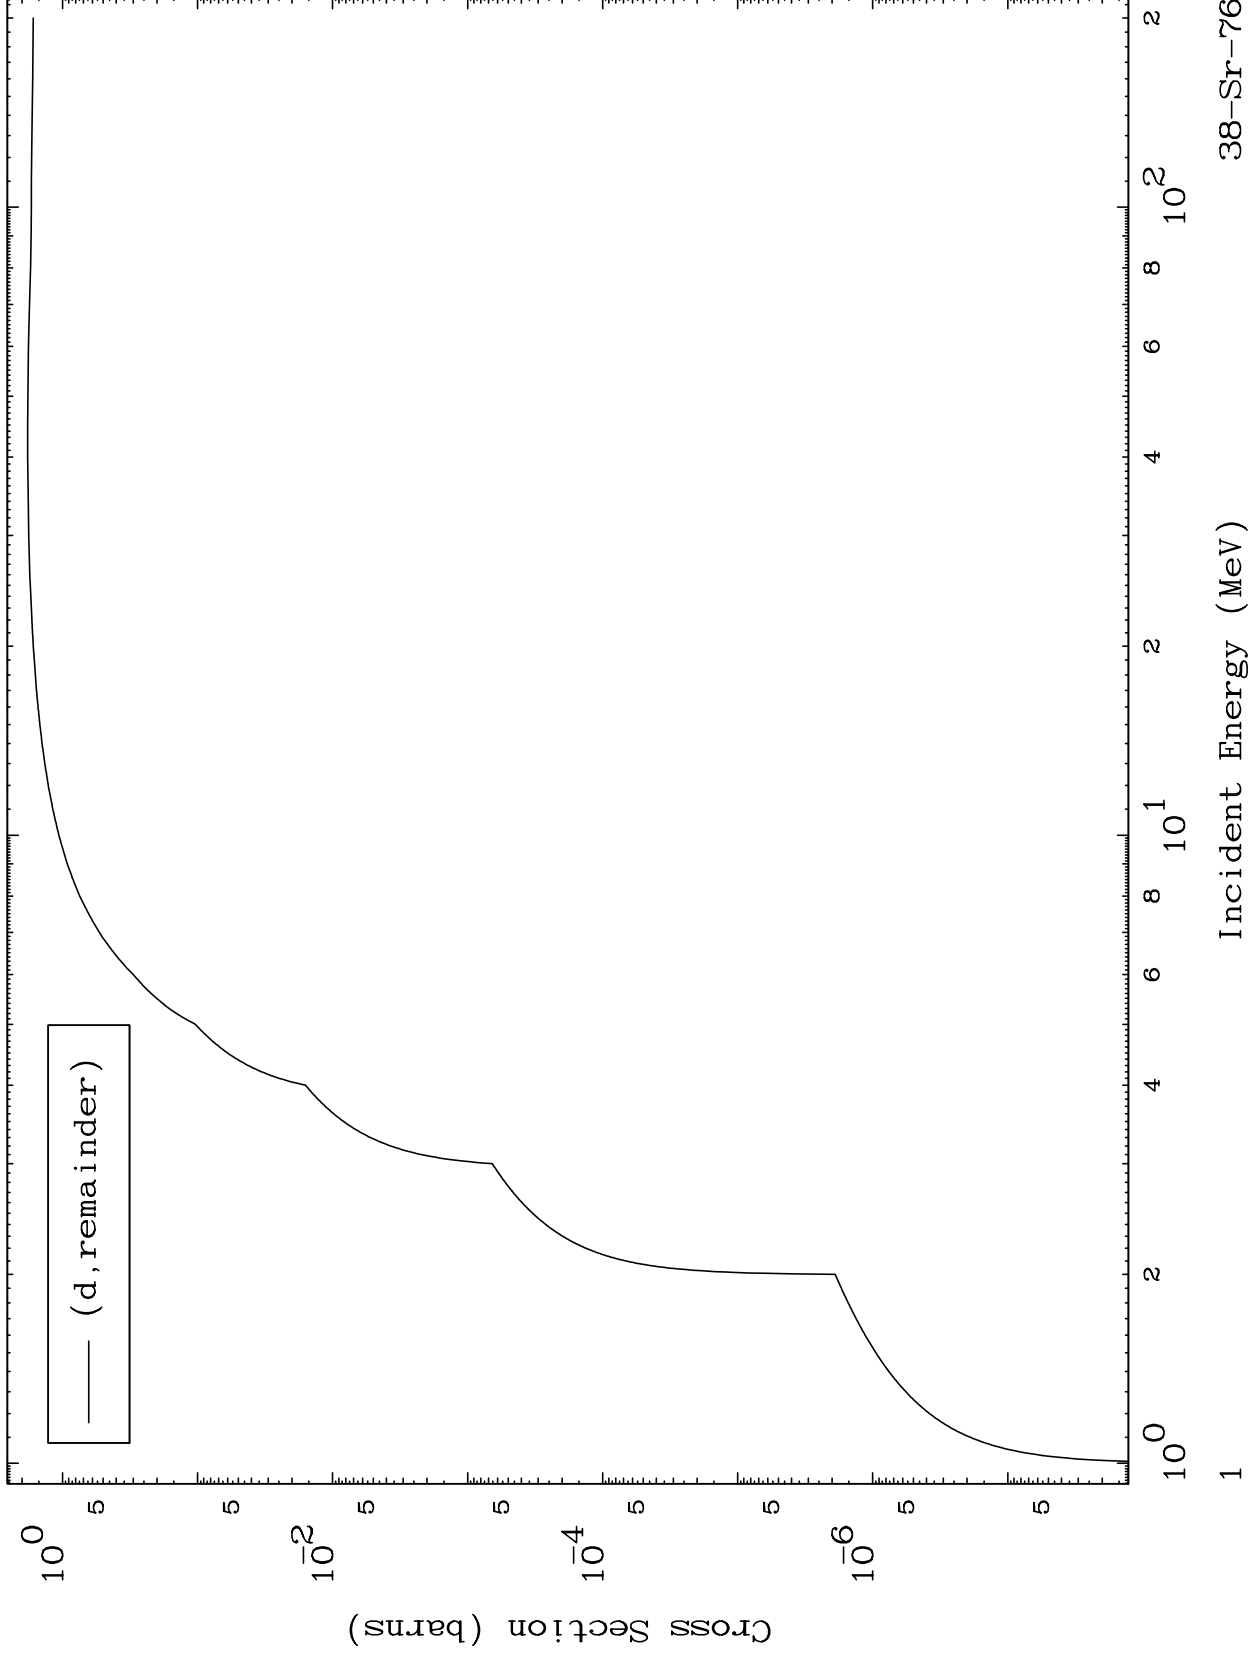

Press Mouse Button to Start

MAT 3801

Deuteron Major
0 Kelvin Cross Sections

38-Sr-76

38-Sr-76