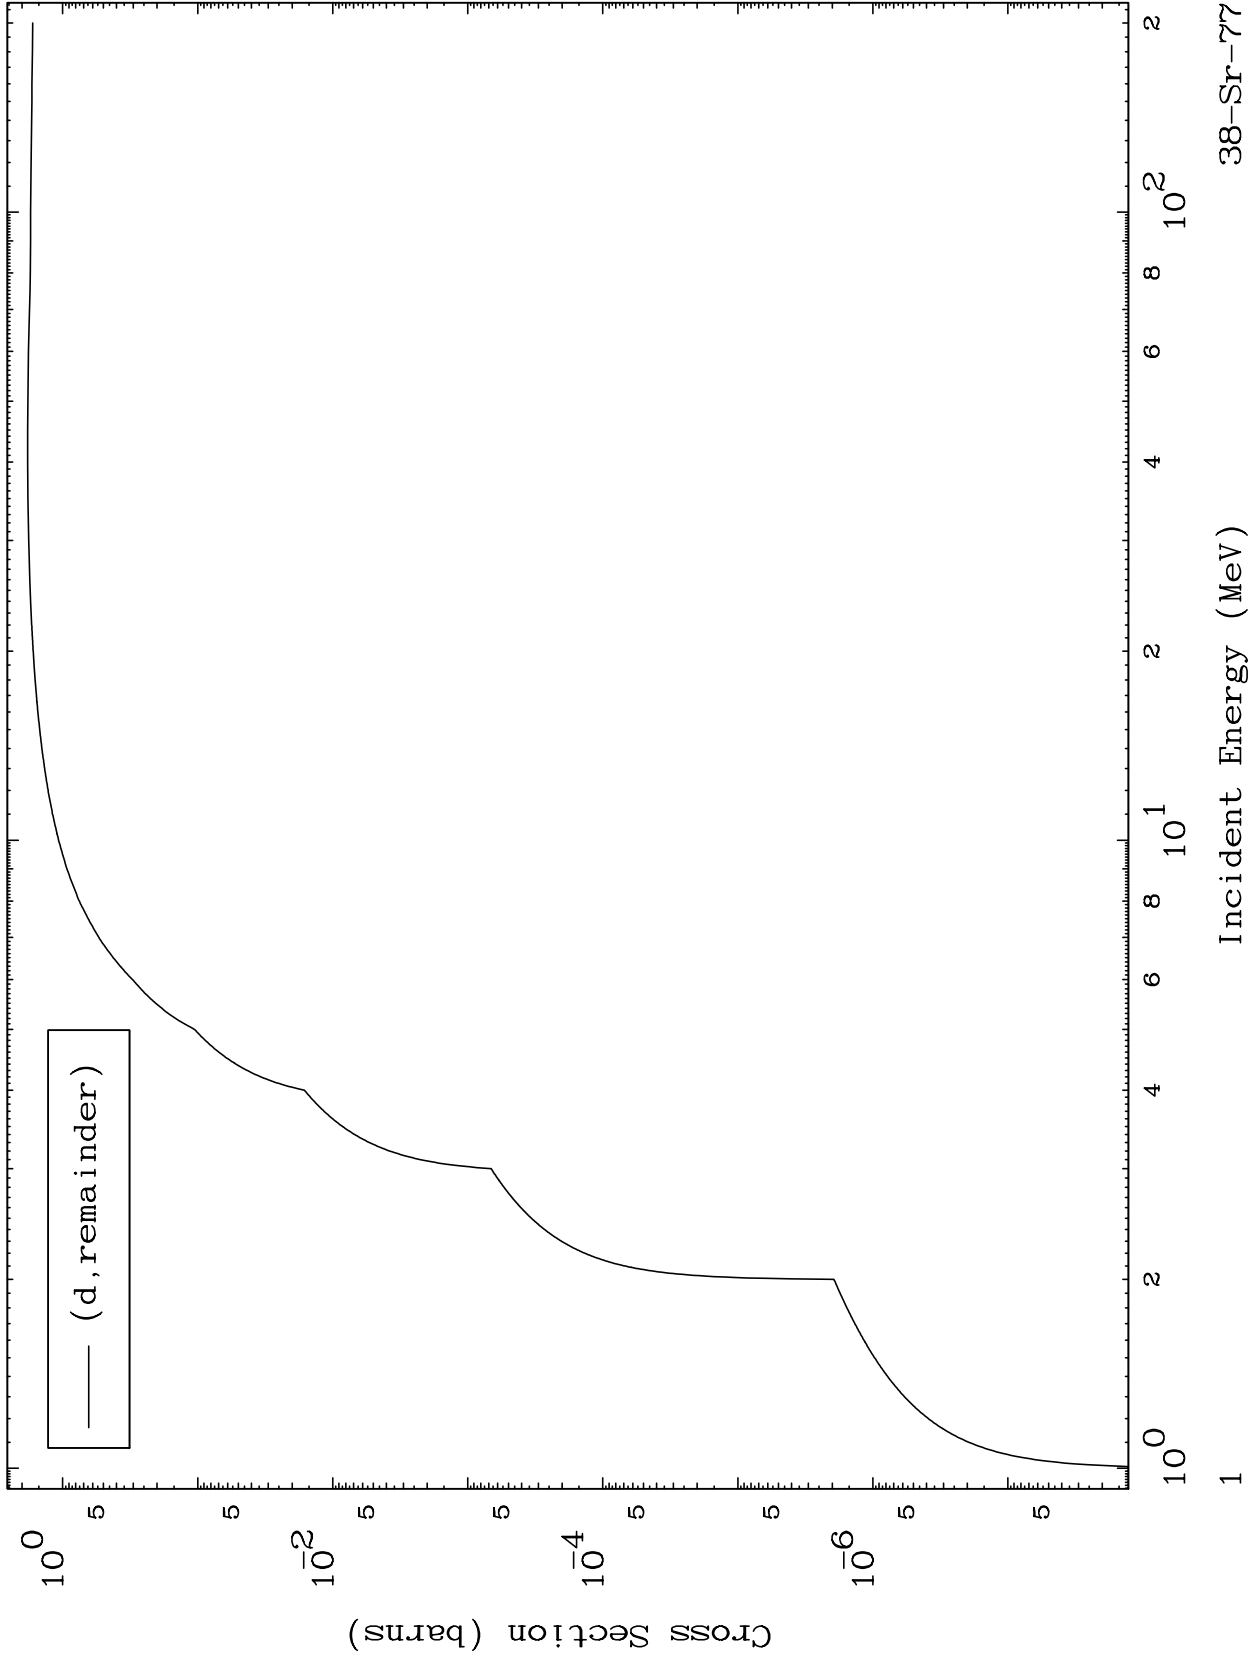

Press Mouse Button to Start

MAT 3804

Deuteron Major
0 Kelvin Cross Sections

38-Sr-77

Incident Energy (MeV)

38-Sr-77