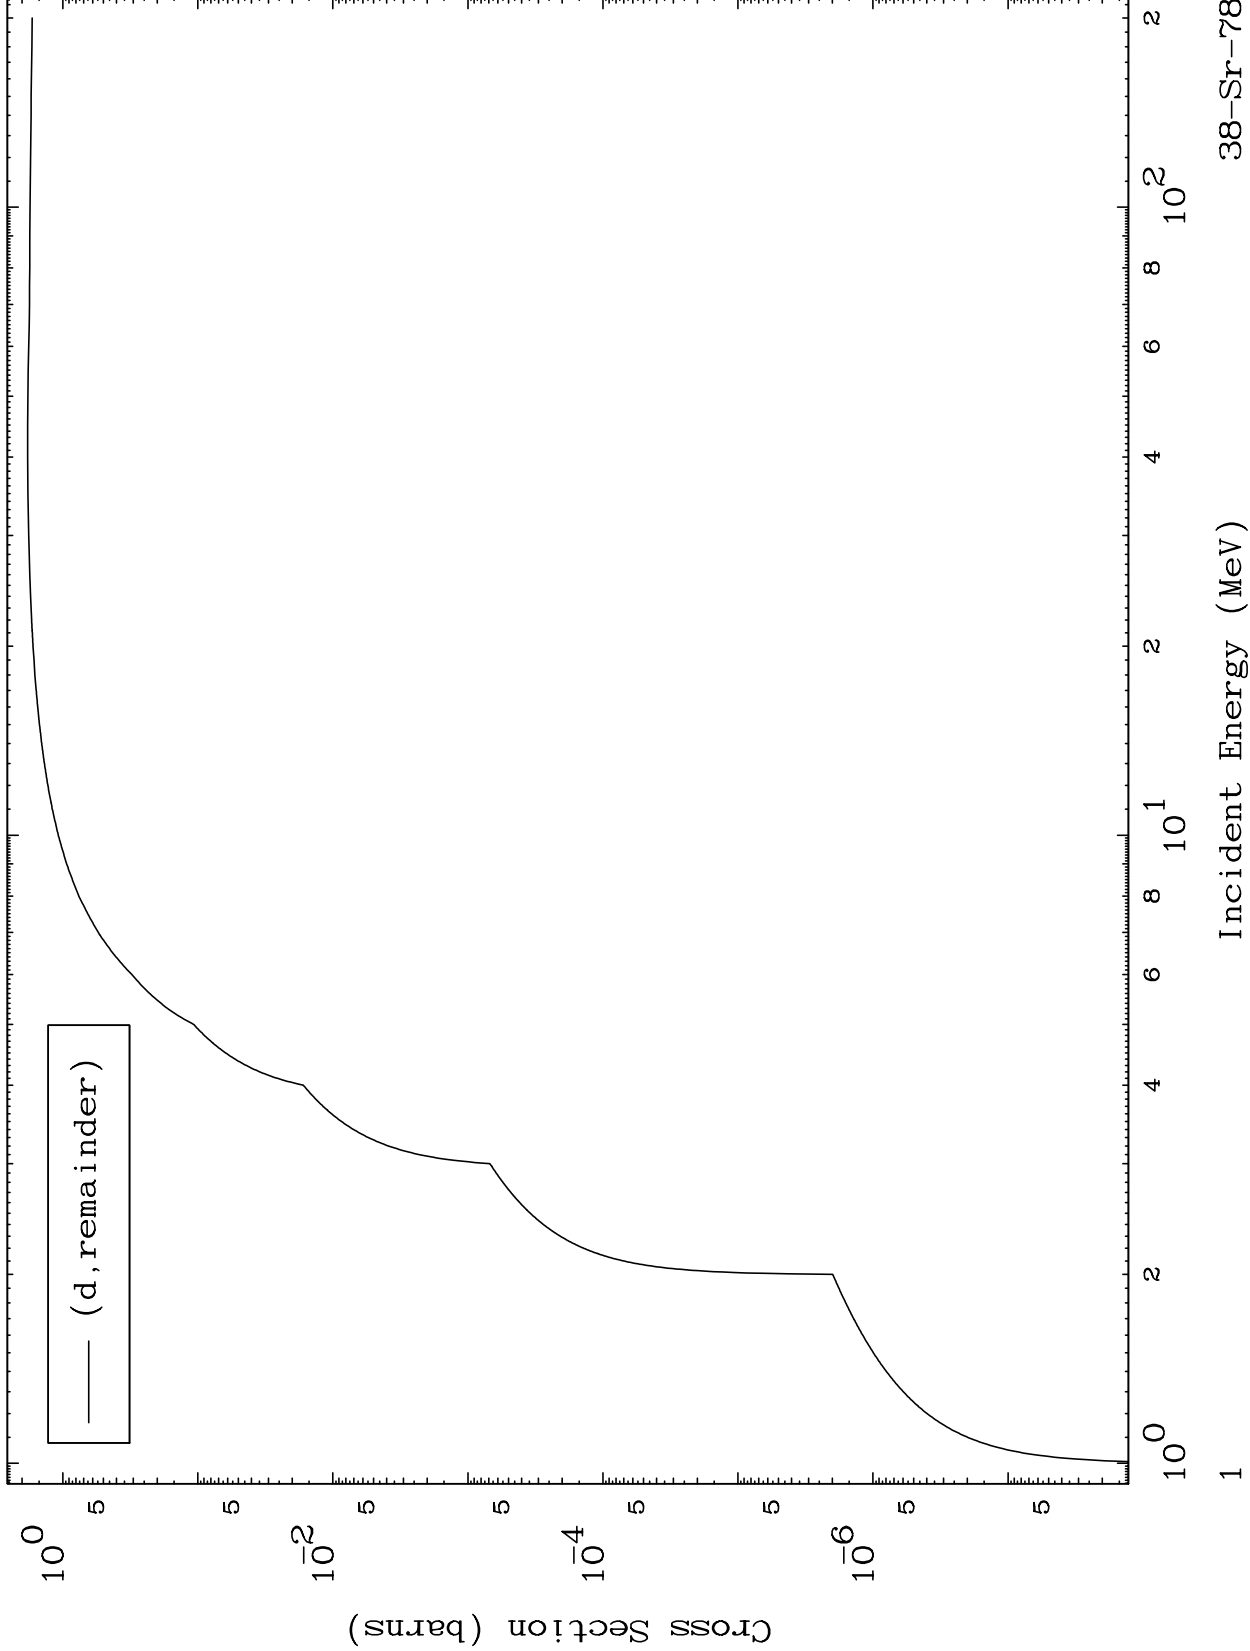

Press Mouse Button to Start

MAT 3807

Deuteron Major
0 Kelvin Cross Sections

38-Sr-78

38-Sr-78