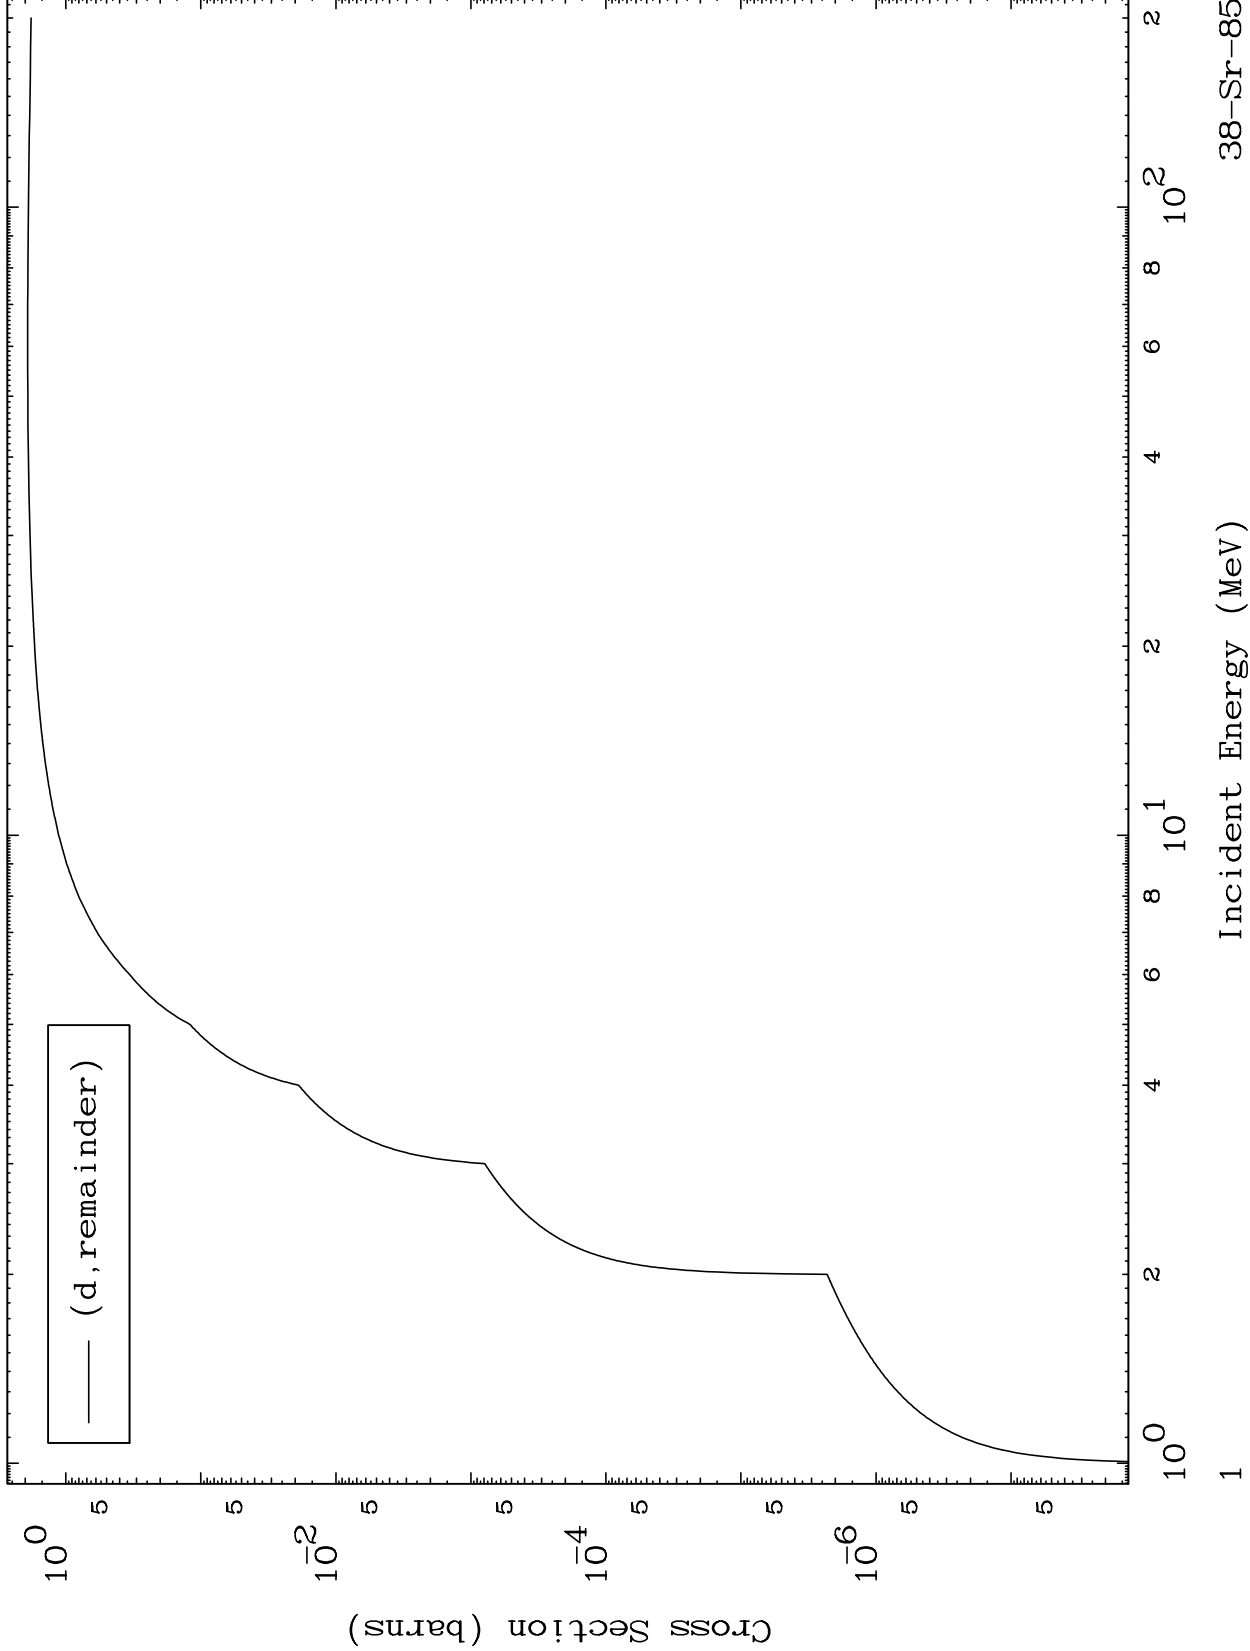

Press Mouse Button to Start

MAT 3828

Deuteron Major  
0 Kelvin Cross Sections

38-Sr-85

38-Sr-85