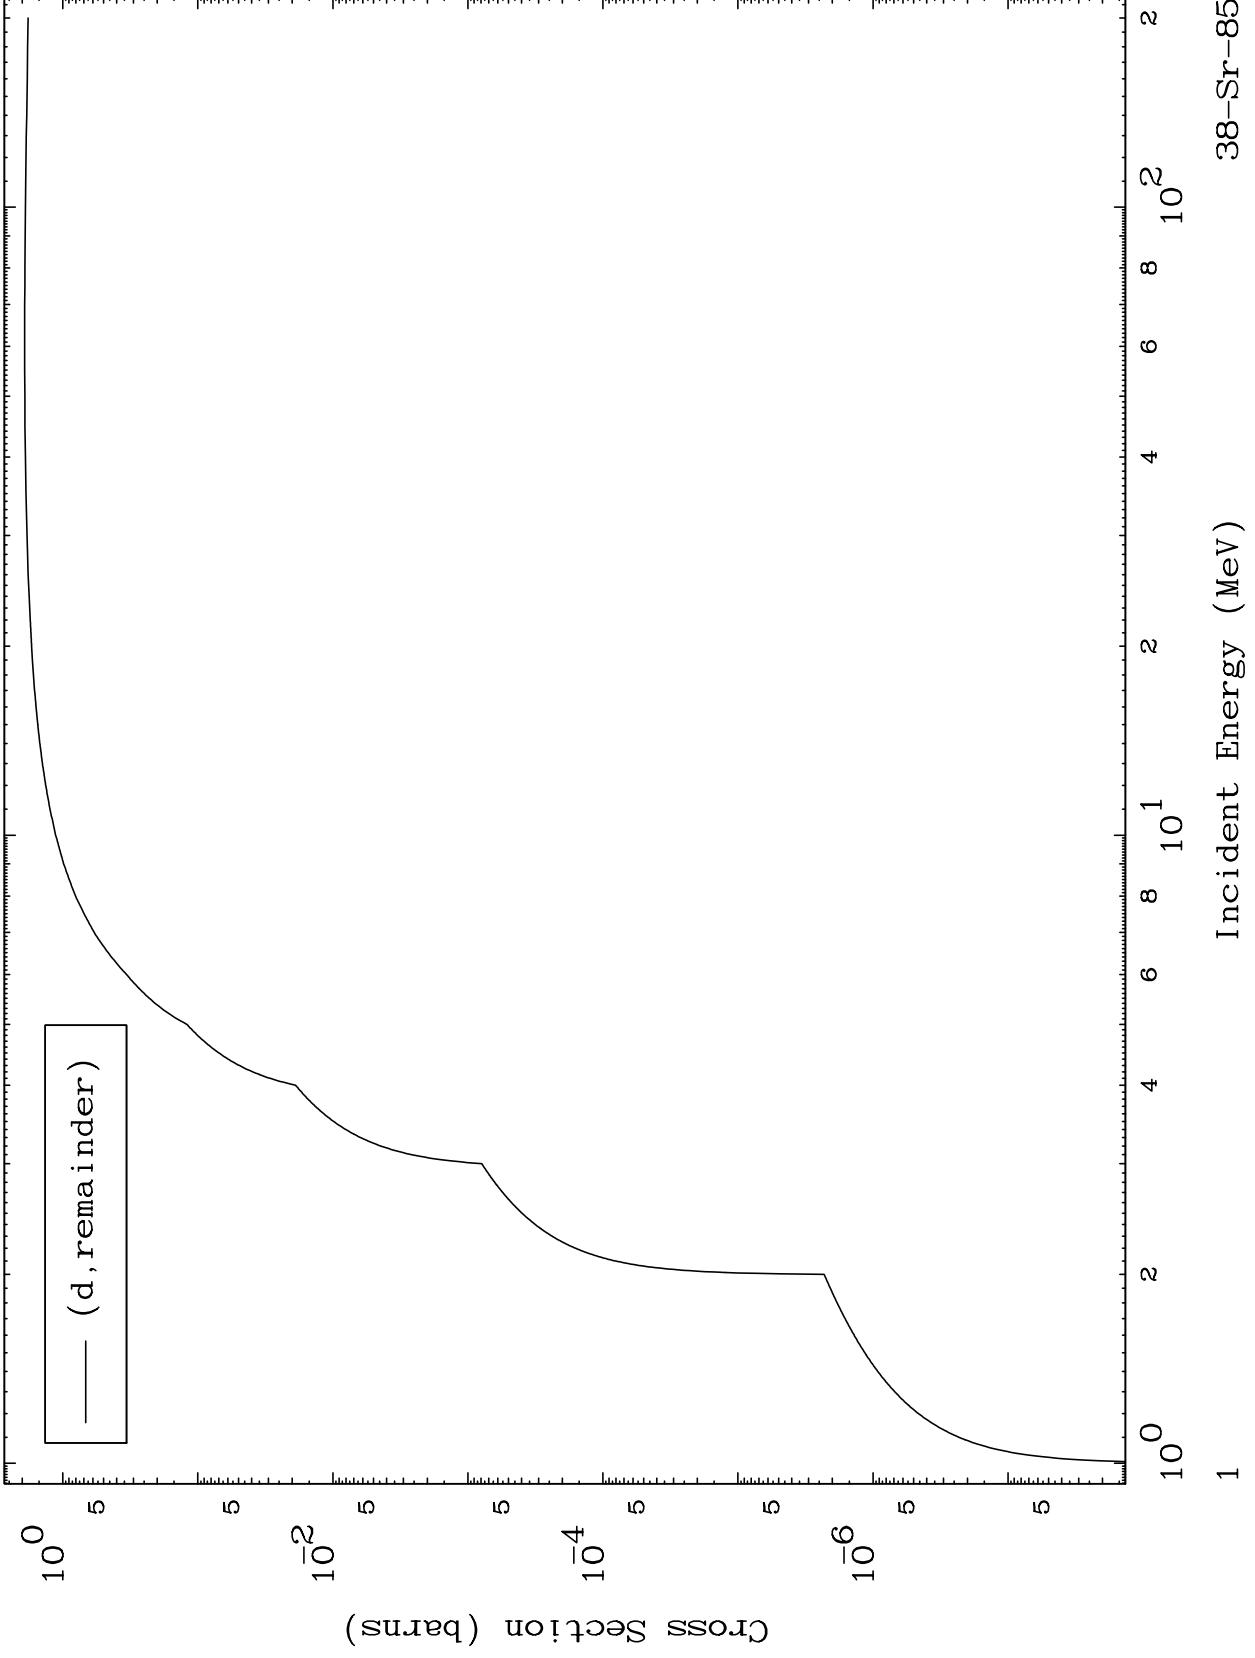

Press Mouse Button to Start

MAT 3829

Deuteron Major
0 Kelvin Cross Sections

38-Sr-85

38-Sr-85