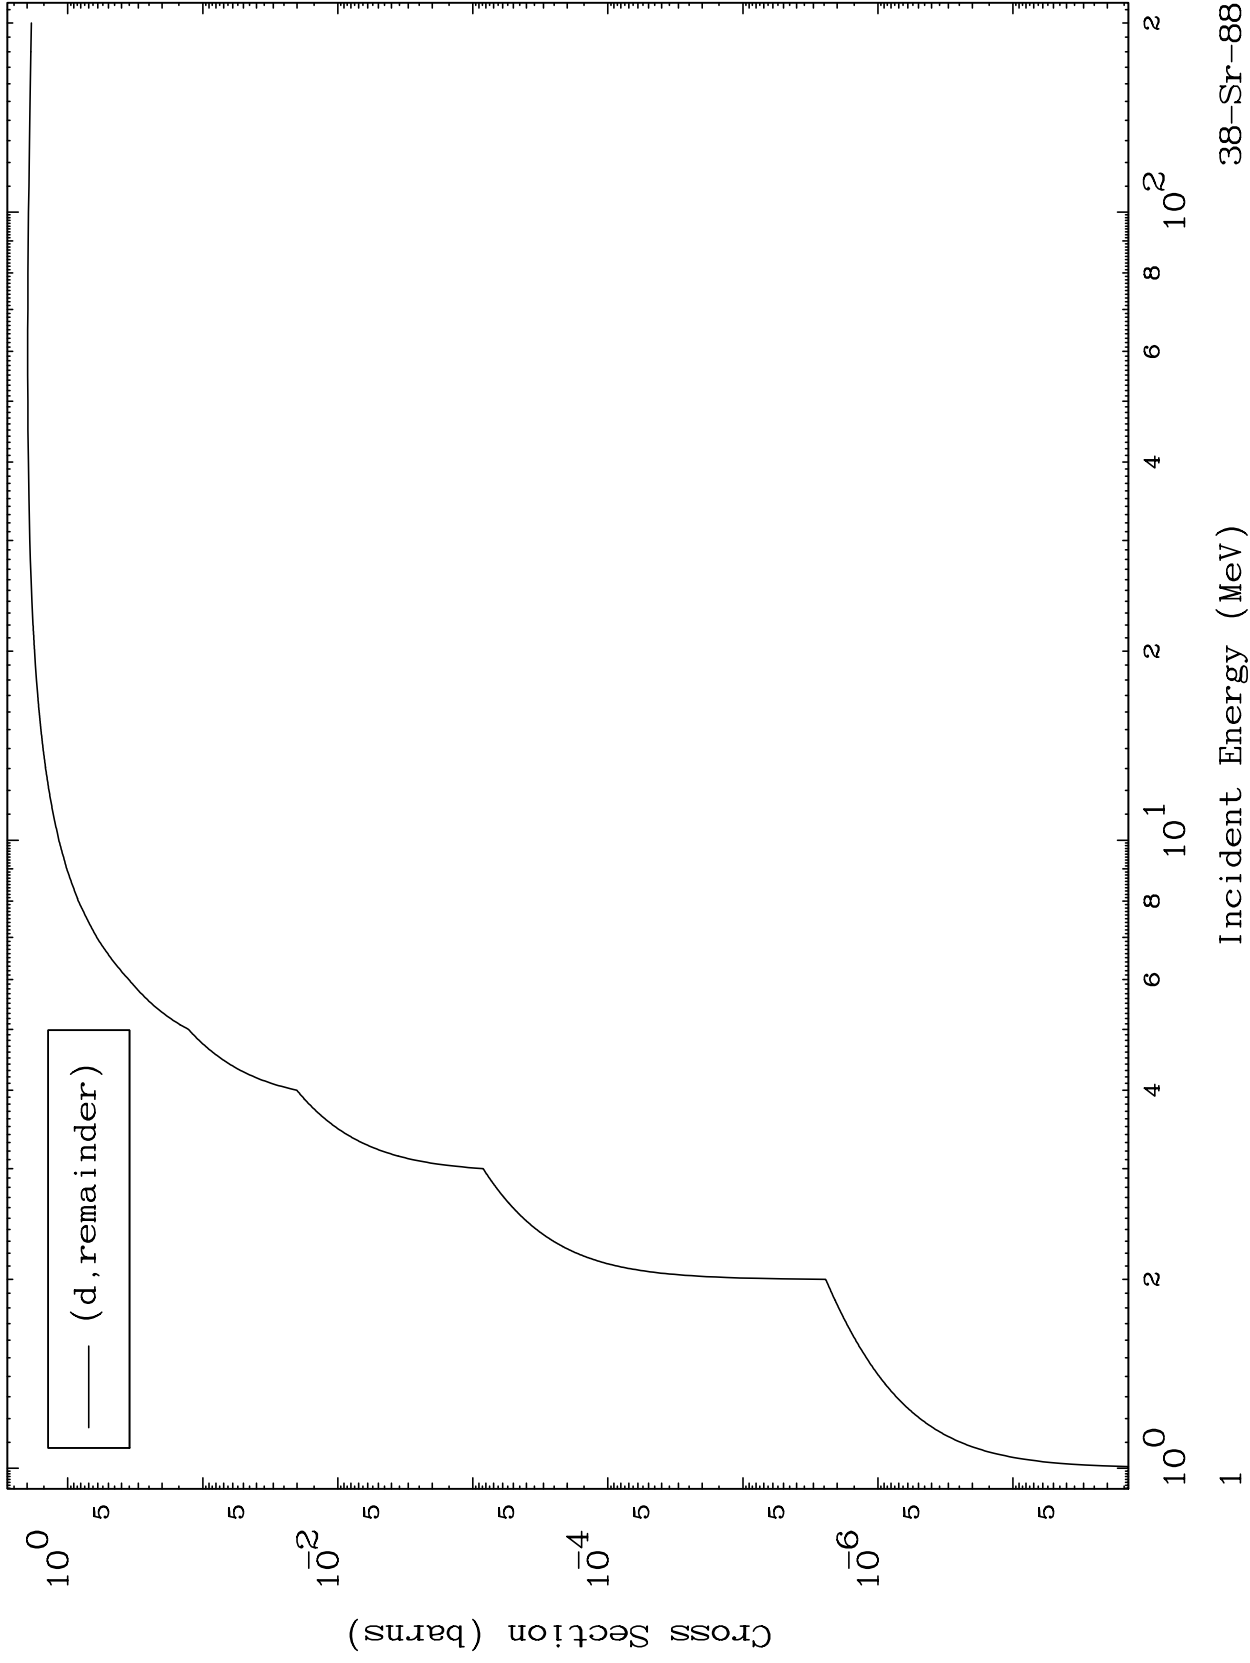

Press Mouse Button to Start

MAT 3837

Deuteron Major  
0 Kelvin Cross Sections

38-Sr-88

38-Sr-88