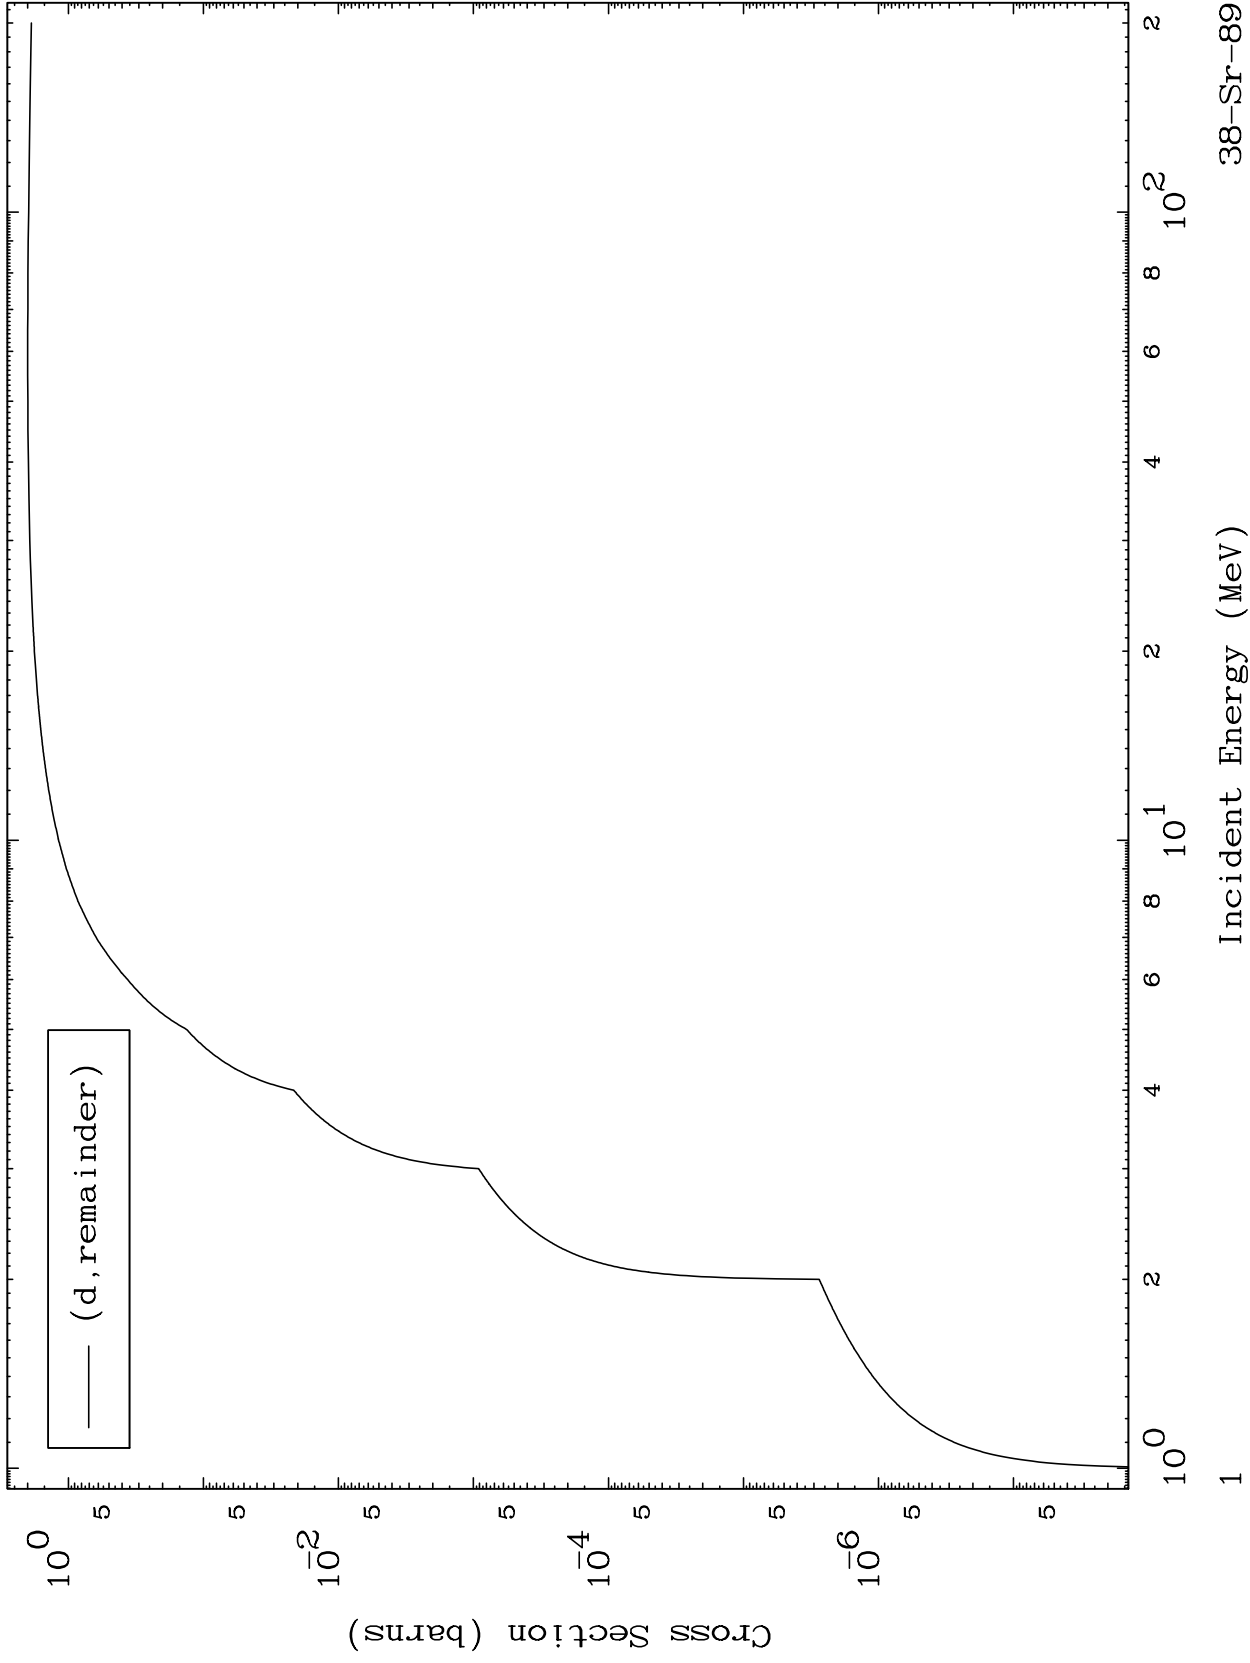

Press Mouse Button to Start

MAT 3840

Deuteron Major
0 Kelvin Cross Sections

38-Sr-89

38-Sr-89