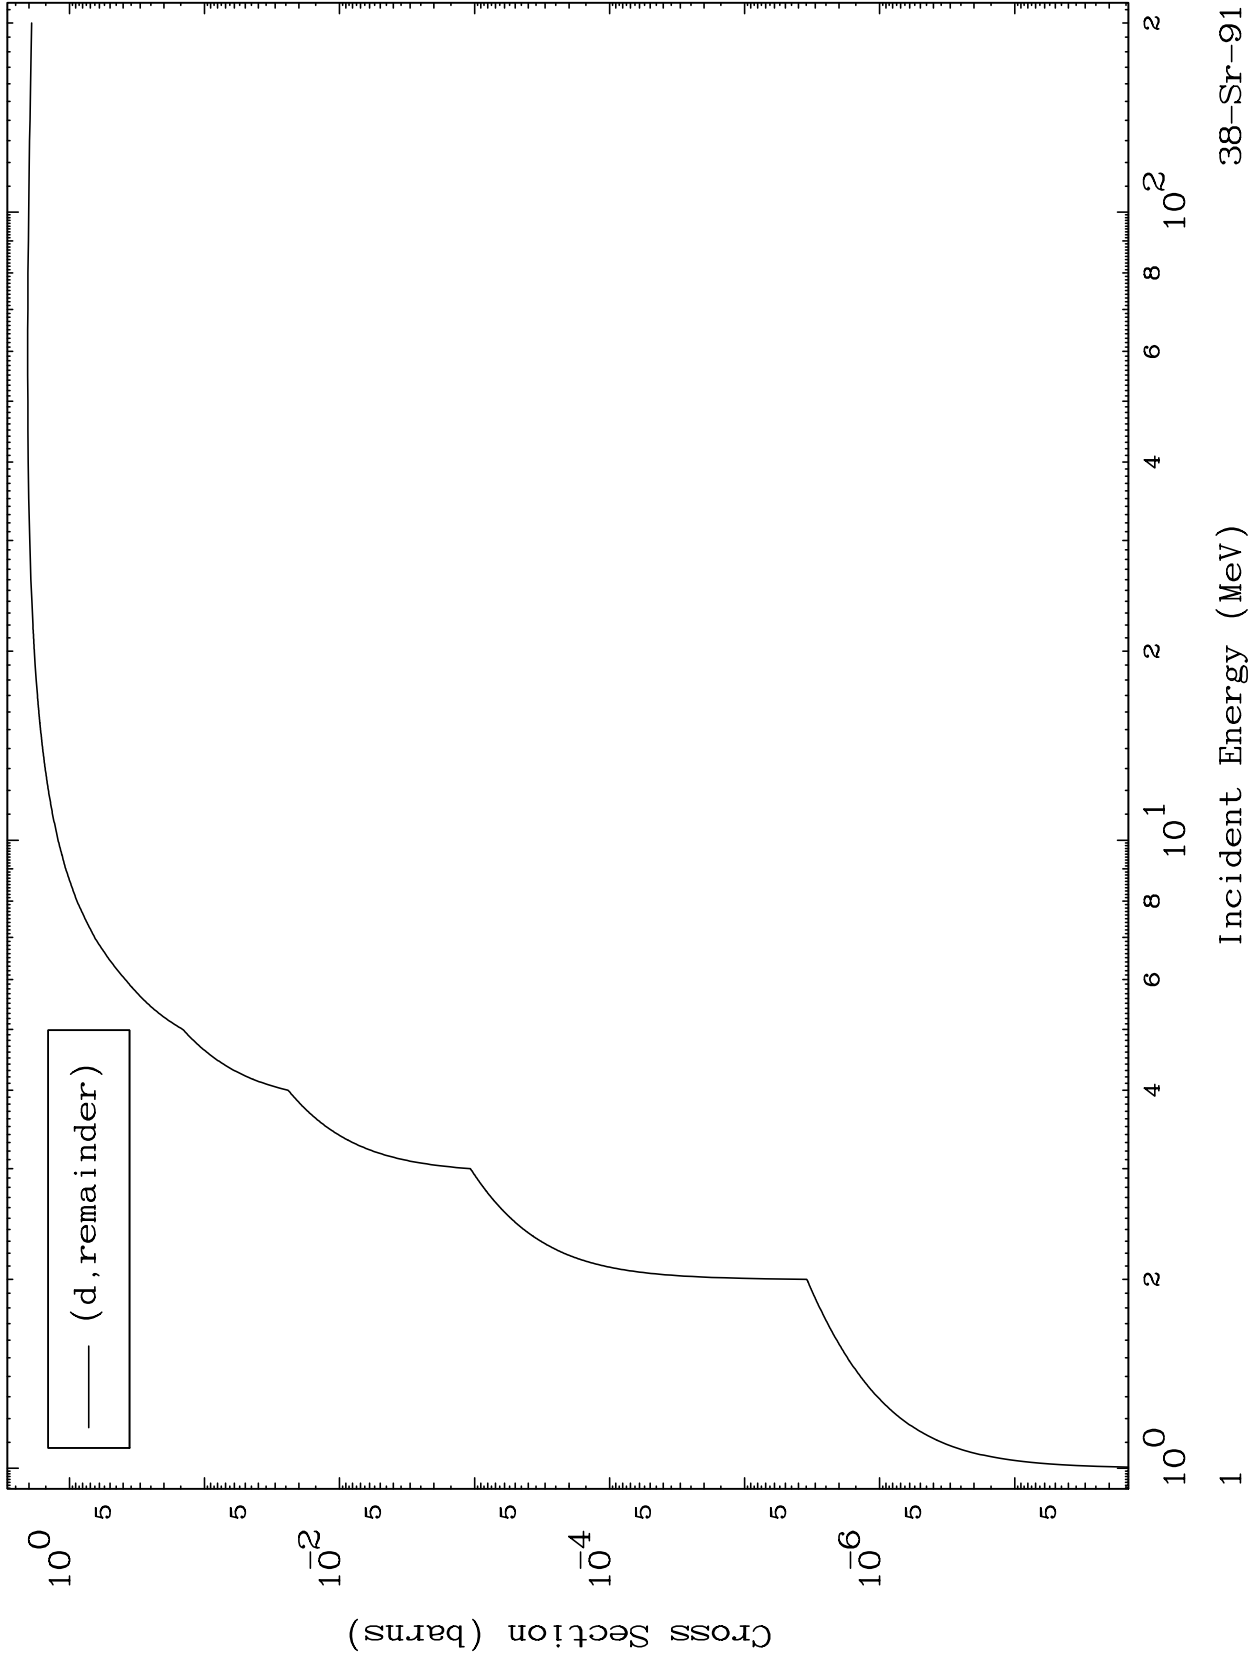

Press Mouse Button to Start

MAT 3846

Deuteron Major
0 Kelvin Cross Sections

38-Sr-91

38-Sr-91