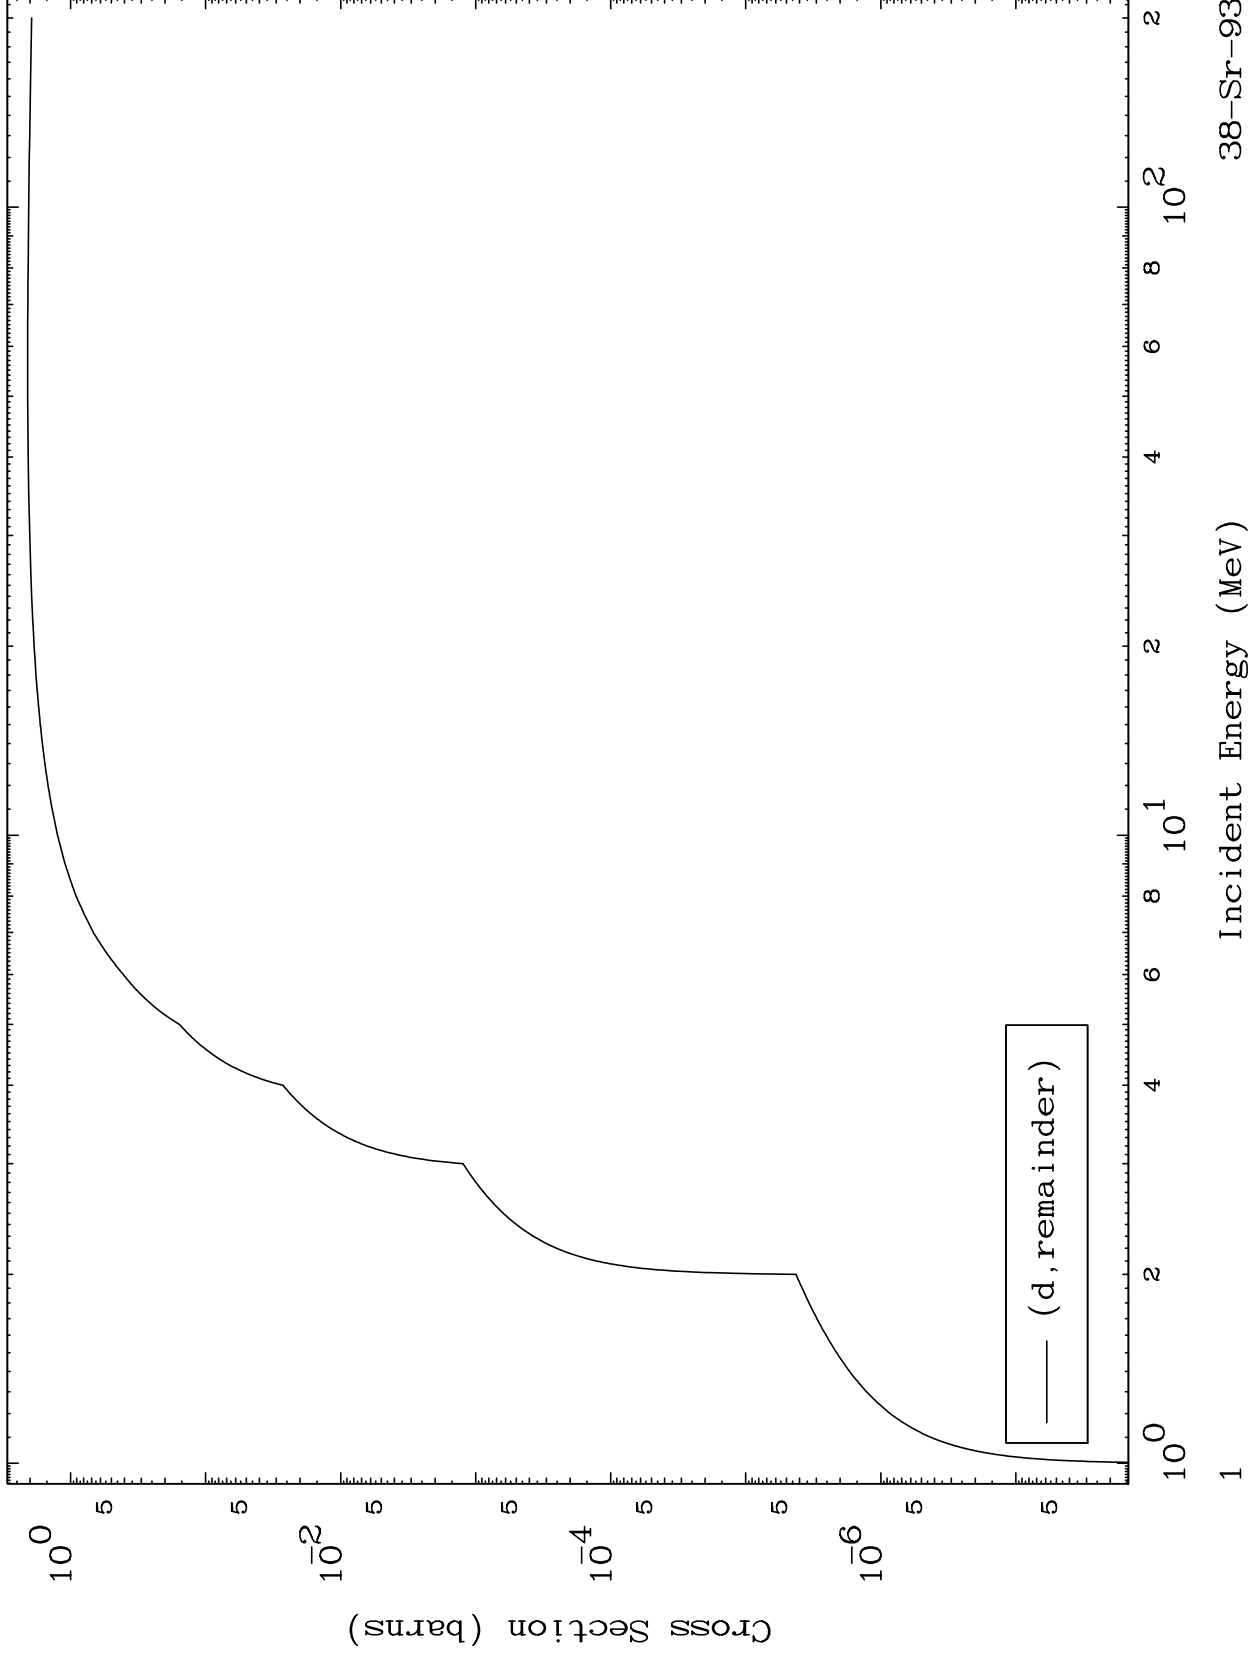

Press Mouse Button to Start

MAT 3852

Deuteron Major
0 Kelvin Cross Sections

38-Sr-93

38-Sr-93