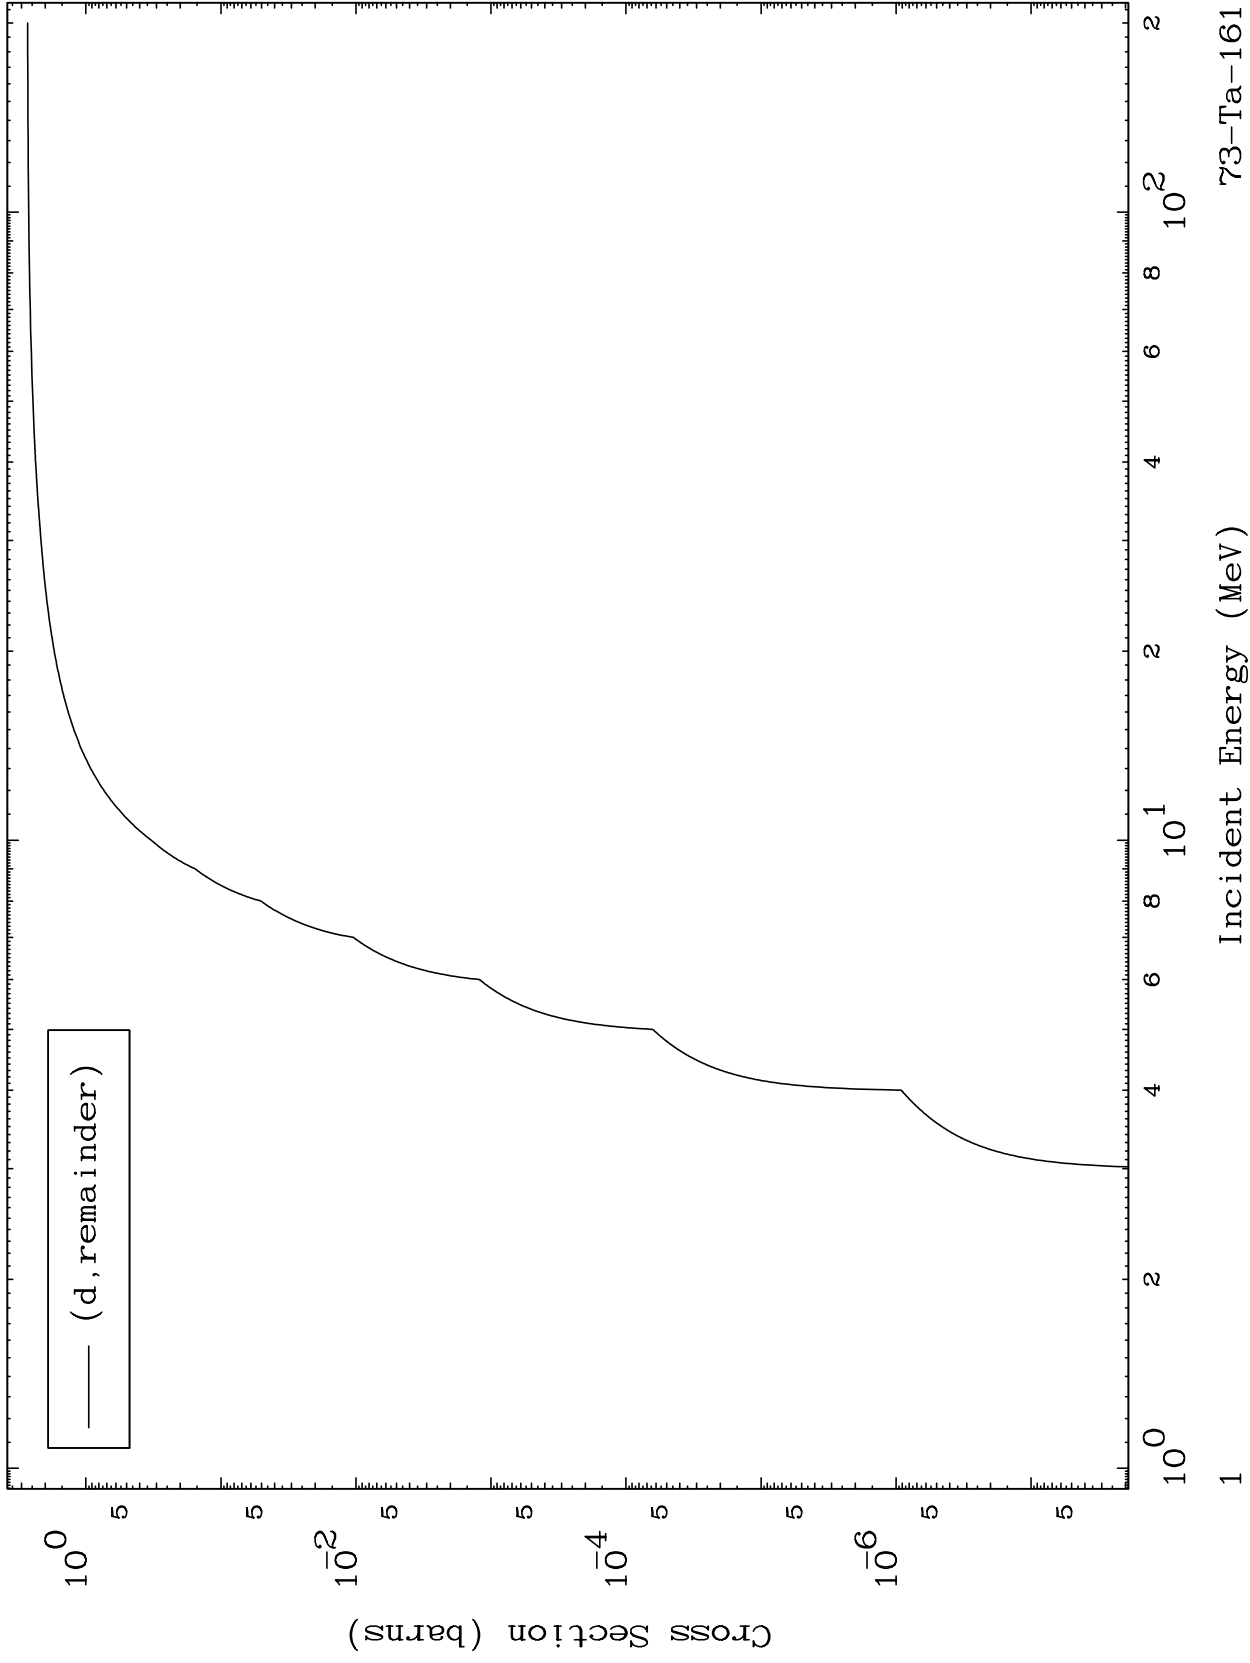

Press Mouse Button to Start

MAT 7268

Deuteron Major
0 Kelvin Cross Sections

73-Ta-161

Incident Energy (MeV)

73-Ta-161