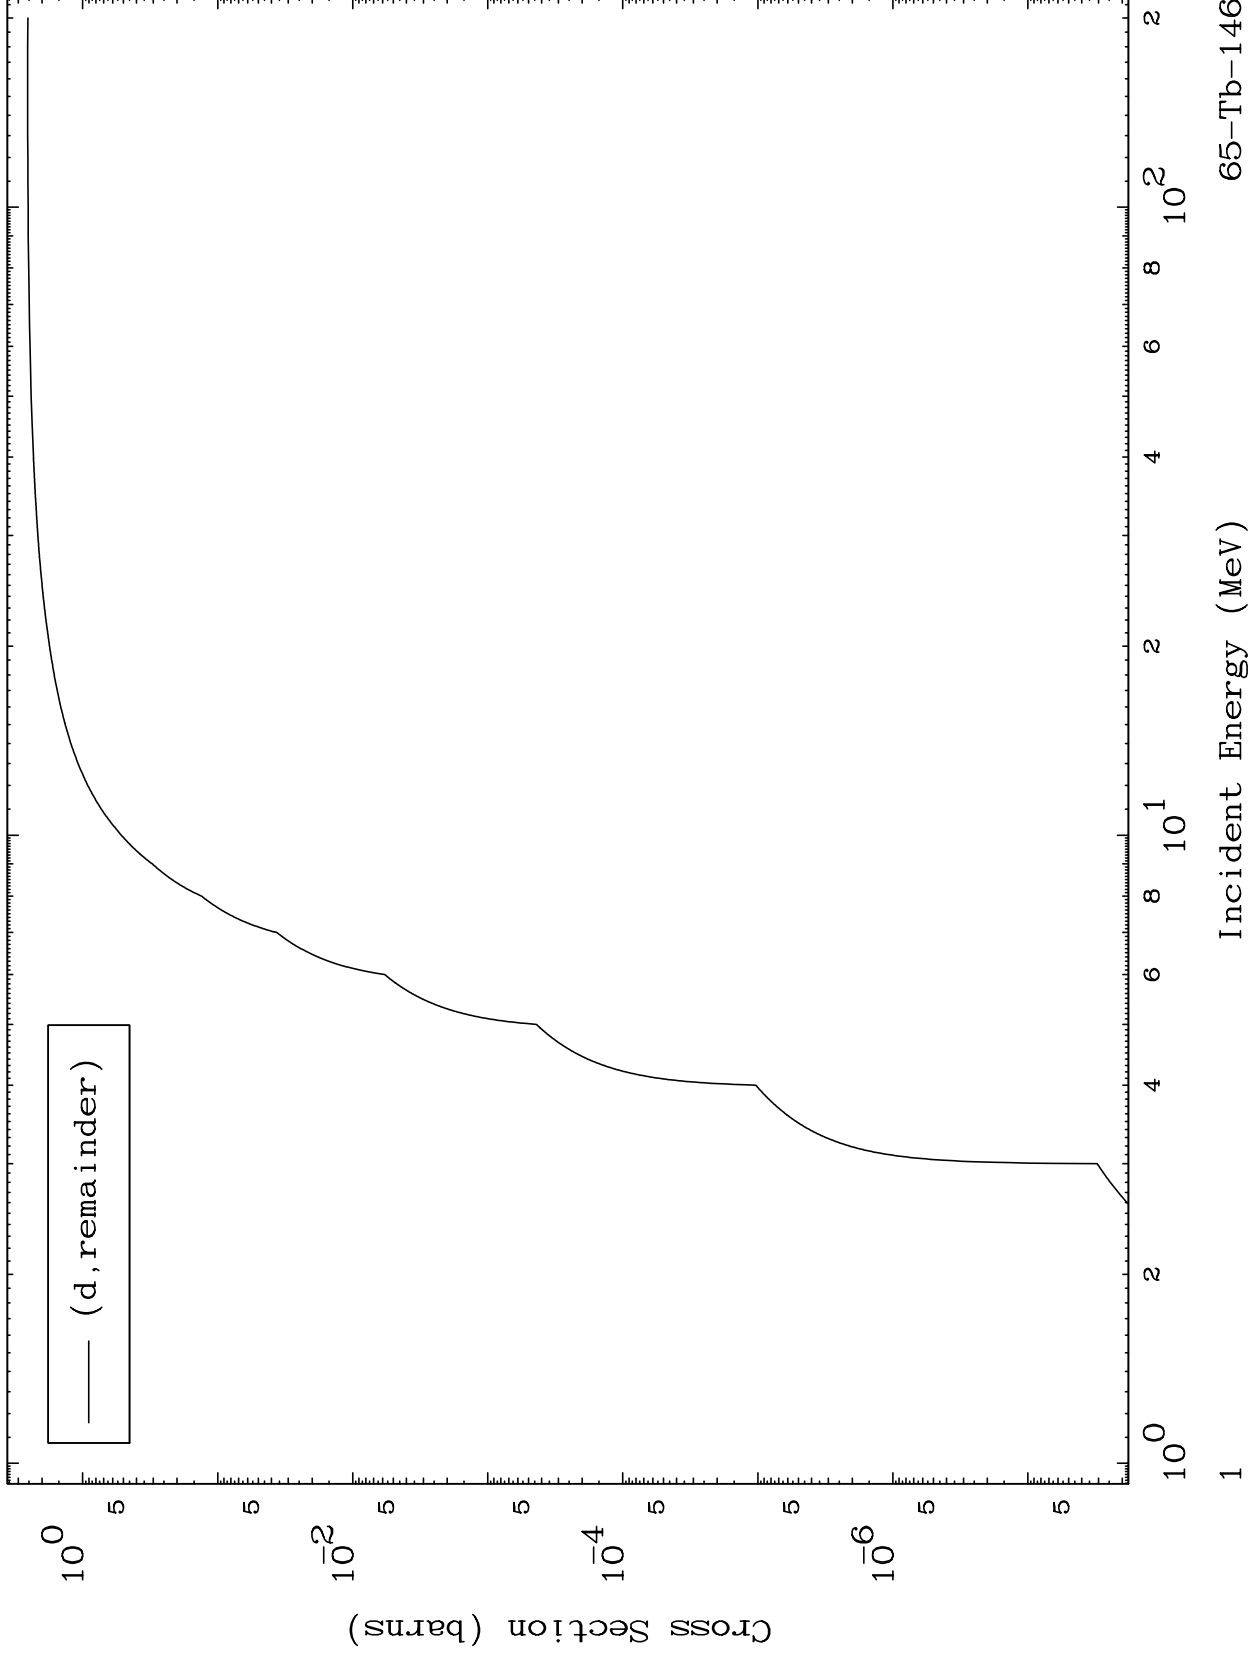

Press Mouse Button to Start

MAT 6487

Deuteron Major
0 Kelvin Cross Sections

65-Tb-146

65-Tb-146