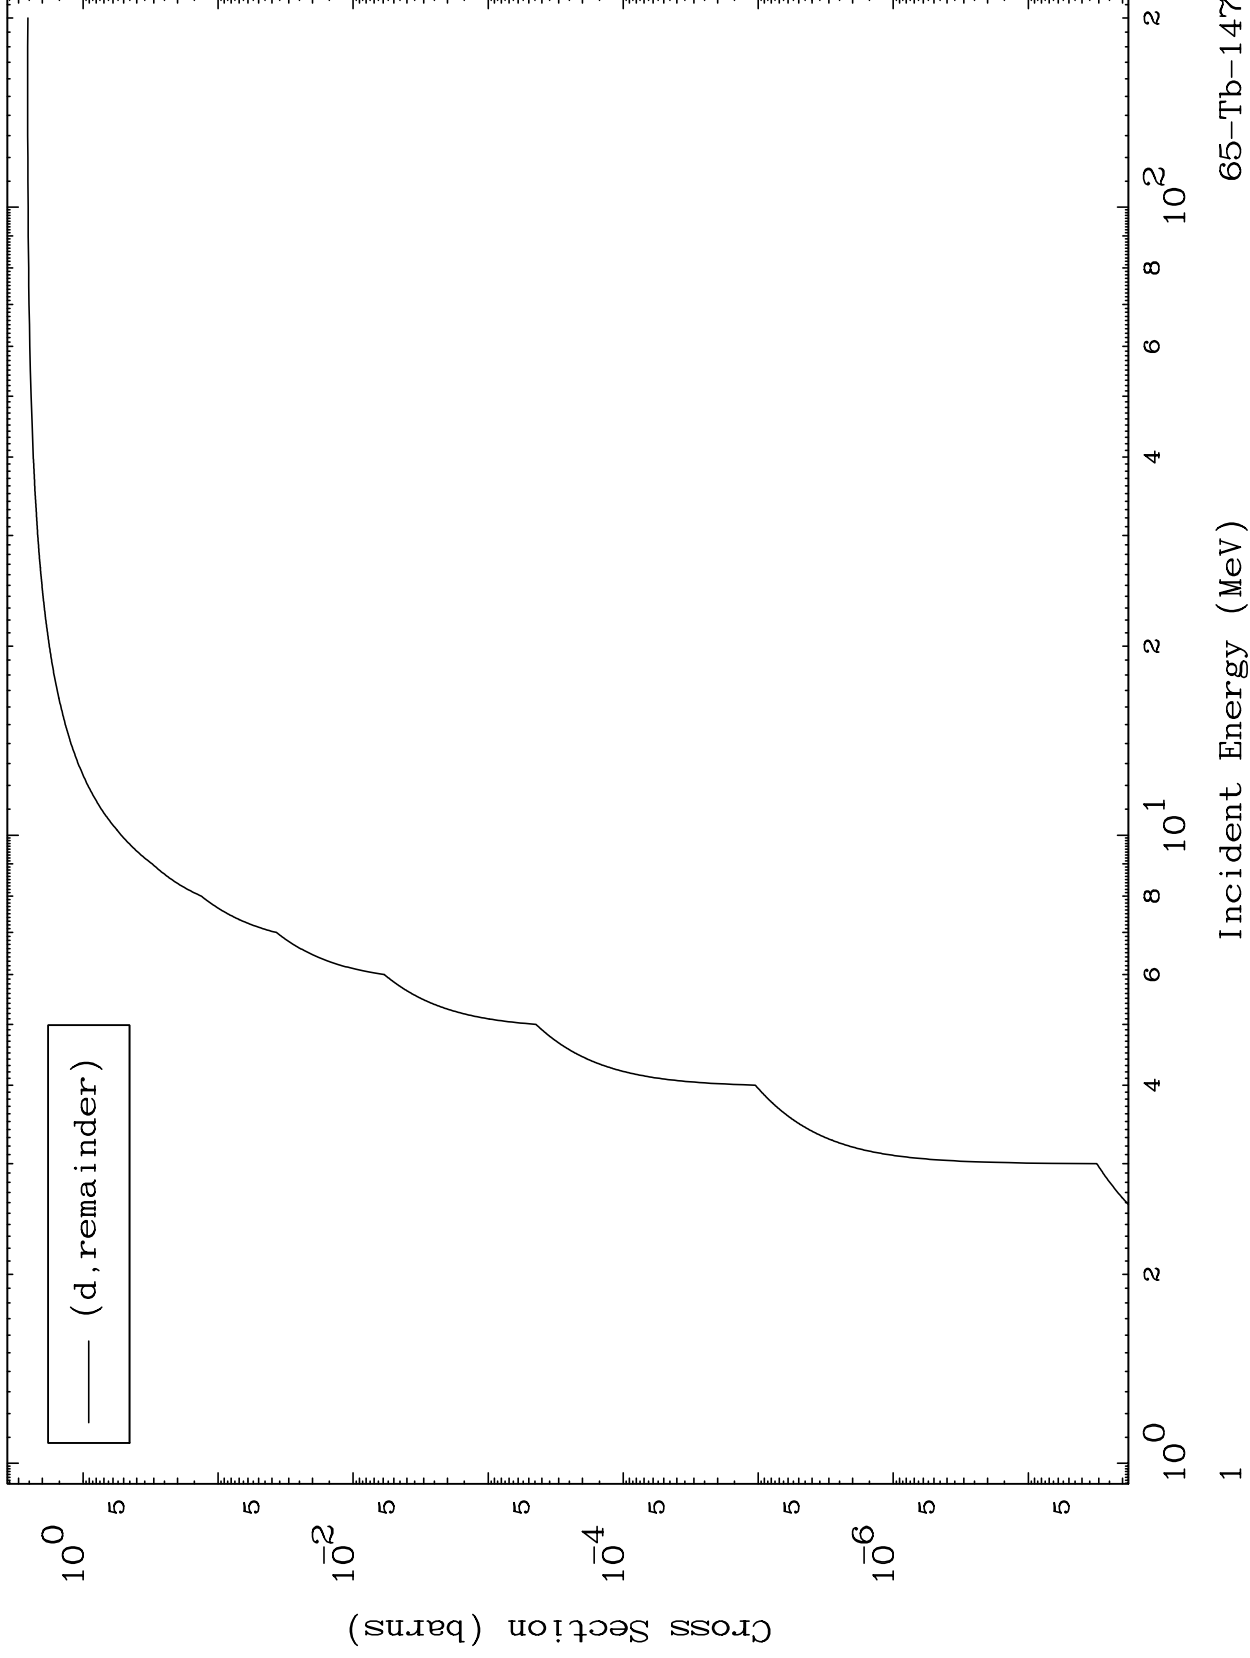

Press Mouse Button to Start

MAT 6489

Deuteron Major  
0 Kelvin Cross Sections

65-Tb-147

65-Tb-147