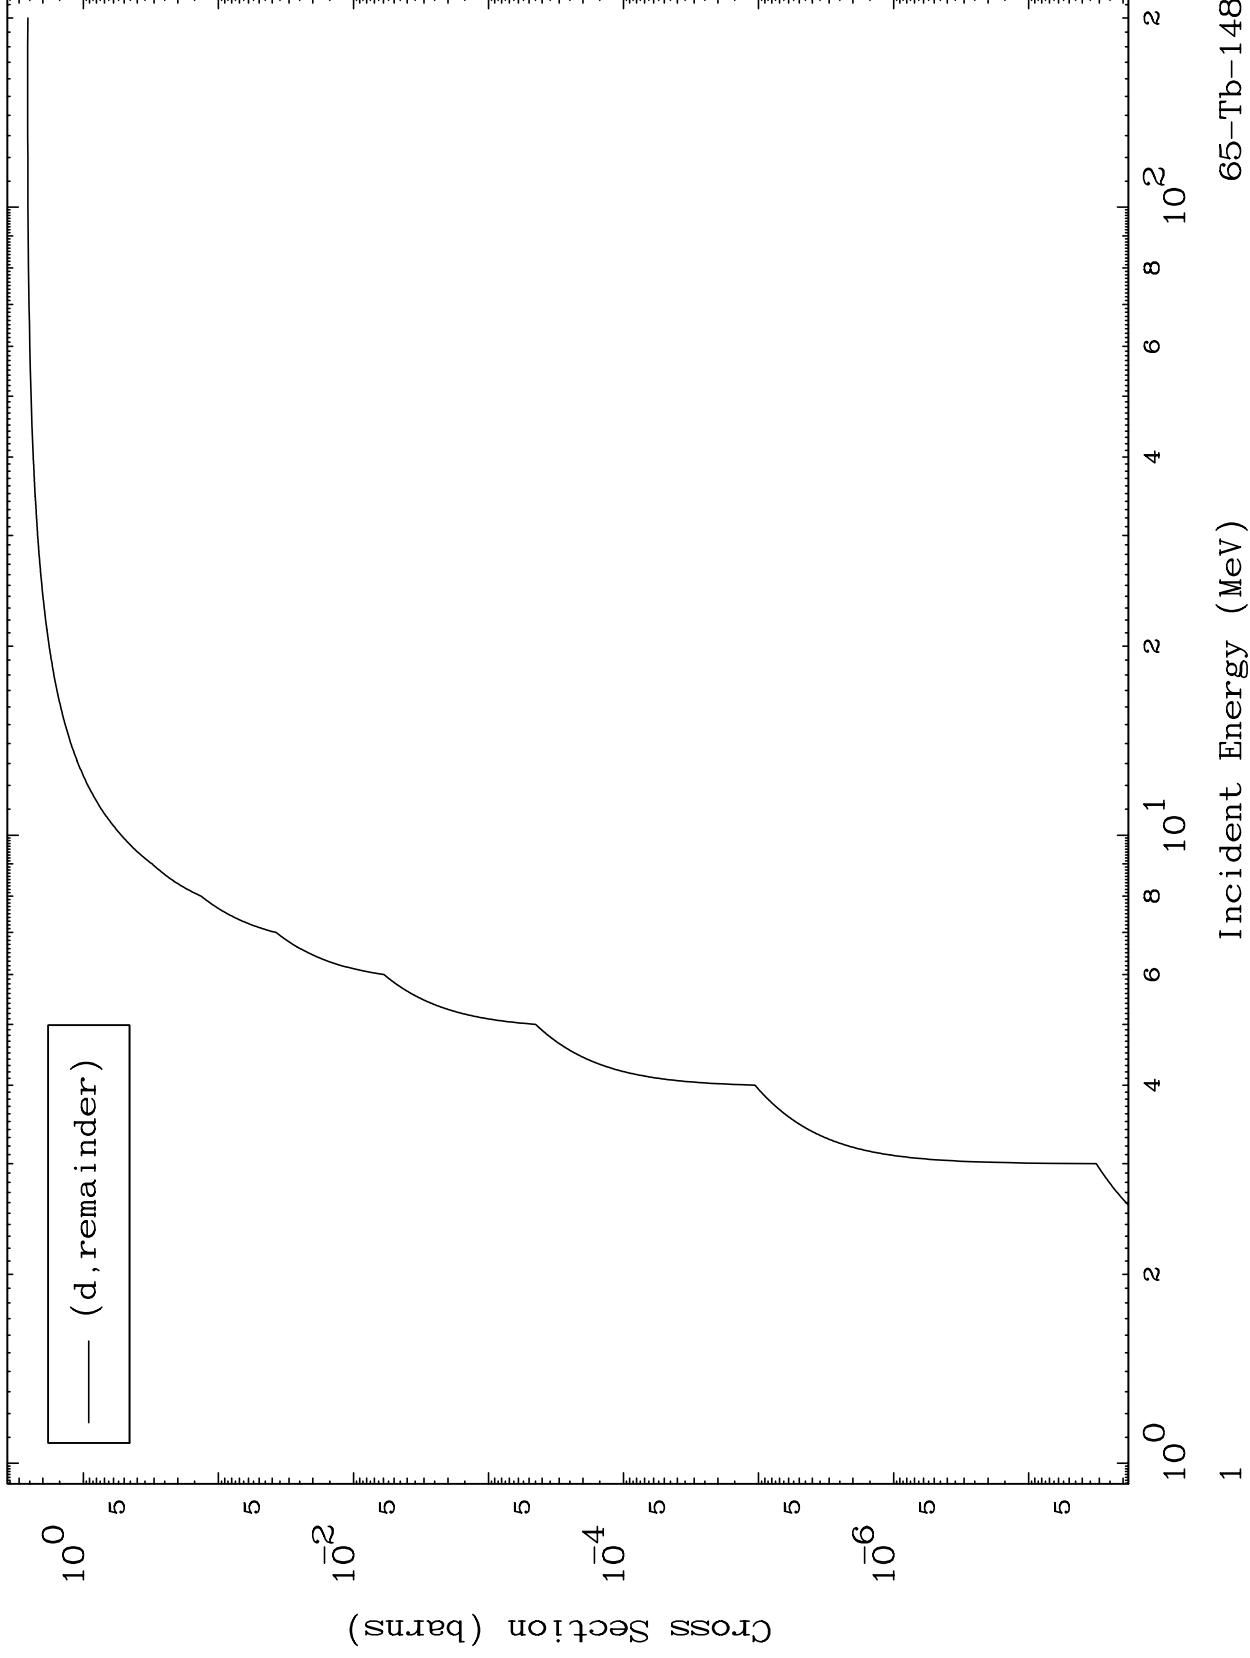

Press Mouse Button to Start

MAT 6492

Deuteron Major
0 Kelvin Cross Sections

65-Tb-148

65-Tb-148