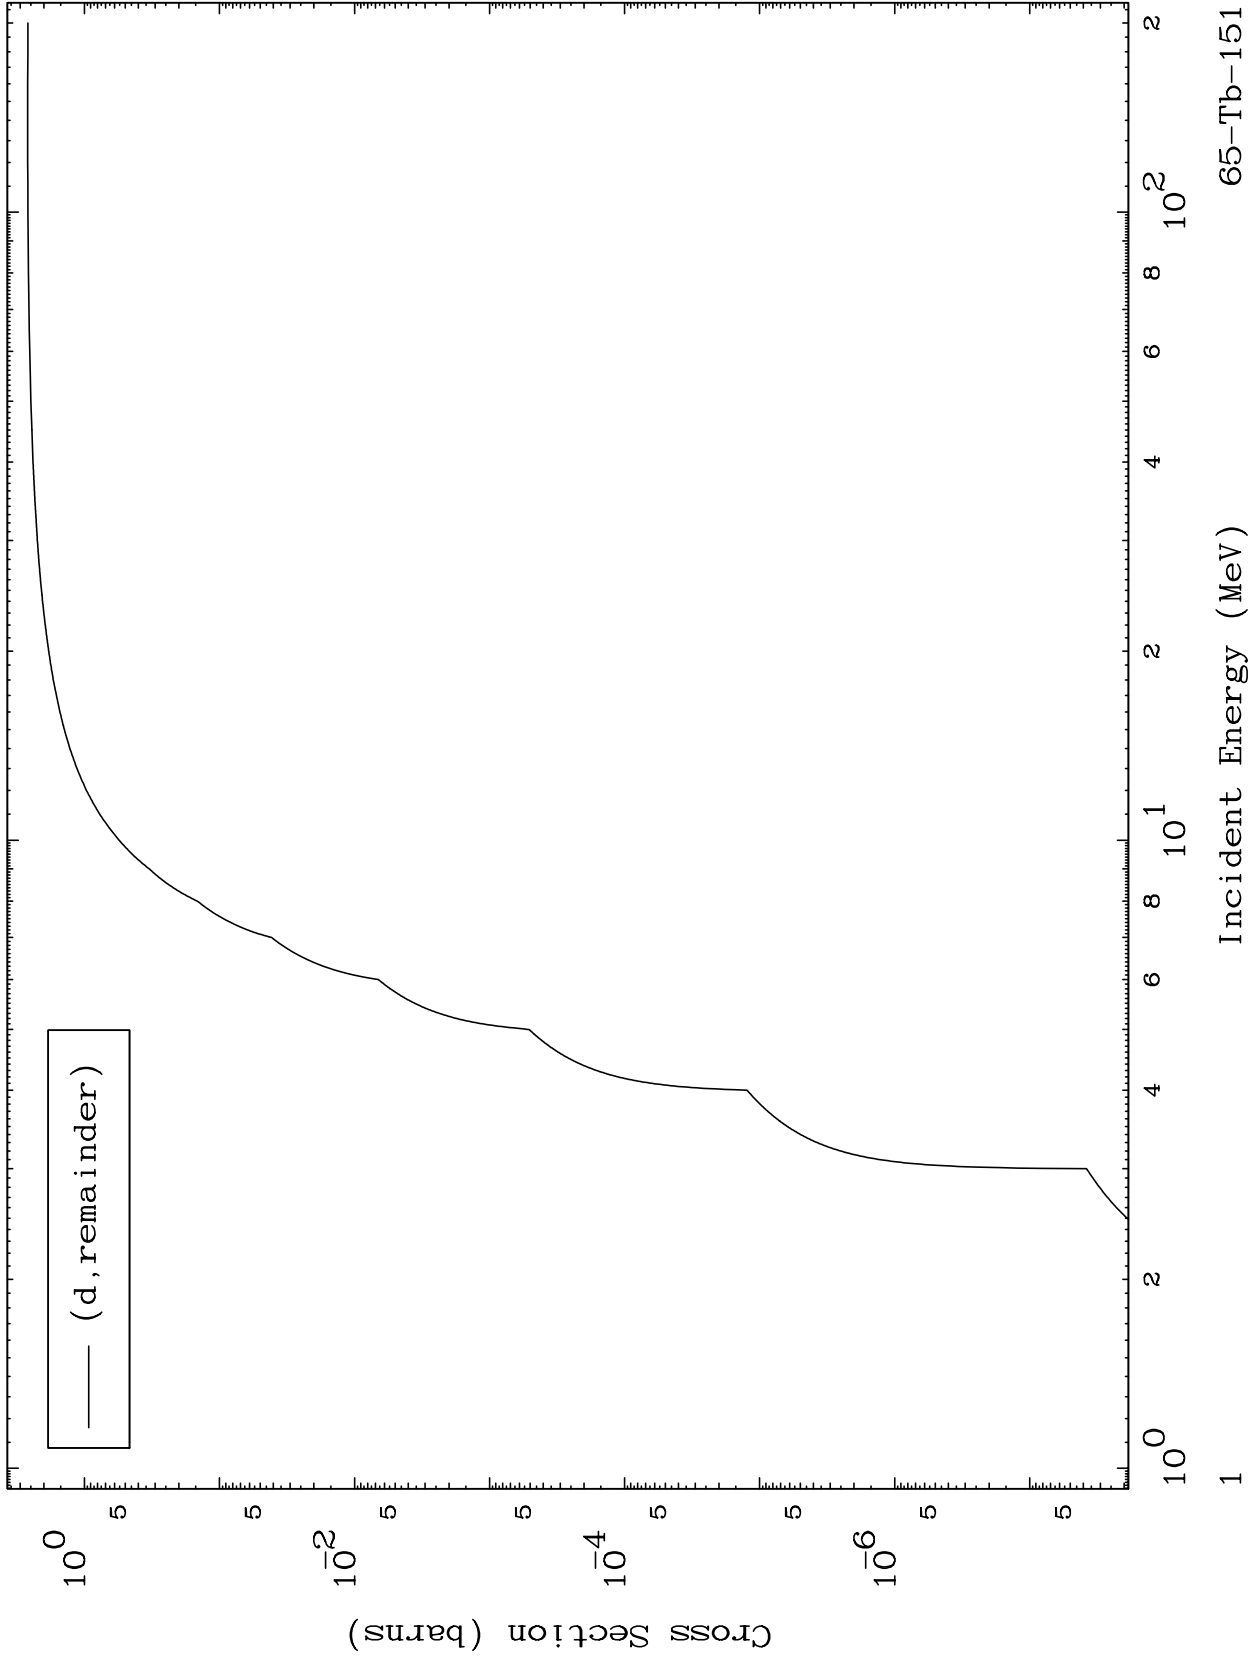

Press Mouse Button to Start

MAT 6502

Deuteron Major  
0 Kelvin Cross Sections

65-Tb-151

65-Tb-151