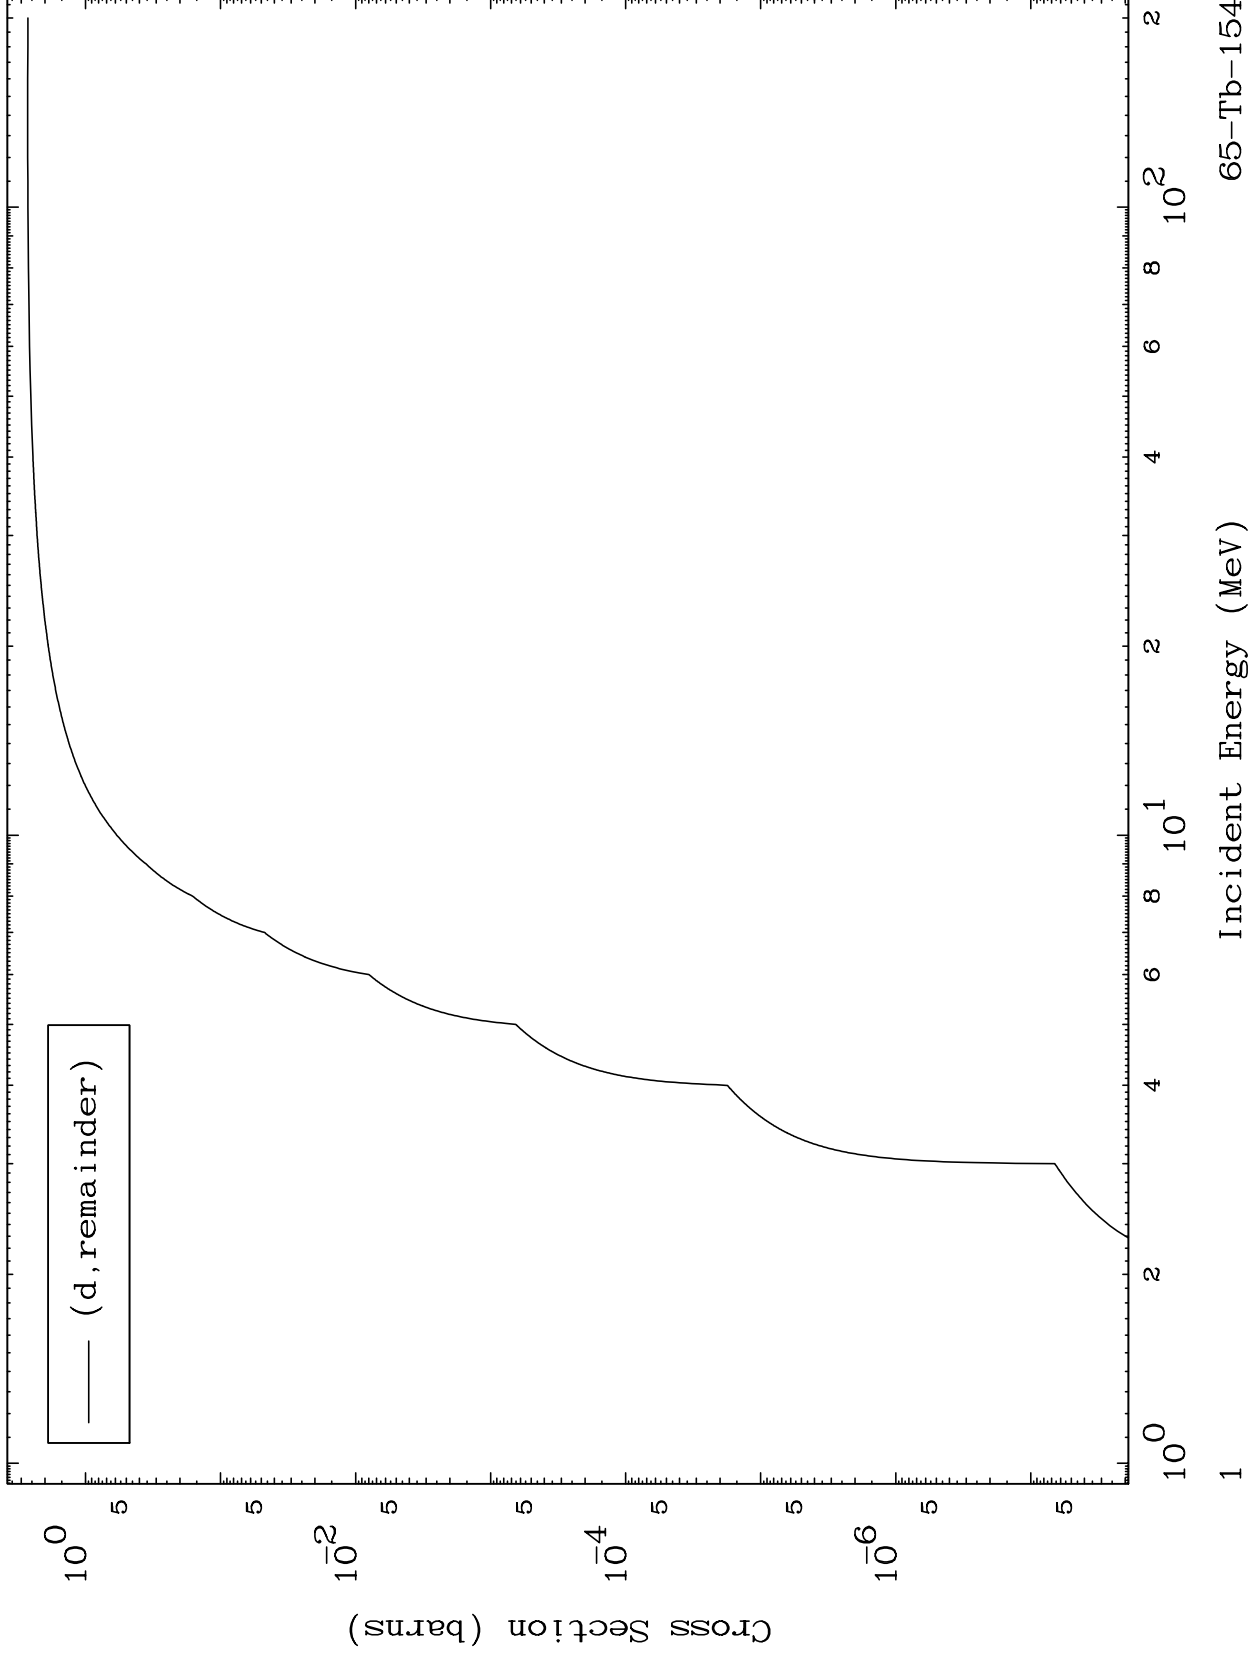

Press Mouse Button to Start

MAT 6511

Deuteron Major
0 Kelvin Cross Sections

65-Tb-154

65-Tb-154