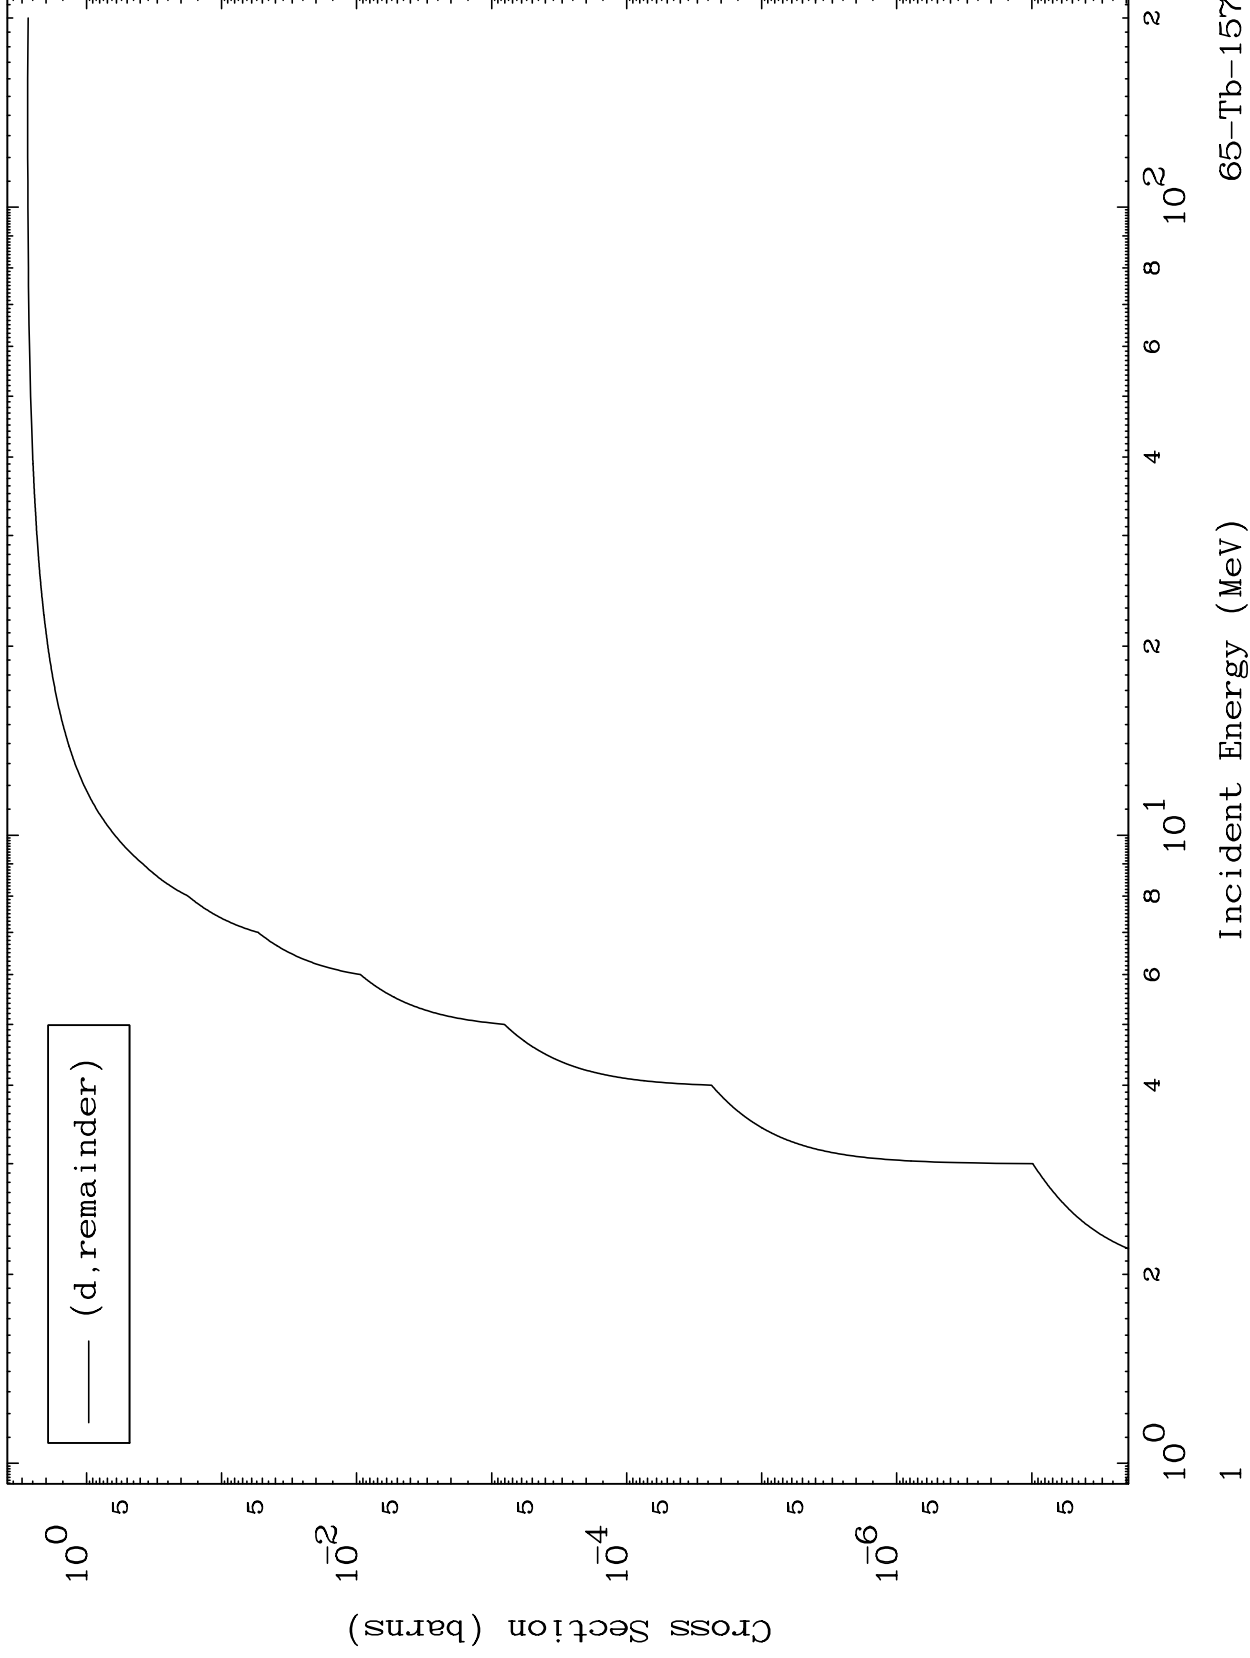

Press Mouse Button to Start

MAT 6519

Deuteron Major
0 Kelvin Cross Sections

65-Tb-157

65-Tb-157