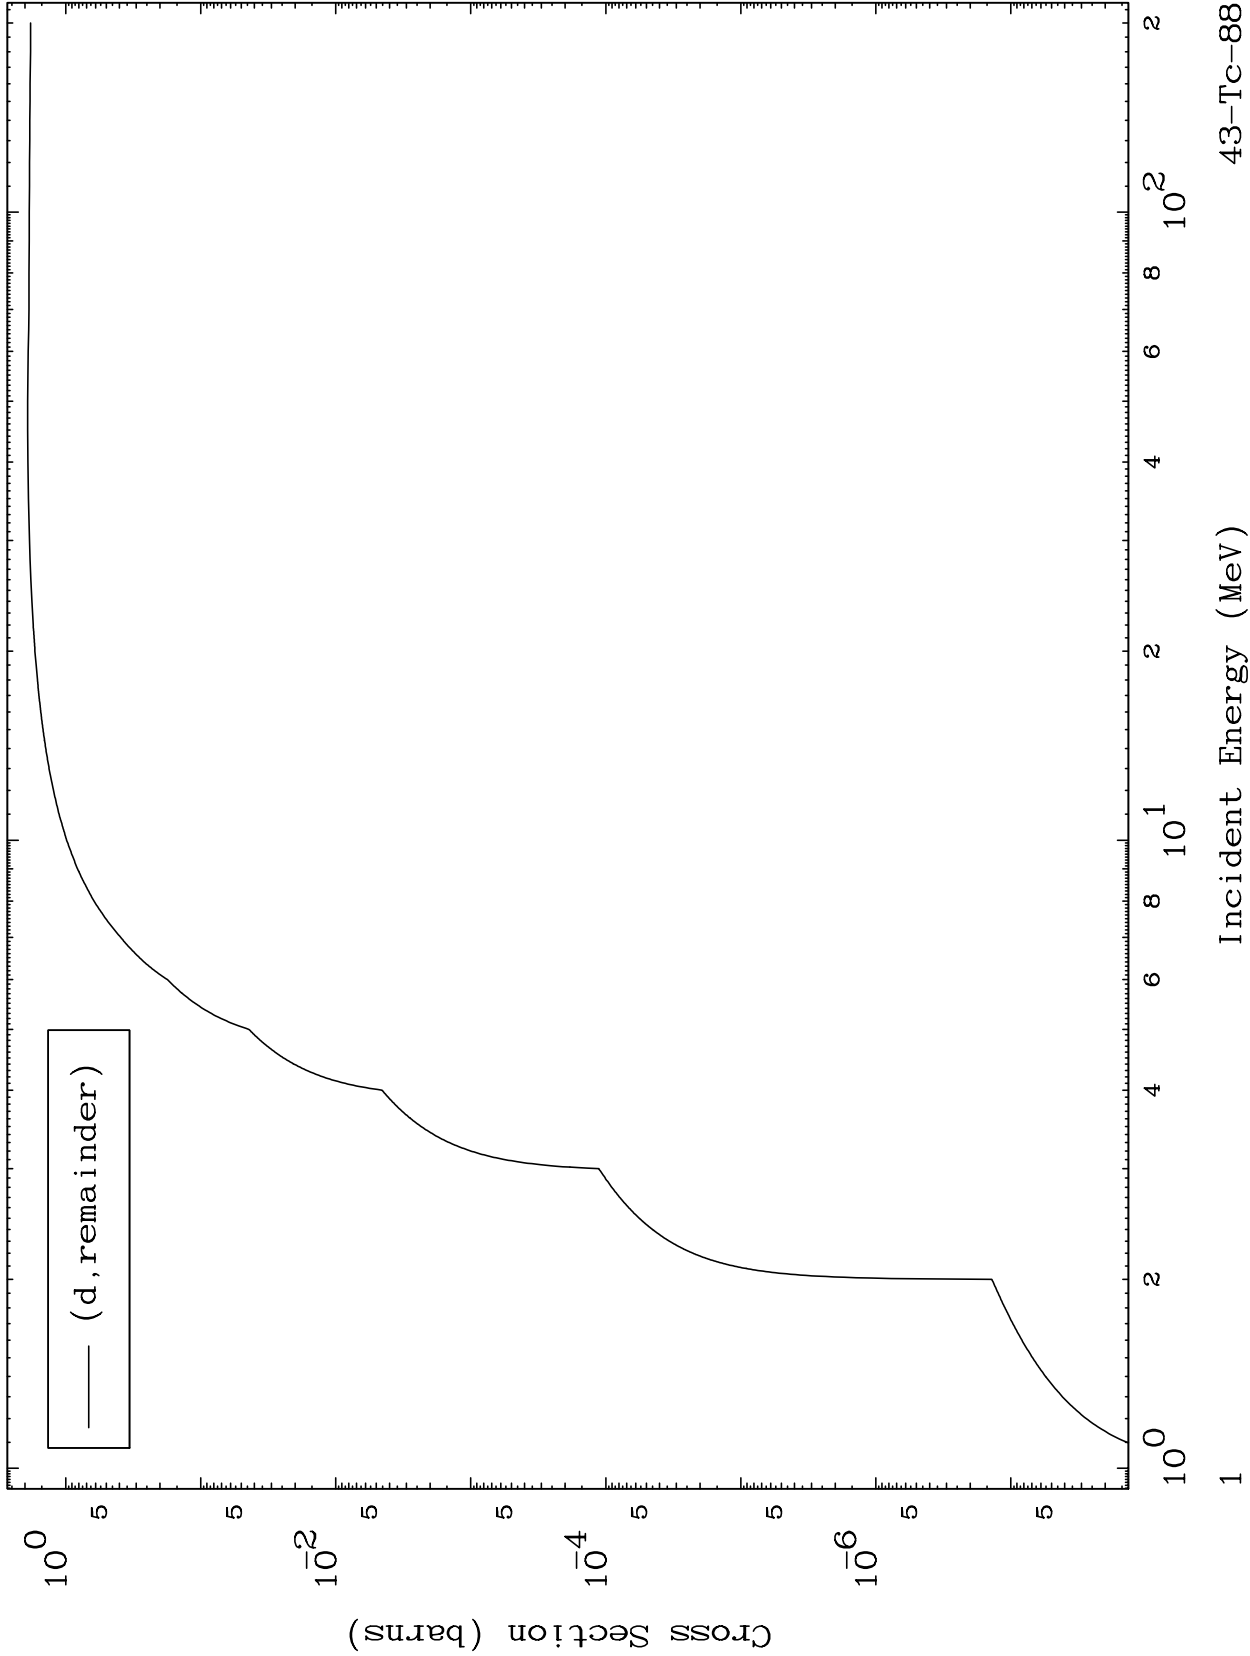

Press Mouse Button to Start

MAT 4292

Deuteron Major
0 Kelvin Cross Sections

43-Tc-88

43-Tc-88