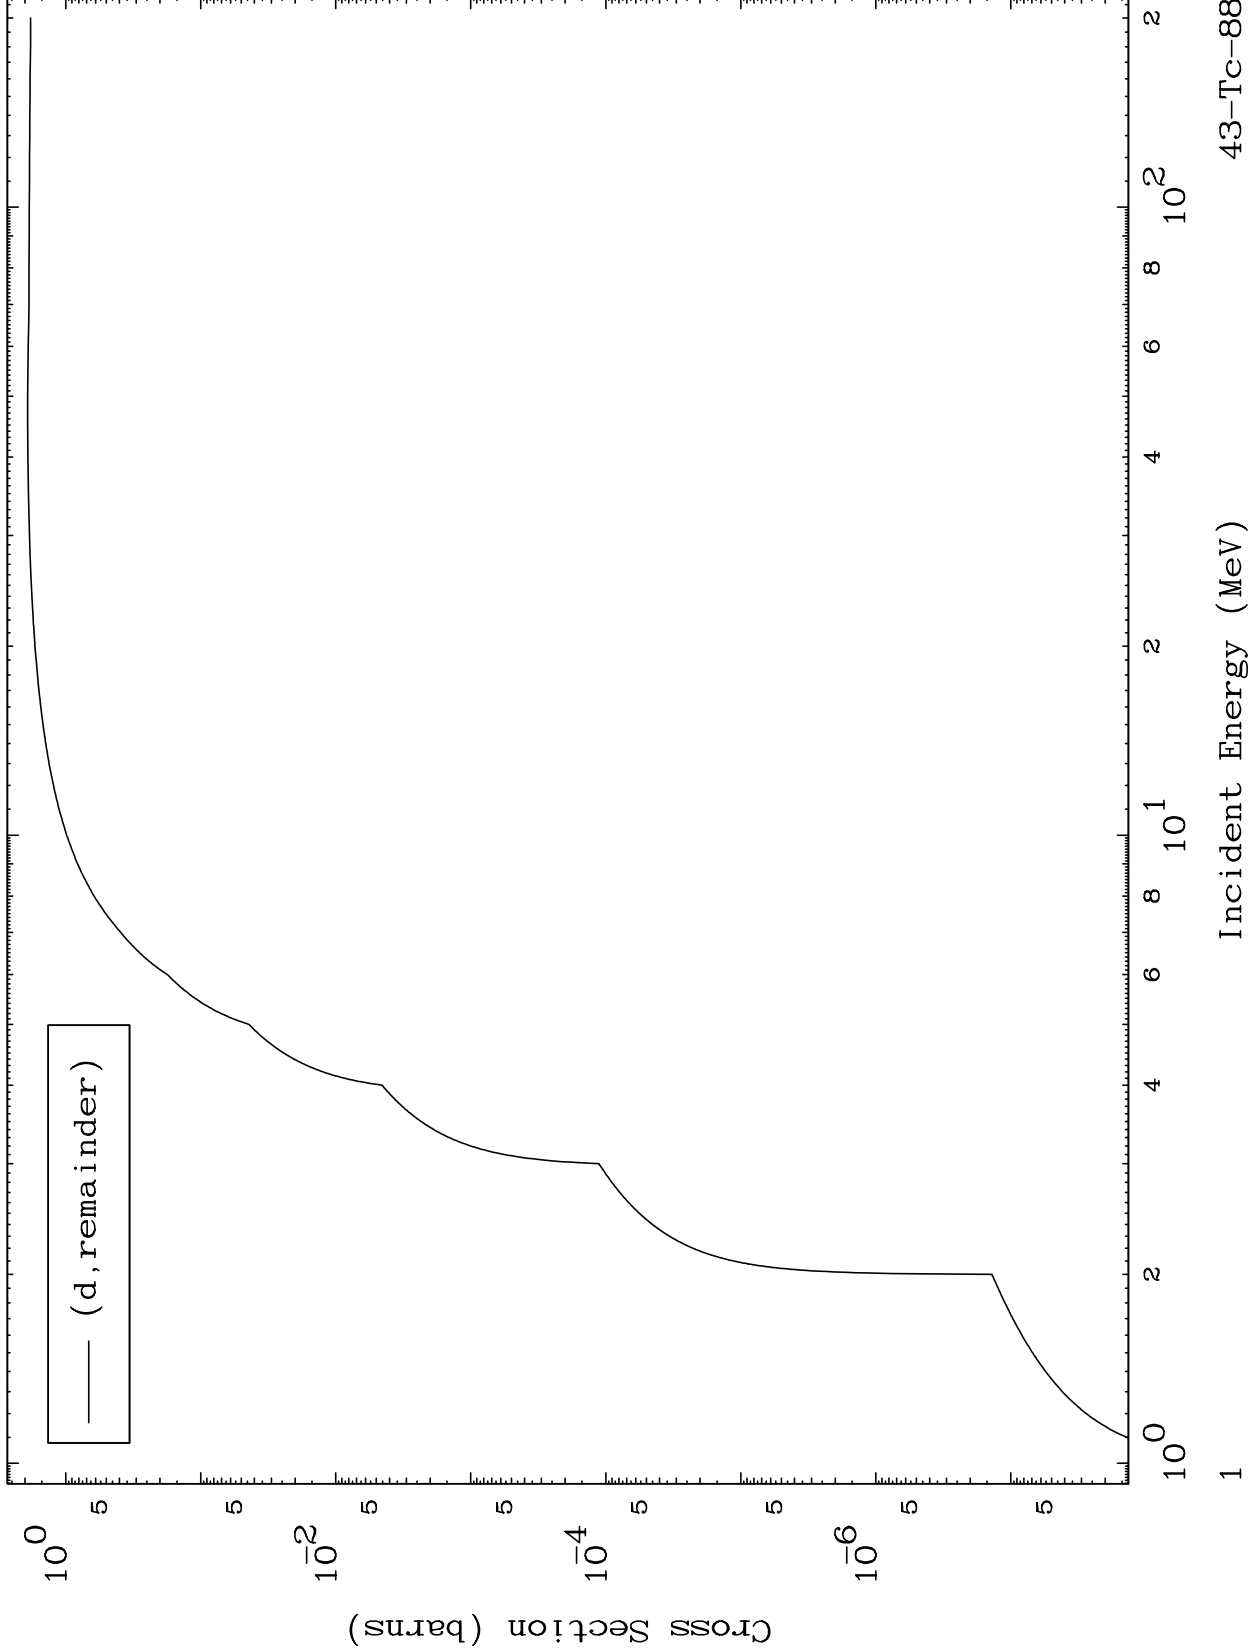

Press Mouse Button to Start

MAT 4293

Deuteron Major
0 Kelvin Cross Sections

43-Tc-88

43-Tc-88