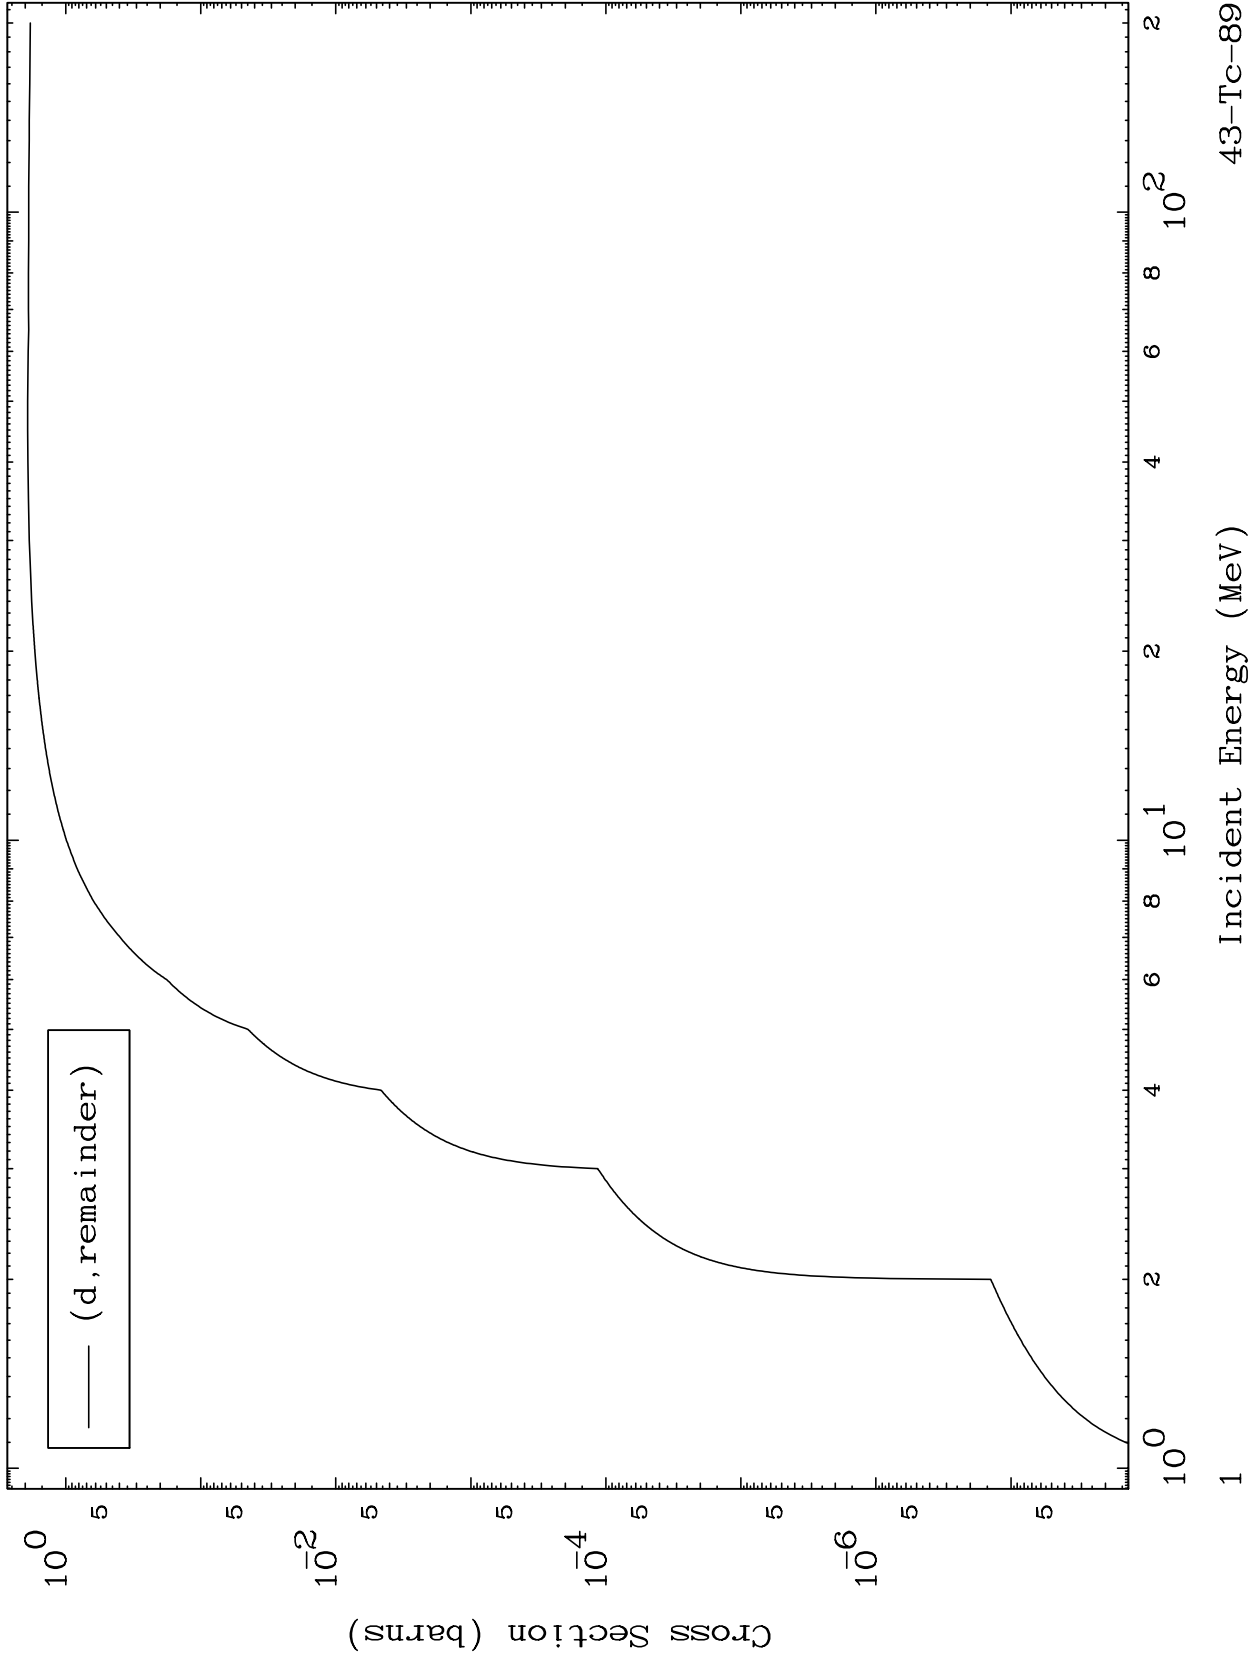

Press Mouse Button to Start

MAT 4295

Deuteron Major  
0 Kelvin Cross Sections

43-Tc-89

43-Tc-89