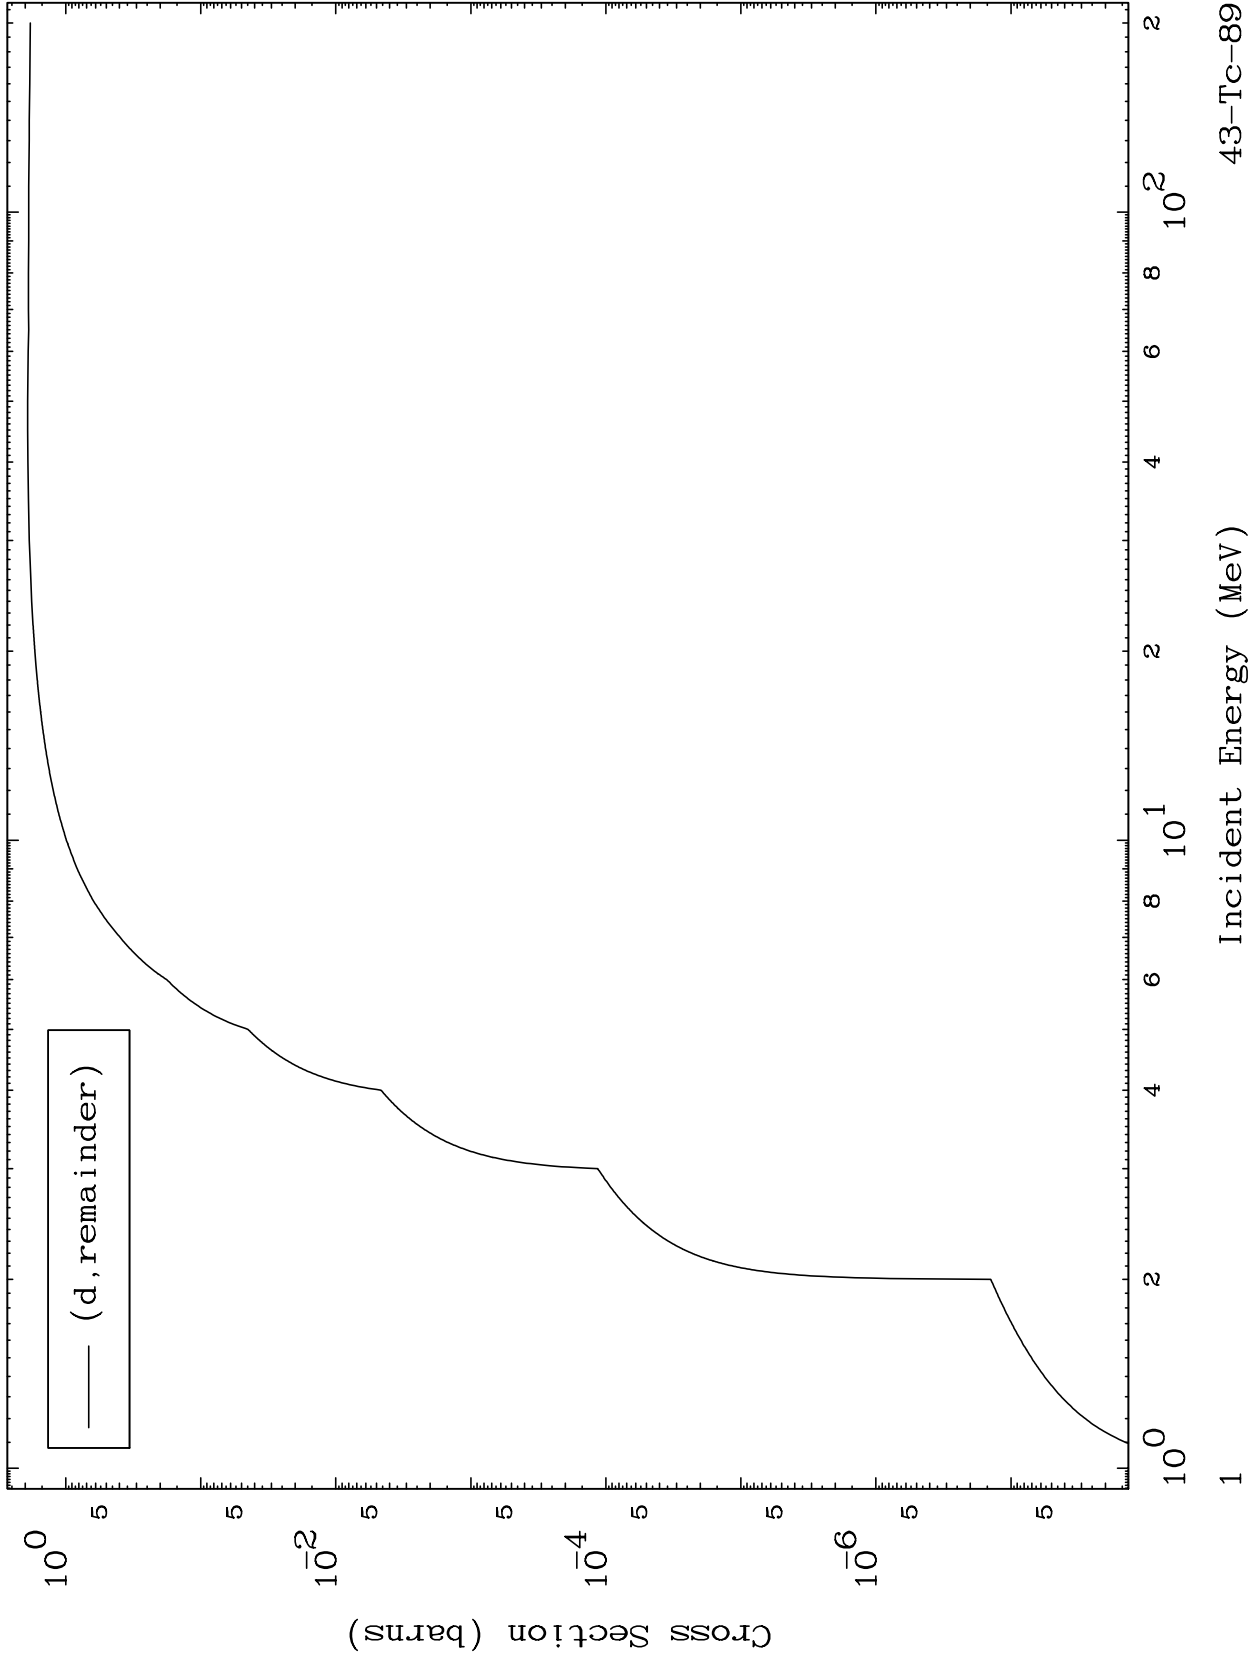

Press Mouse Button to Start

MAT 4296

Deuteron Major
0 Kelvin Cross Sections

43-Tc-89

43-Tc-89