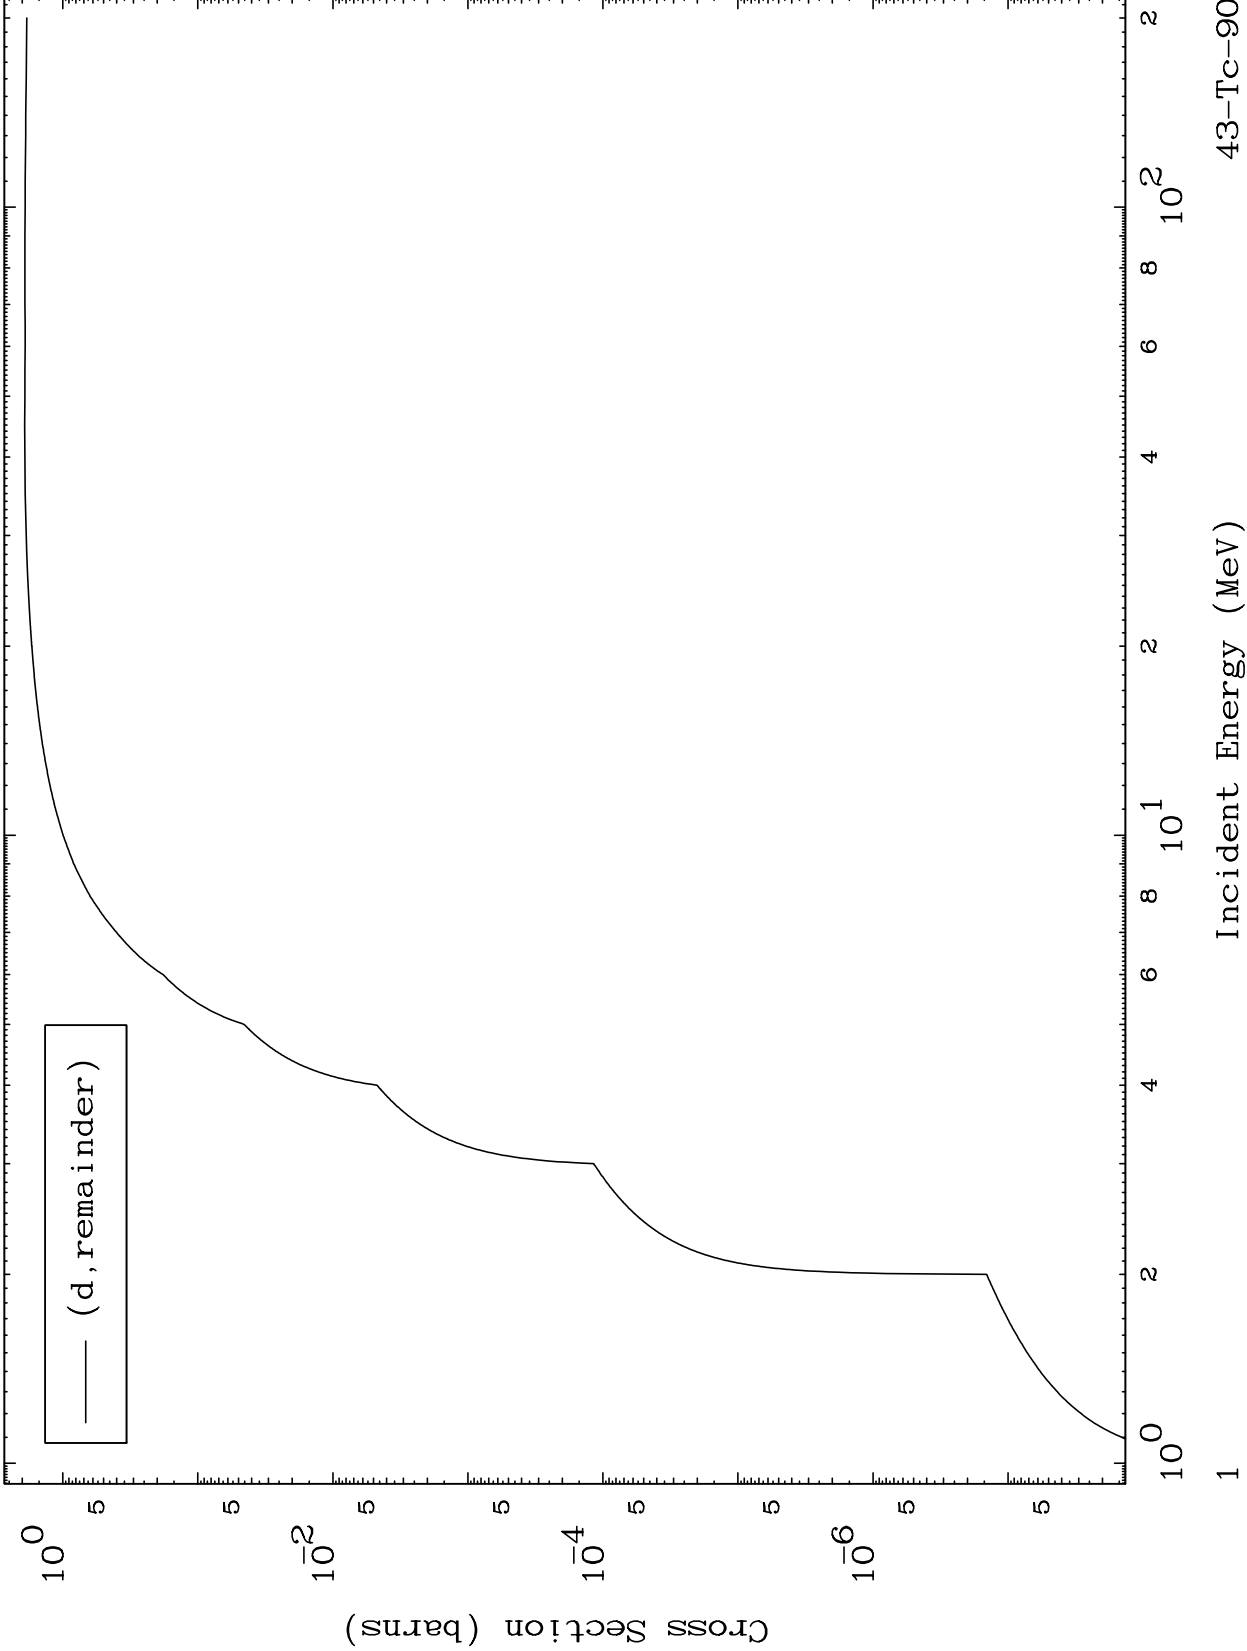

Press Mouse Button to Start

MAT 4298

Deuteron Major
0 Kelvin Cross Sections

43-Tc-90

43-Tc-90