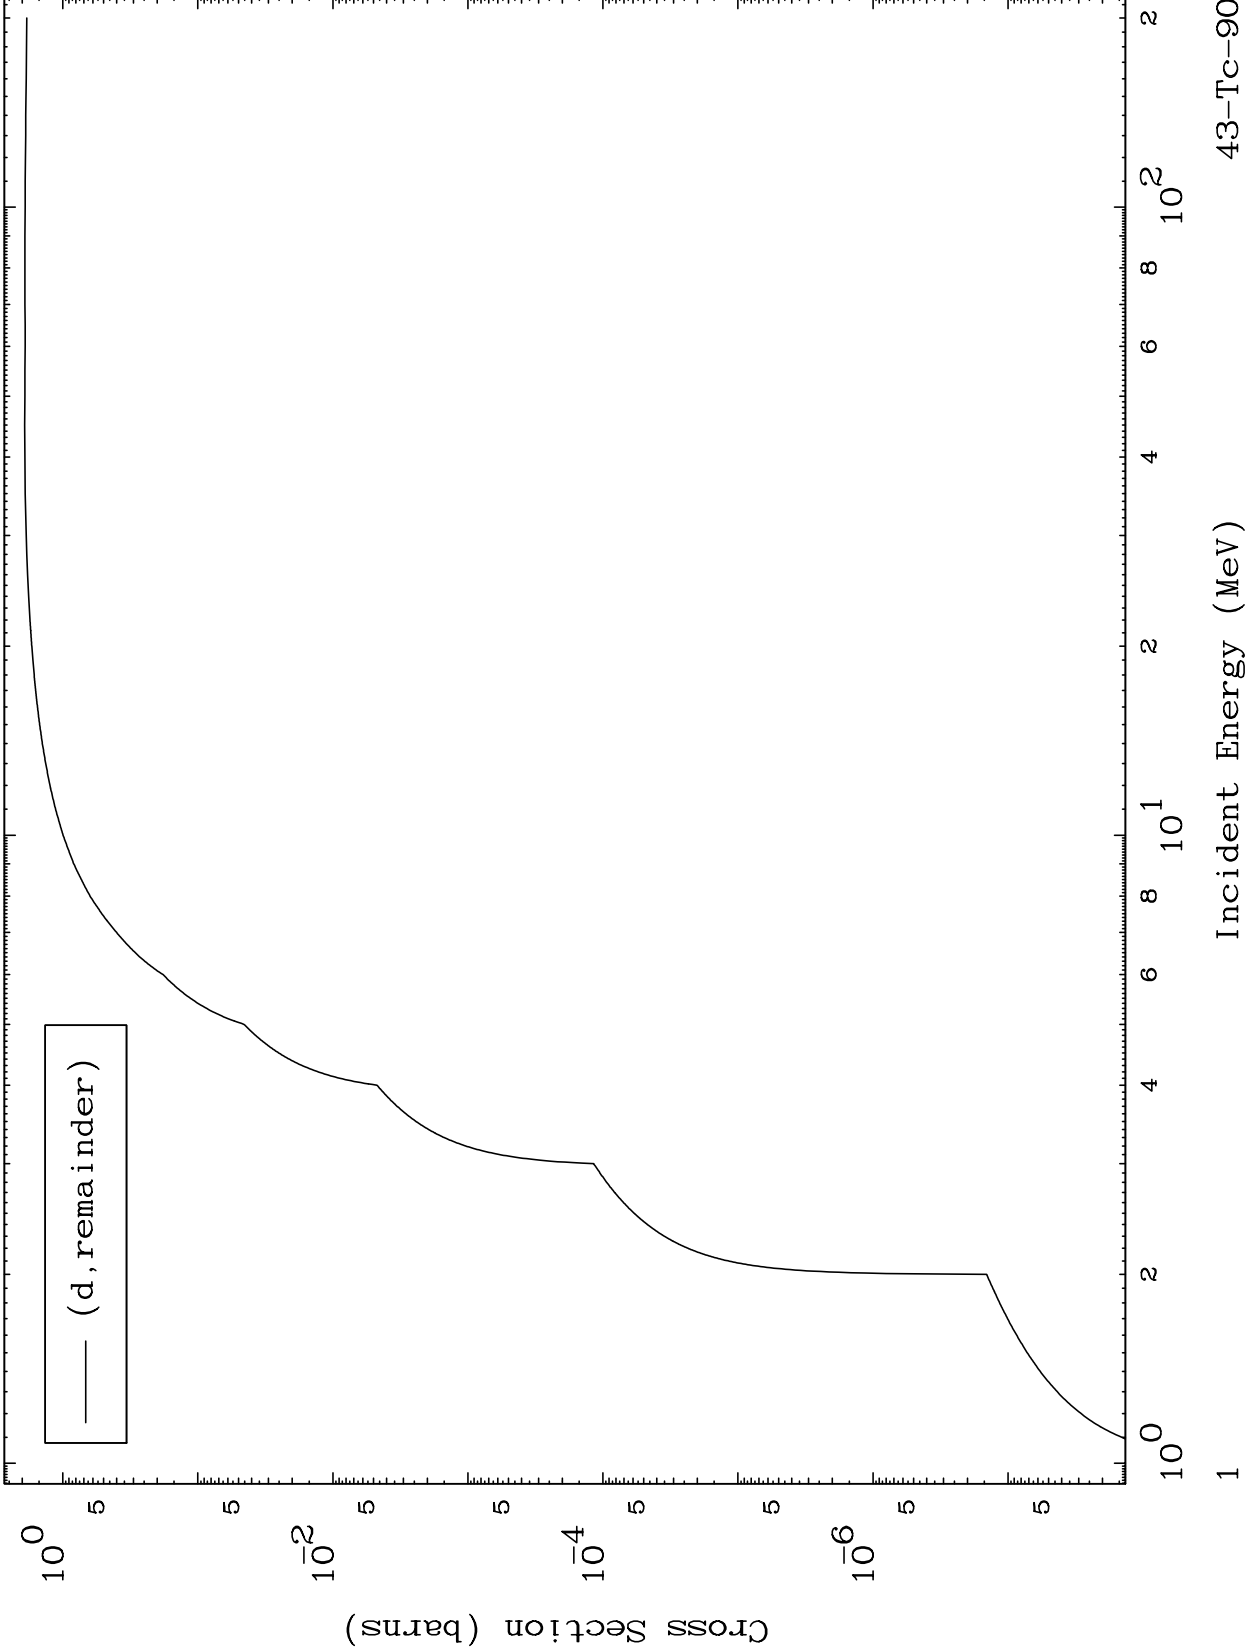

Press Mouse Button to Start

MAT 4299

Deuteron Major
0 Kelvin Cross Sections

43-Tc-90

43-Tc-90