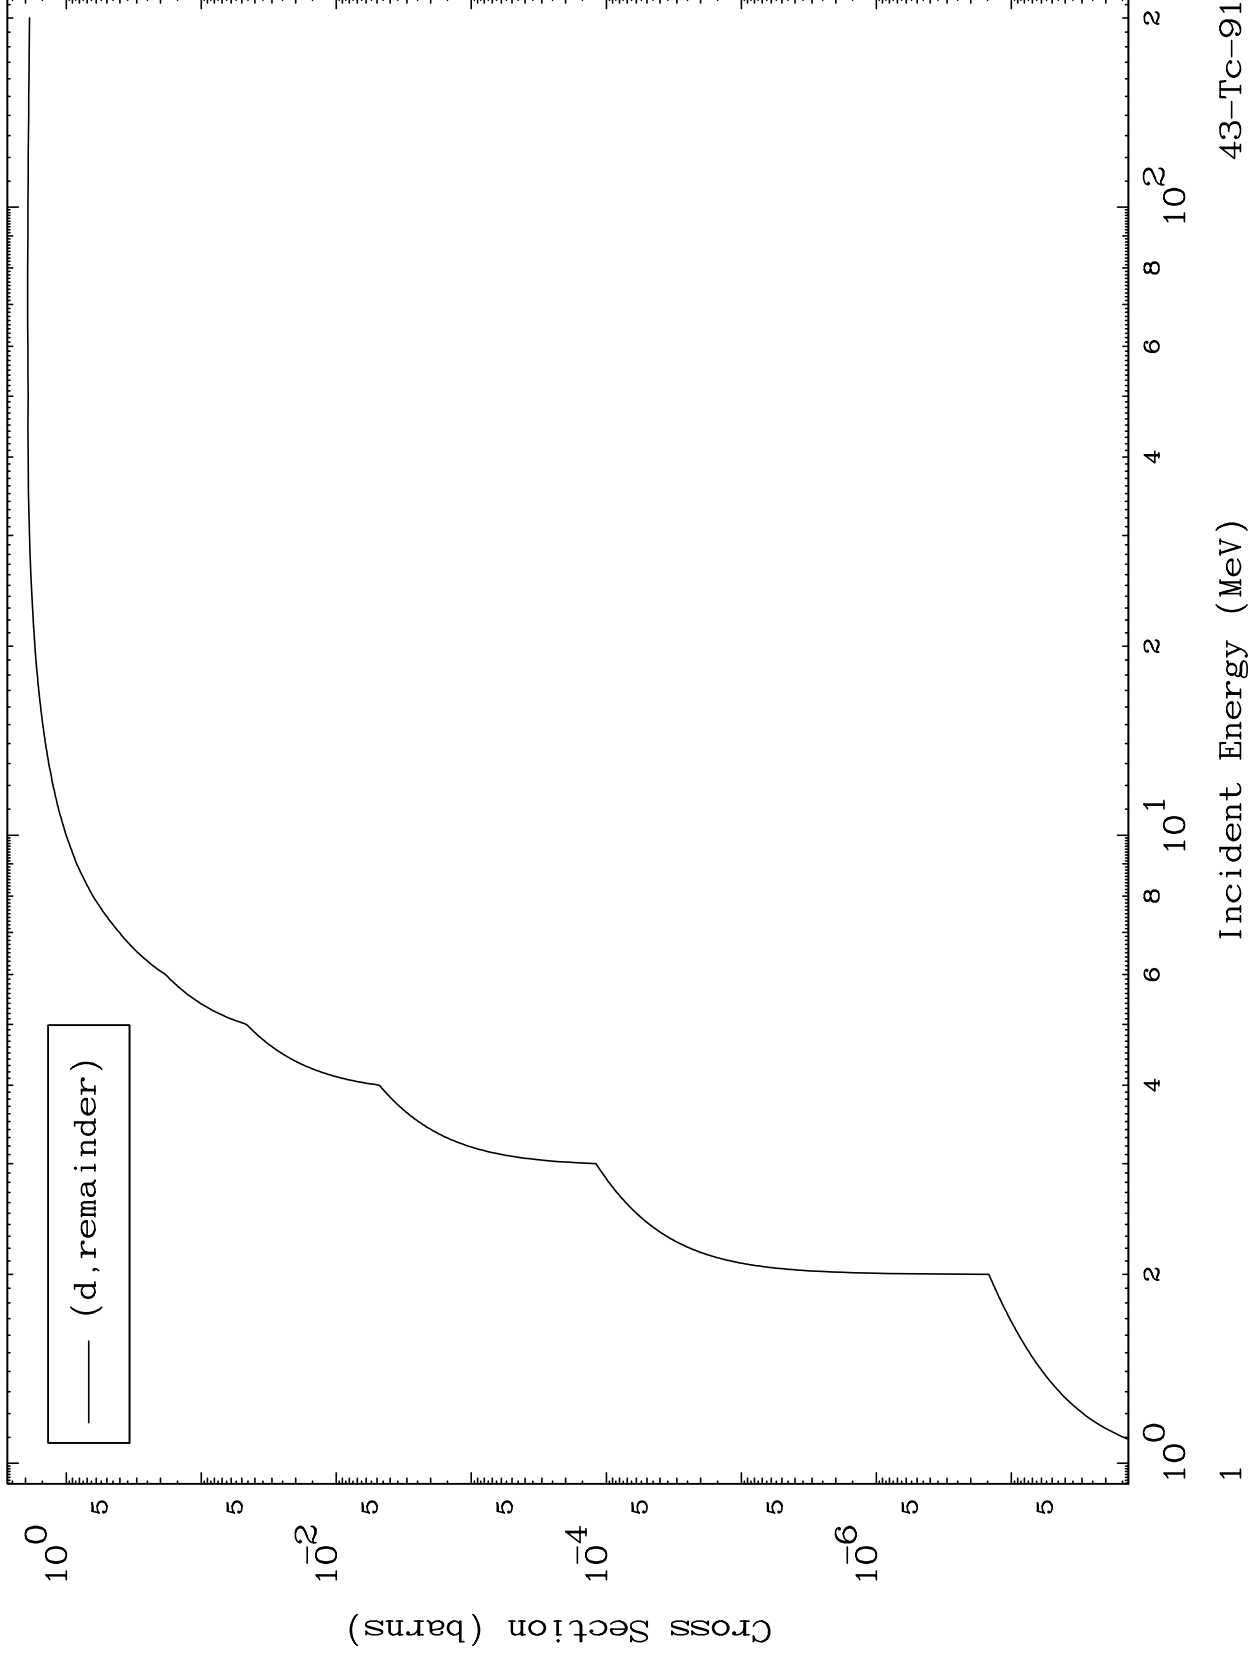

Press Mouse Button to Start

MAT 4301

Deuteron Major  
0 Kelvin Cross Sections

43-Tc-91

43-Tc-91