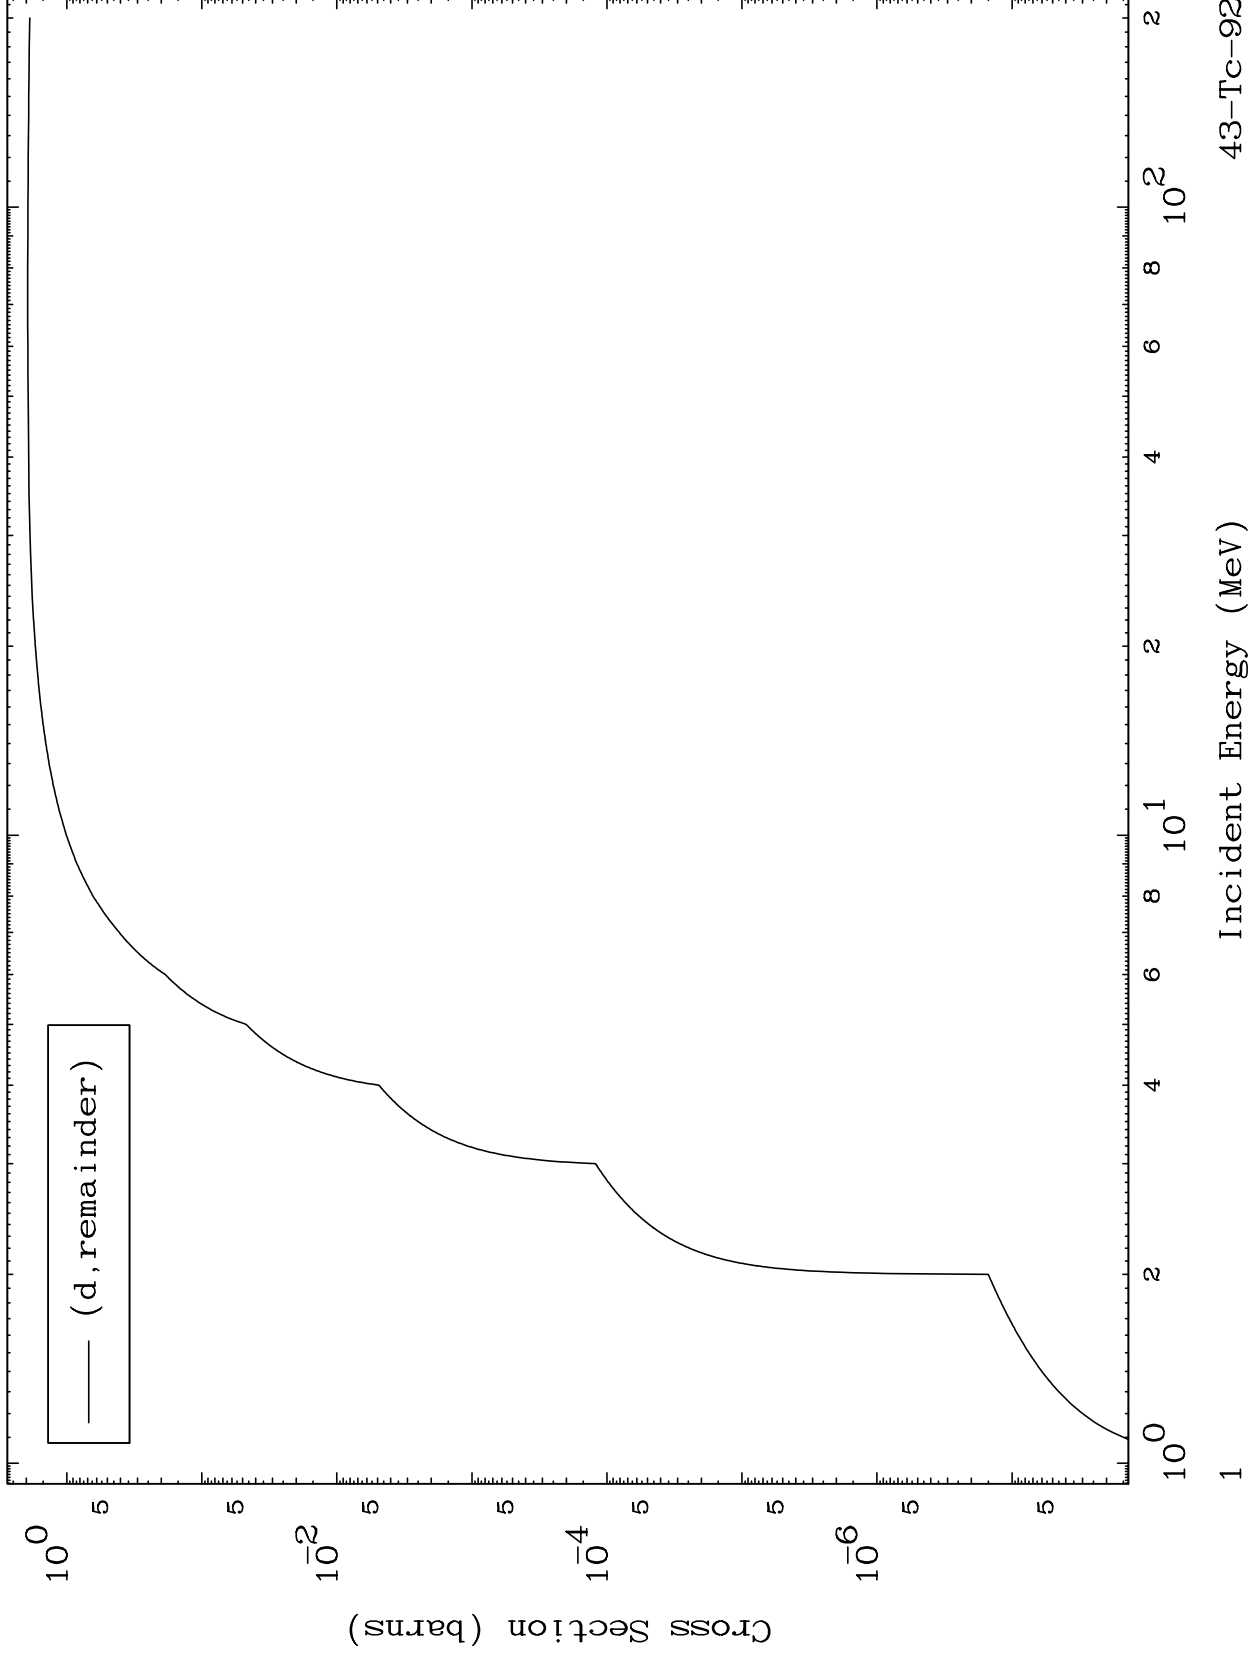

Press Mouse Button to Start

MAT 4304

Deuteron Major
0 Kelvin Cross Sections

43-Tc-92

43-Tc-92