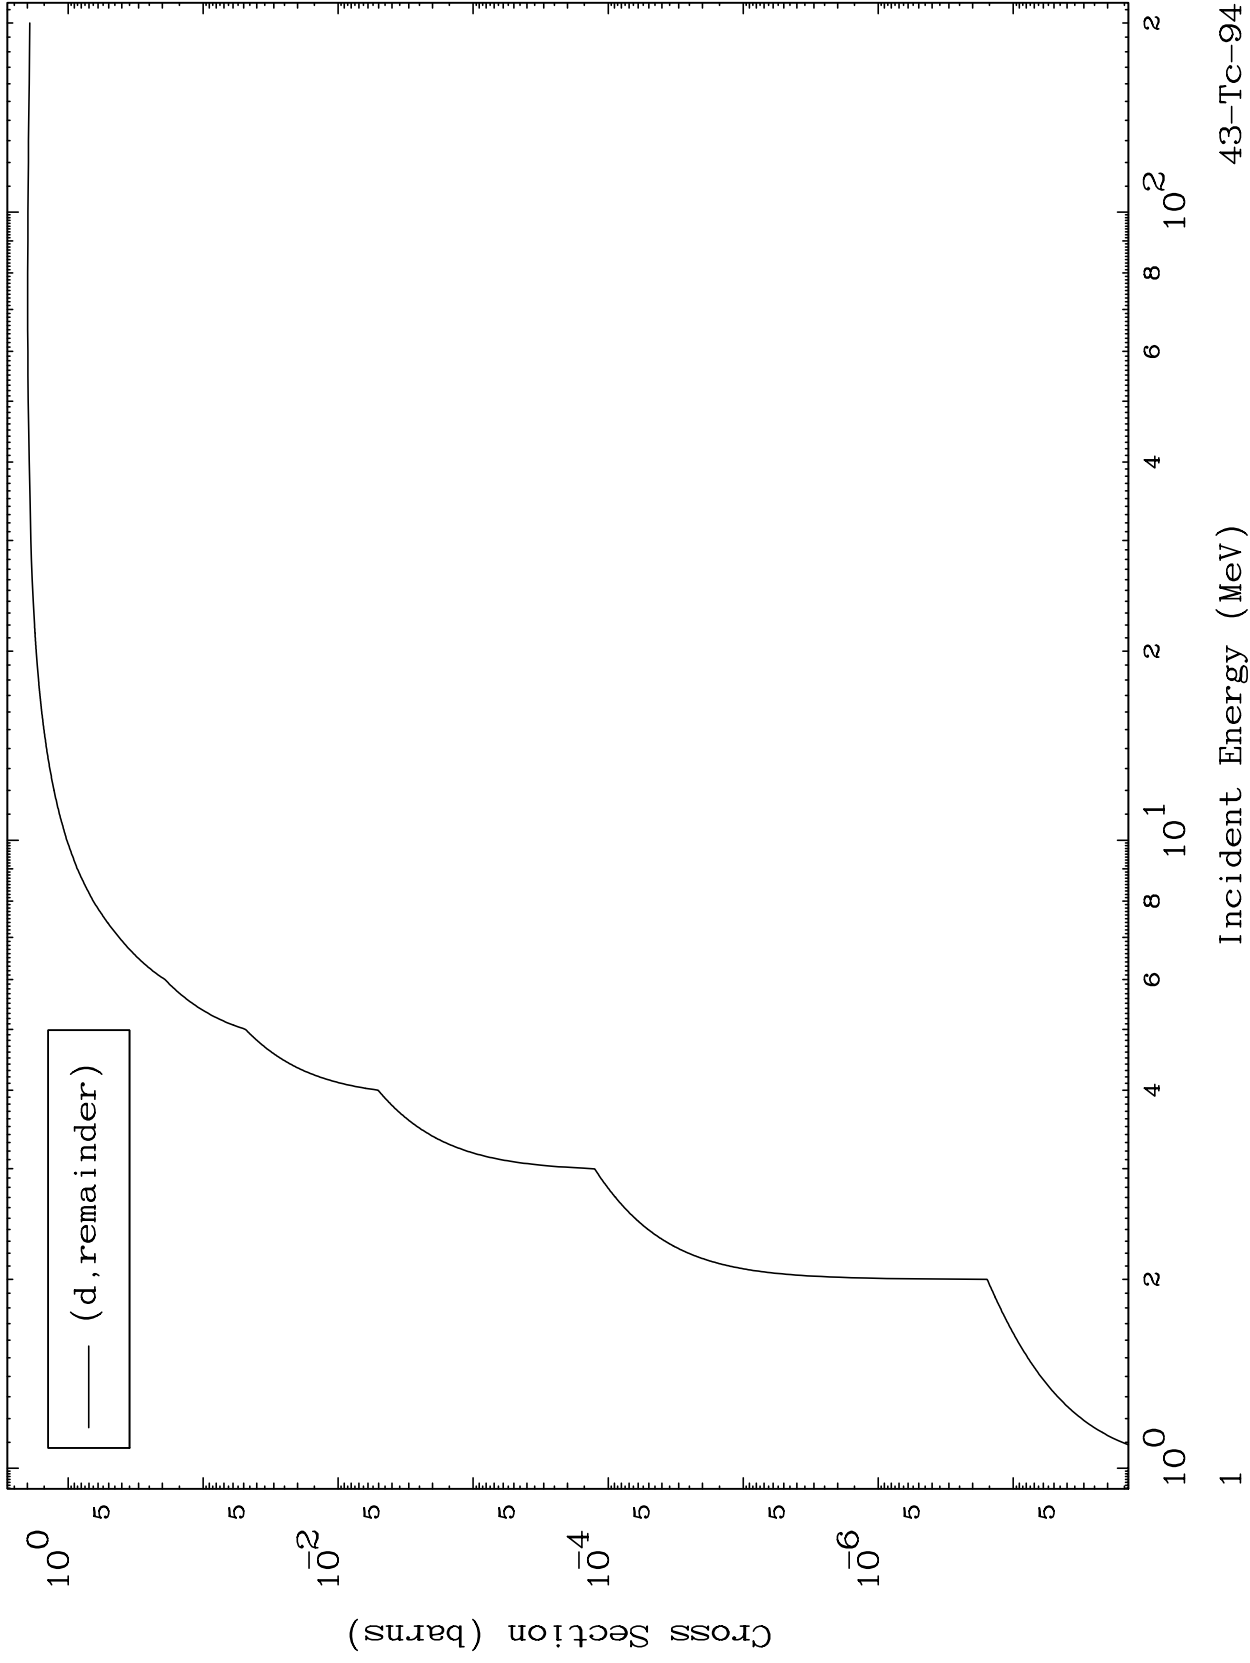

Press Mouse Button to Start

MAT 4310

Deuteron Major  
0 Kelvin Cross Sections

43-Tc-94

43-Tc-94