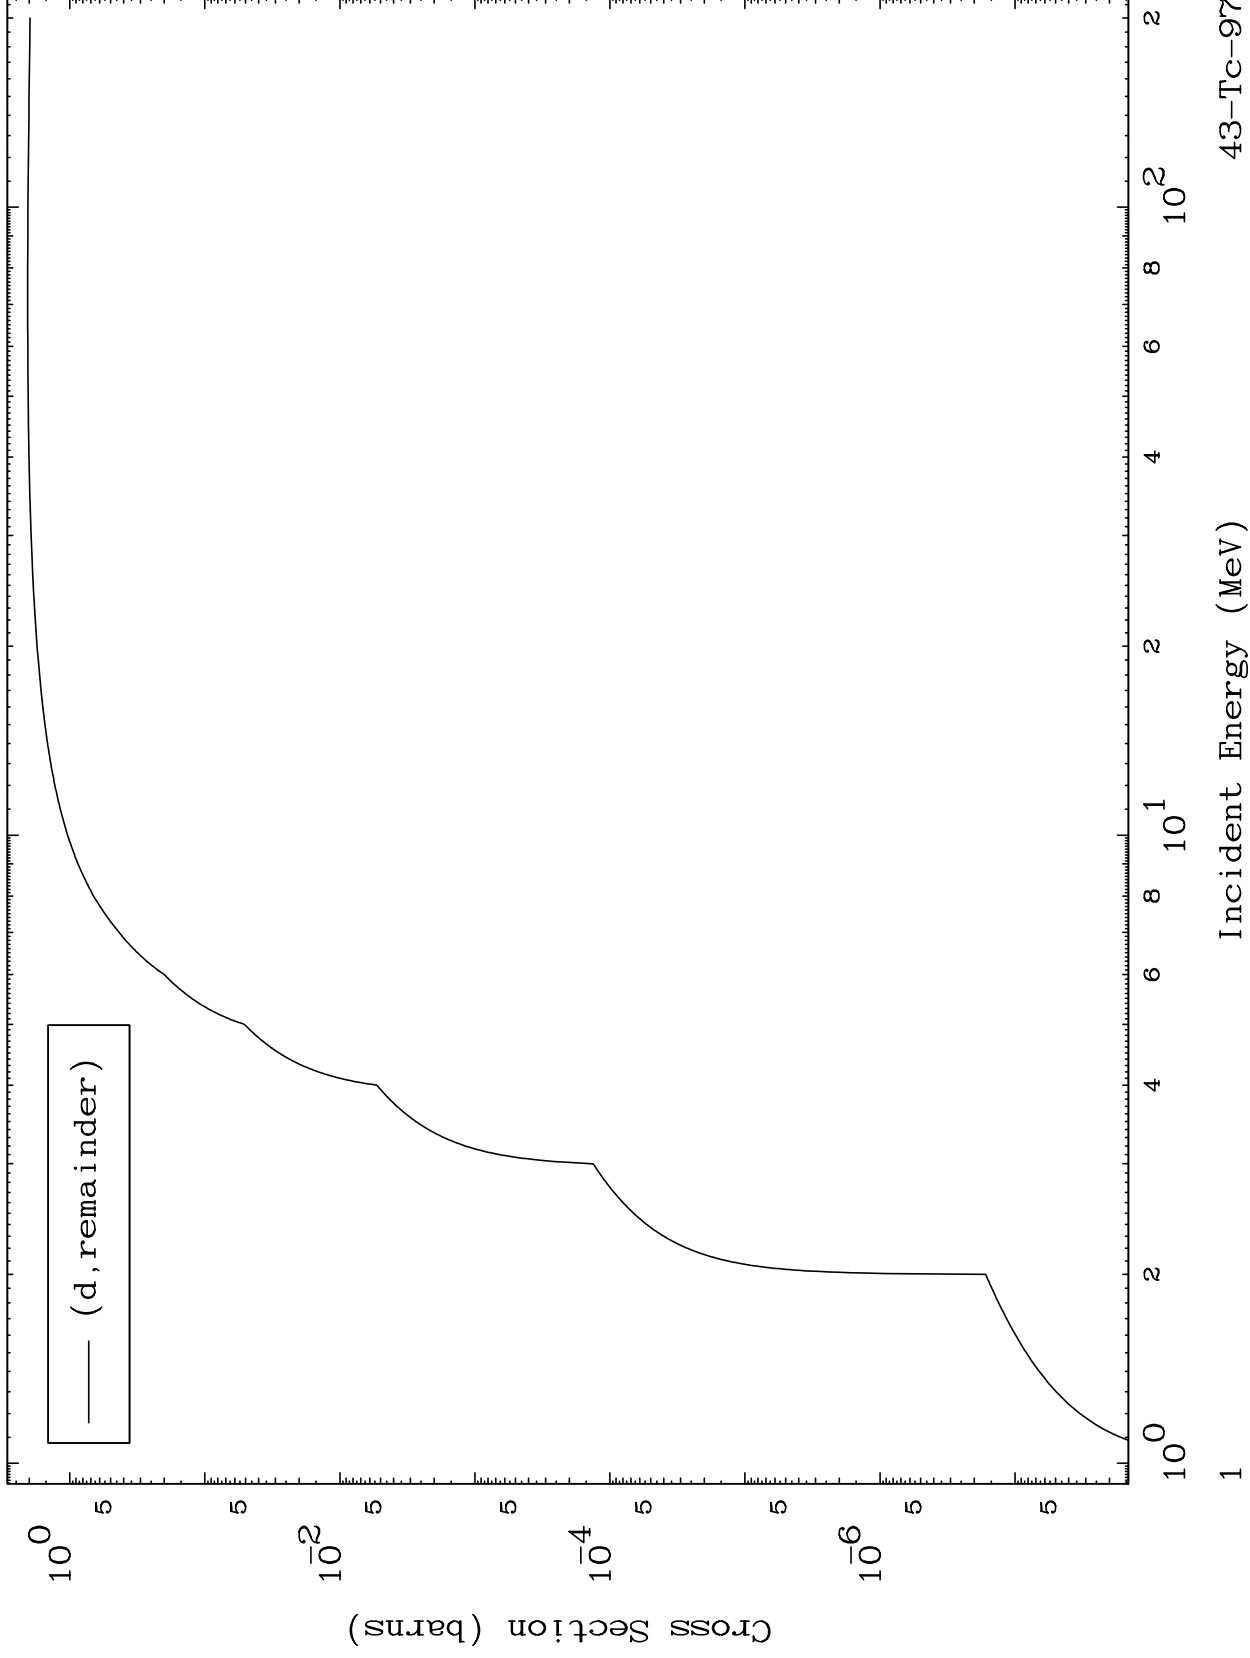

Press Mouse Button to Start

MAT 4319

Deuteron Major  
0 Kelvin Cross Sections

43-Tc-97

43-Tc-97