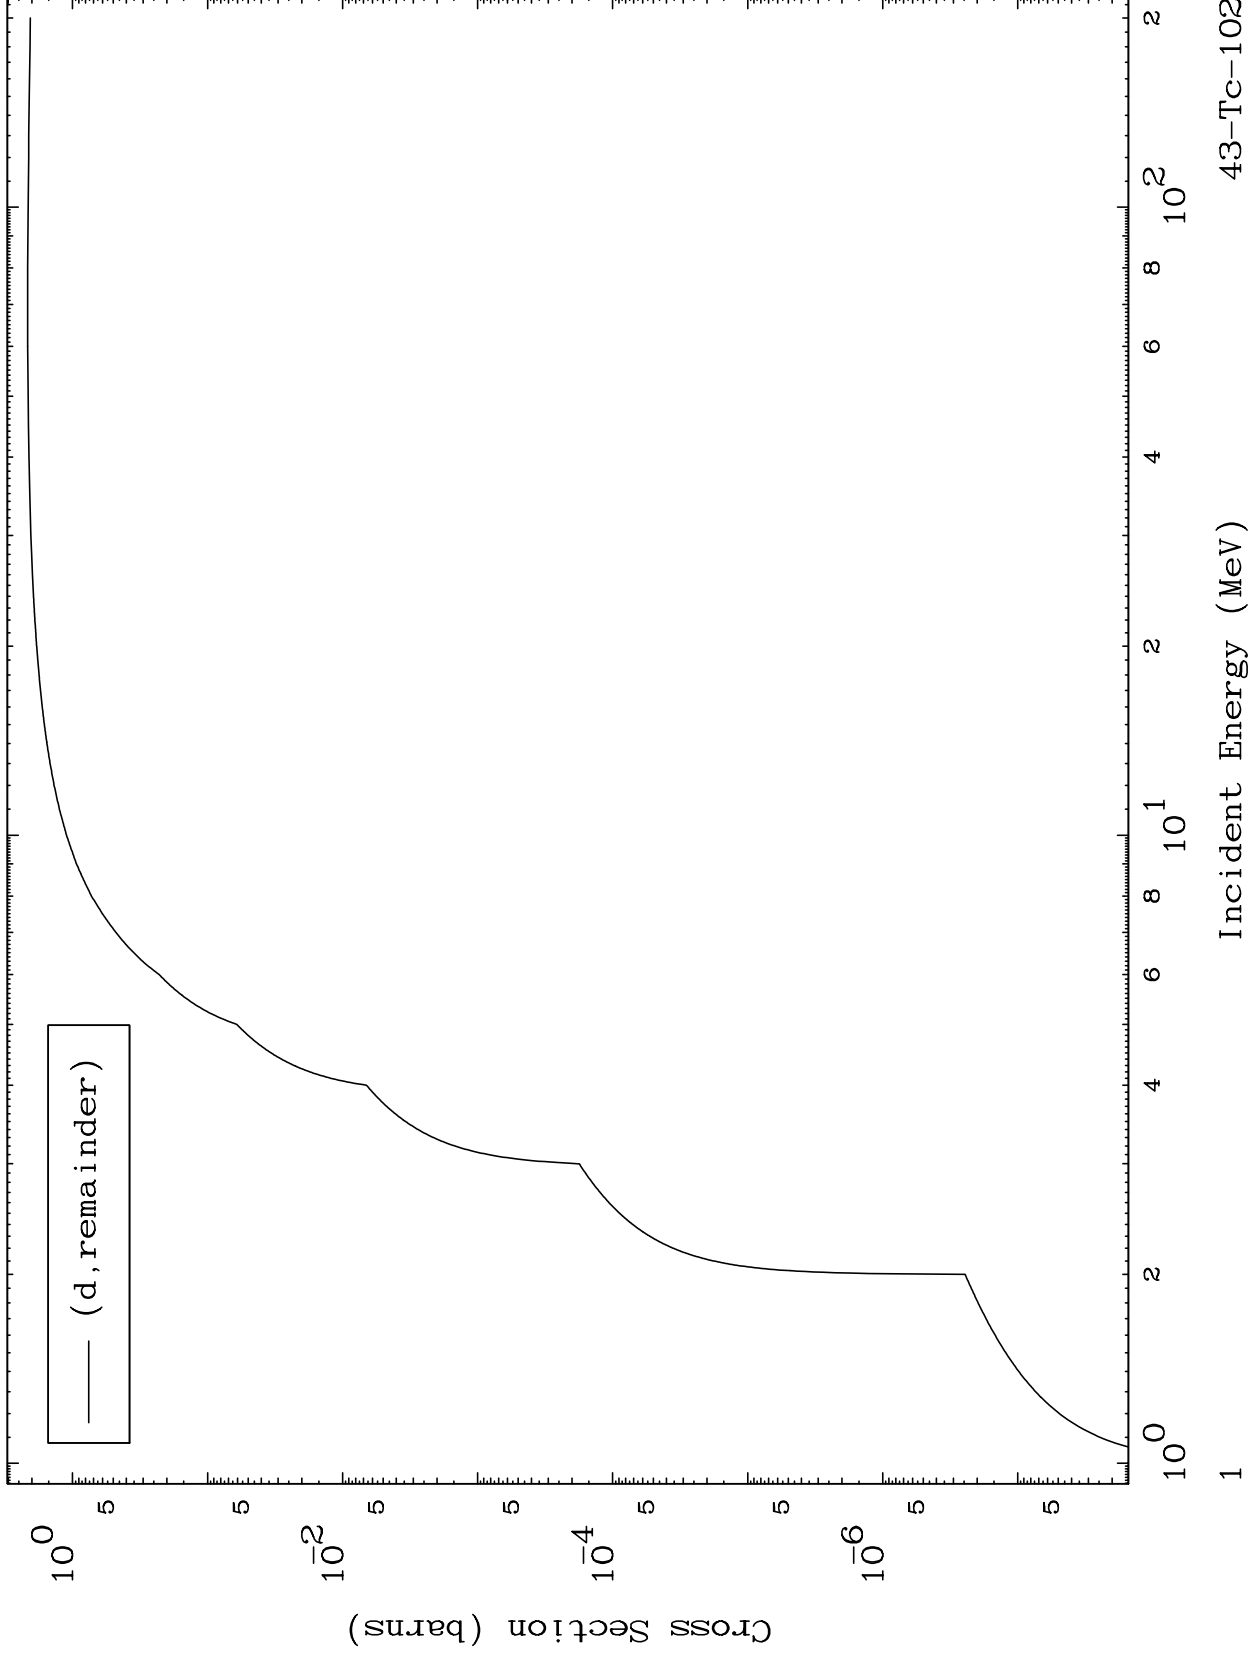

Press Mouse Button to Start

MAT 4334

Deuteron Major
0 Kelvin Cross Sections

43-Tc-102

43-Tc-102