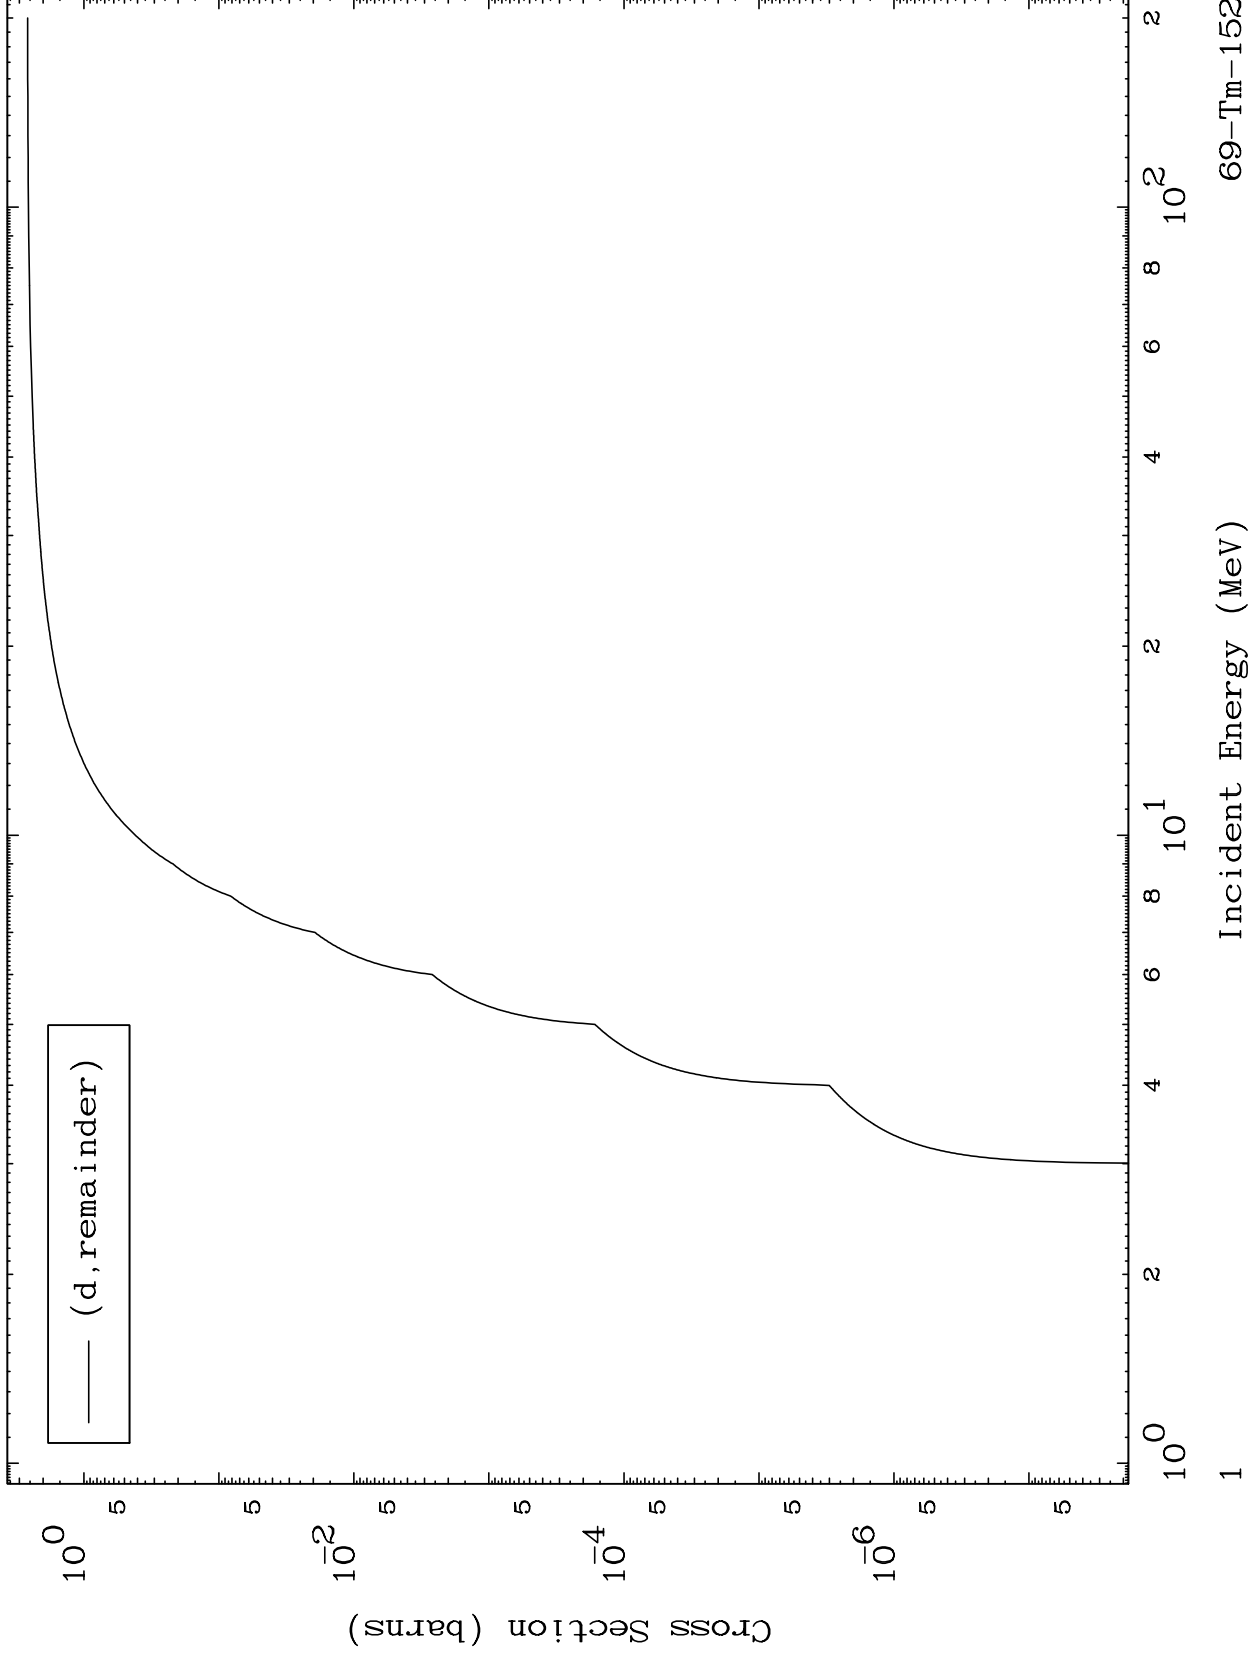

Press Mouse Button to Start

MAT 6874

Deuteron Major
0 Kelvin Cross Sections

69-Tm-152

69-Tm-152